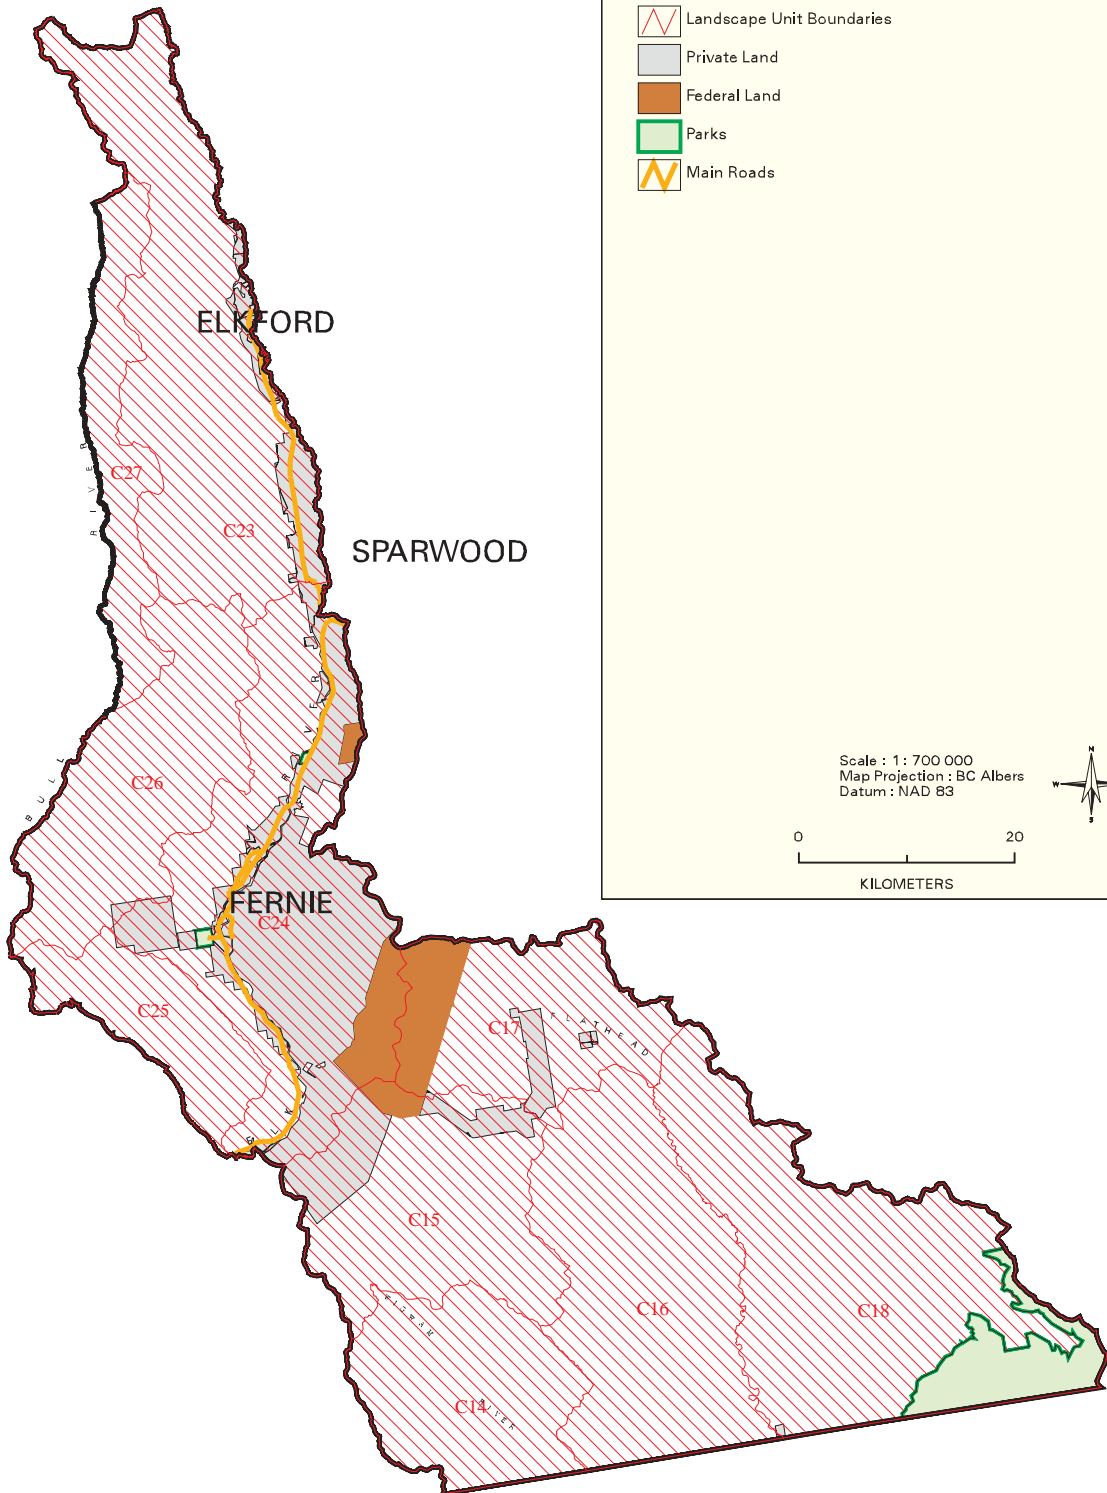

Southern Rocky Mountain Management Plan
Map B.3.1.1 Mineral 2-Zone

Legend

- Land Open to Mining
- Landscape Unit Boundaries
- Private Land
- Federal Land
- Parks
- Main Roads

Scale : 1 : 700 000
Map Projection : BC Albers
Datum : NAD 83

0 20
KILOMETERS