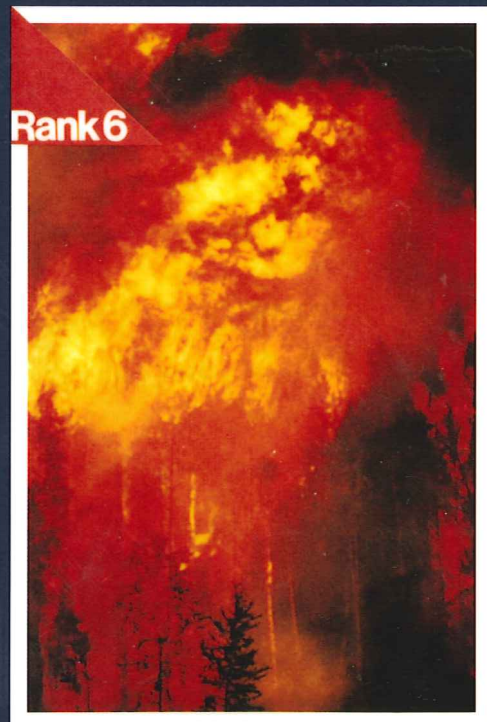

Rank 6

RANK SIX

BLOW-UP OR CONFLAGRATION, EXTREME FIRE BEHAVIOUR