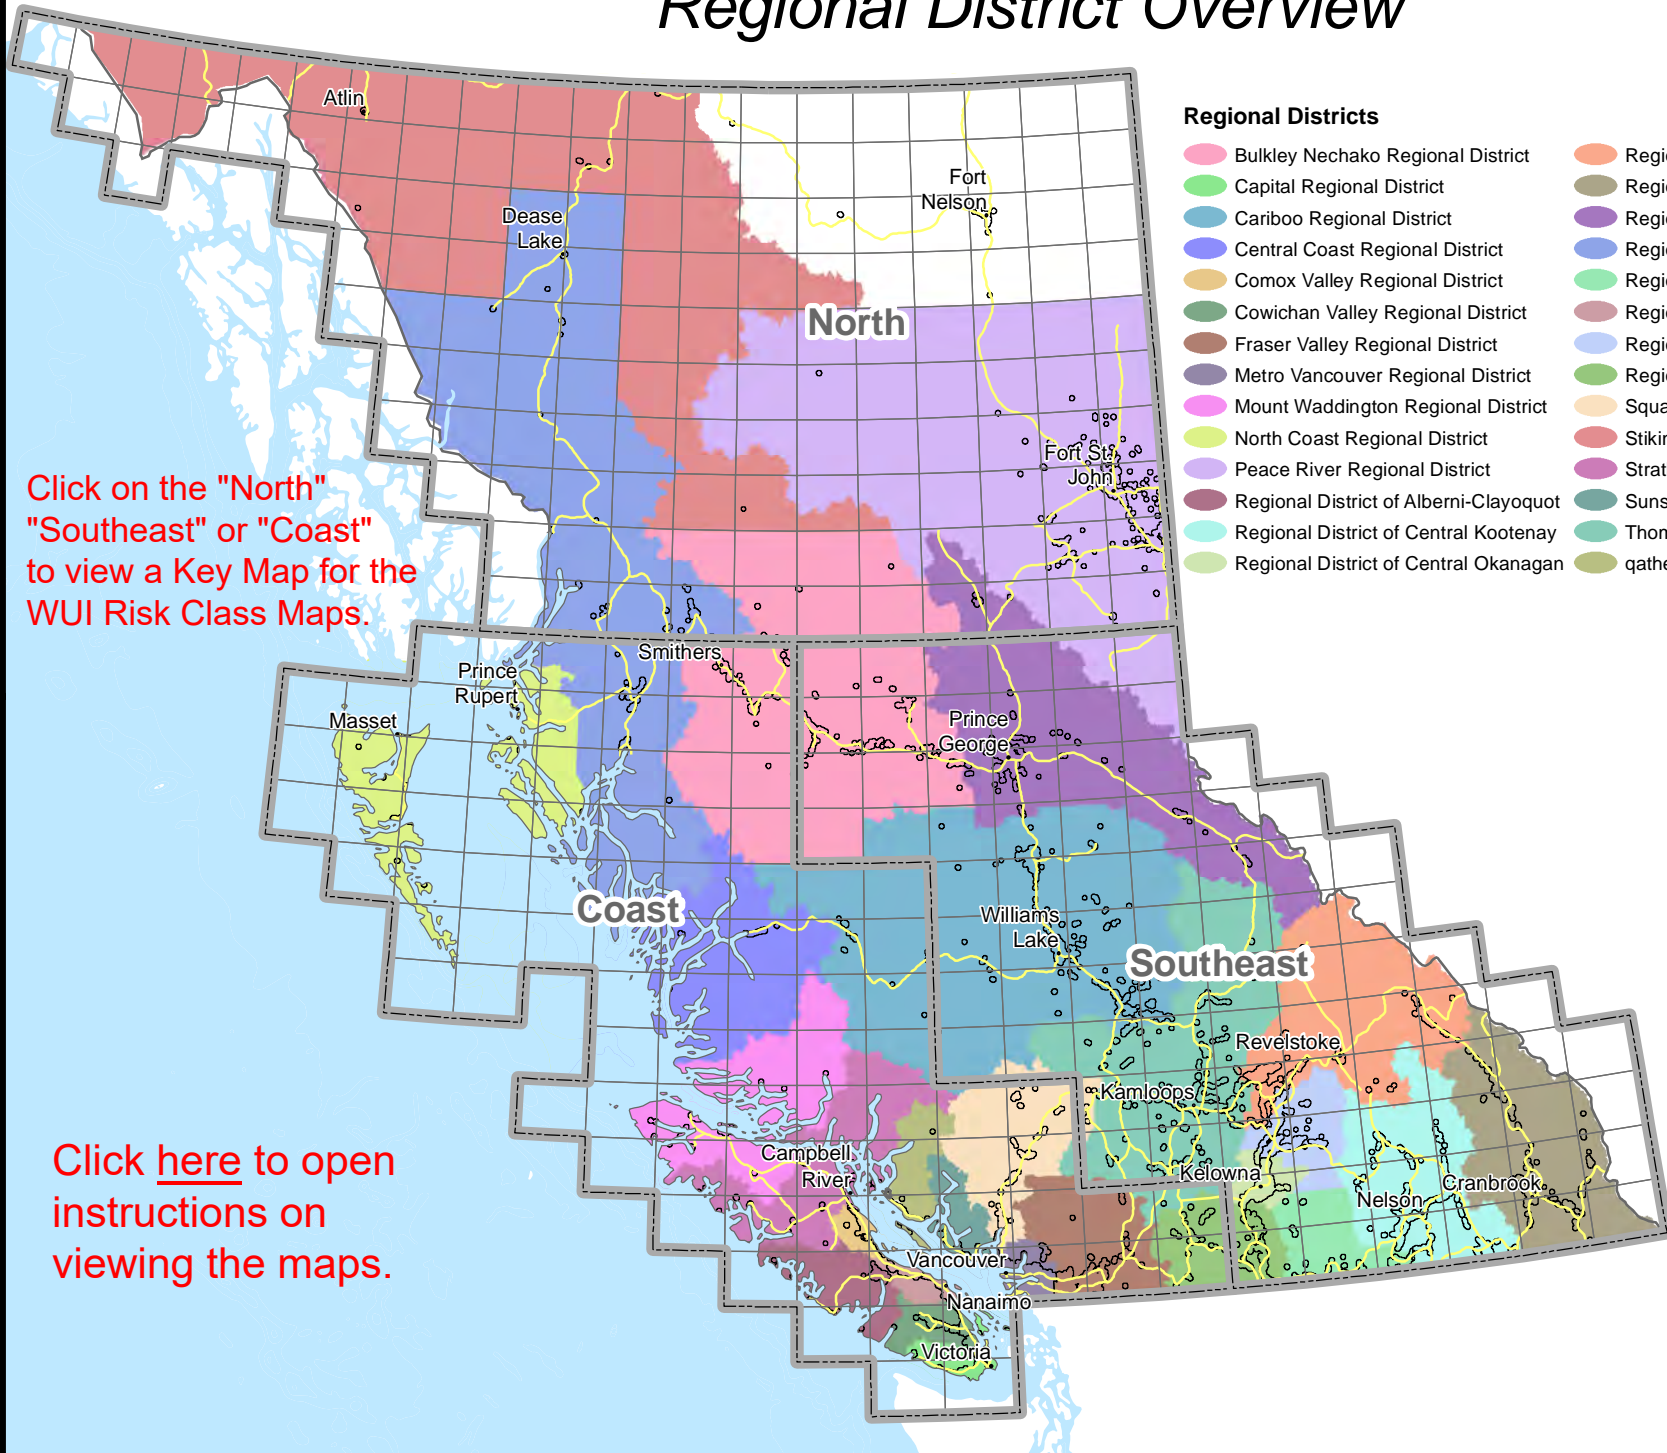

Regional District Overview

Regional Districts

- | | |
|--|--|
| Bulkley Nechako Regional District | Regional District of Columbia-Shuswap |
| Capital Regional District | Regional District of East Kootenay |
| Cariboo Regional District | Regional District of Fraser-Fort George |
| Central Coast Regional District | Regional District of Kitimat-Stikine |
| Comox Valley Regional District | Regional District of Kootenay Boundary |
| Cowichan Valley Regional District | Regional District of Nanaimo |
| Fraser Valley Regional District | Regional District of North Okanagan |
| Metro Vancouver Regional District | Regional District of Okanagan-Similkameen |
| Mount Waddington Regional District | Squamish-Lillooet Regional District |
| North Coast Regional District | Stikine Regional District (Unincorporated) |
| Peace River Regional District | Strathcona Regional District |
| Regional District of Alberni-Clayoquot | Sunshine Coast Regional District |
| Regional District of Central Kootenay | Thompson-Nicola Regional District |
| Regional District of Central Okanagan | qathet Regional District |

Click on the "North"
"Southeast" or "Coast"
to view a Key Map for the
WUI Risk Class Maps.

Click [here](#) to open
instructions on
viewing the maps.

Key Map Grid Areas
 Key Map Grid
 Highway
 2km Interface Buffer
 >= 25 Structures/km

0 25 50 100 150 200 250 Km

BC Wildfire Service

Ministry of
Forests, Lands, Natural
Resource Operations
and Rural Development

Date: August 23, 2018