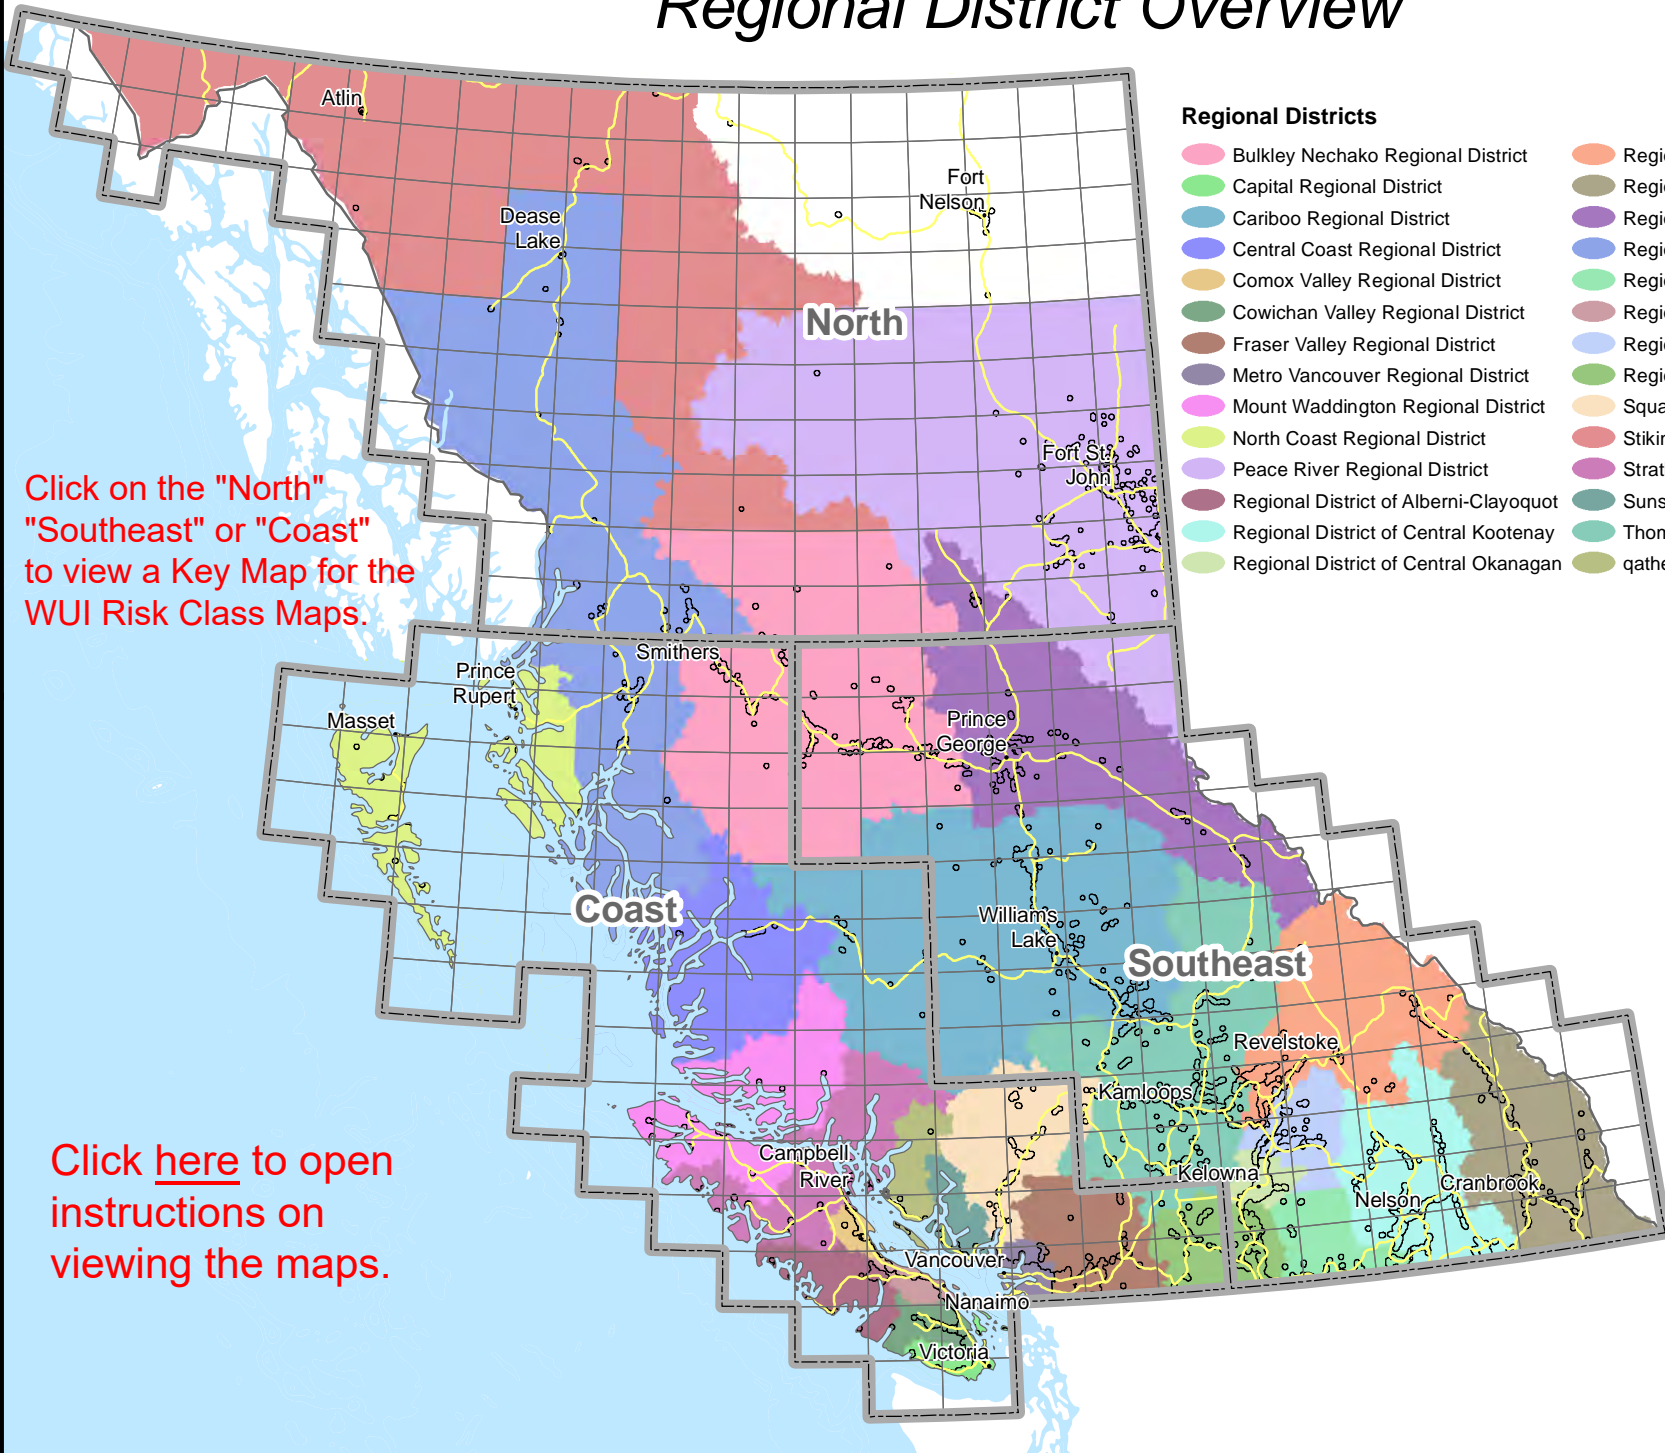

Regional District Overview

Regional Districts

- | | |
|--|--|
| Bulkley Nechako Regional District | Regional District of Columbia-Shuswap |
| Capital Regional District | Regional District of East Kootenay |
| Cariboo Regional District | Regional District of Fraser-Fort George |
| Central Coast Regional District | Regional District of Kitimat-Stikine |
| Comox Valley Regional District | Regional District of Kootenay Boundary |
| Cowichan Valley Regional District | Regional District of Nanaimo |
| Fraser Valley Regional District | Regional District of North Okanagan |
| Metro Vancouver Regional District | Regional District of Okanagan-Similkameen |
| Mount Waddington Regional District | Squamish-Lillooet Regional District |
| North Coast Regional District | Stikine Regional District (Unincorporated) |
| Peace River Regional District | Strathcona Regional District |
| Regional District of Alberni-Clayoquot | Sunshine Coast Regional District |
| Regional District of Central Kootenay | Thompson-Nicola Regional District |
| Regional District of Central Okanagan | qathet Regional District |

Click on the "North"
"Southeast" or "Coast"
to view a Key Map for the
WUI Risk Class Maps.

Click [here](#) to open
instructions on
viewing the maps.

Key Map Grid Areas
 Key Map Grid
 Highway
 2km Interface Buffer
 >= 25 Structures/km

0 25 50 100 150 200 250 Km

BC Wildfire Service

Ministry of
Forests, Lands, Natural
Resource Operations
and Rural Development

Date: August 23, 2018