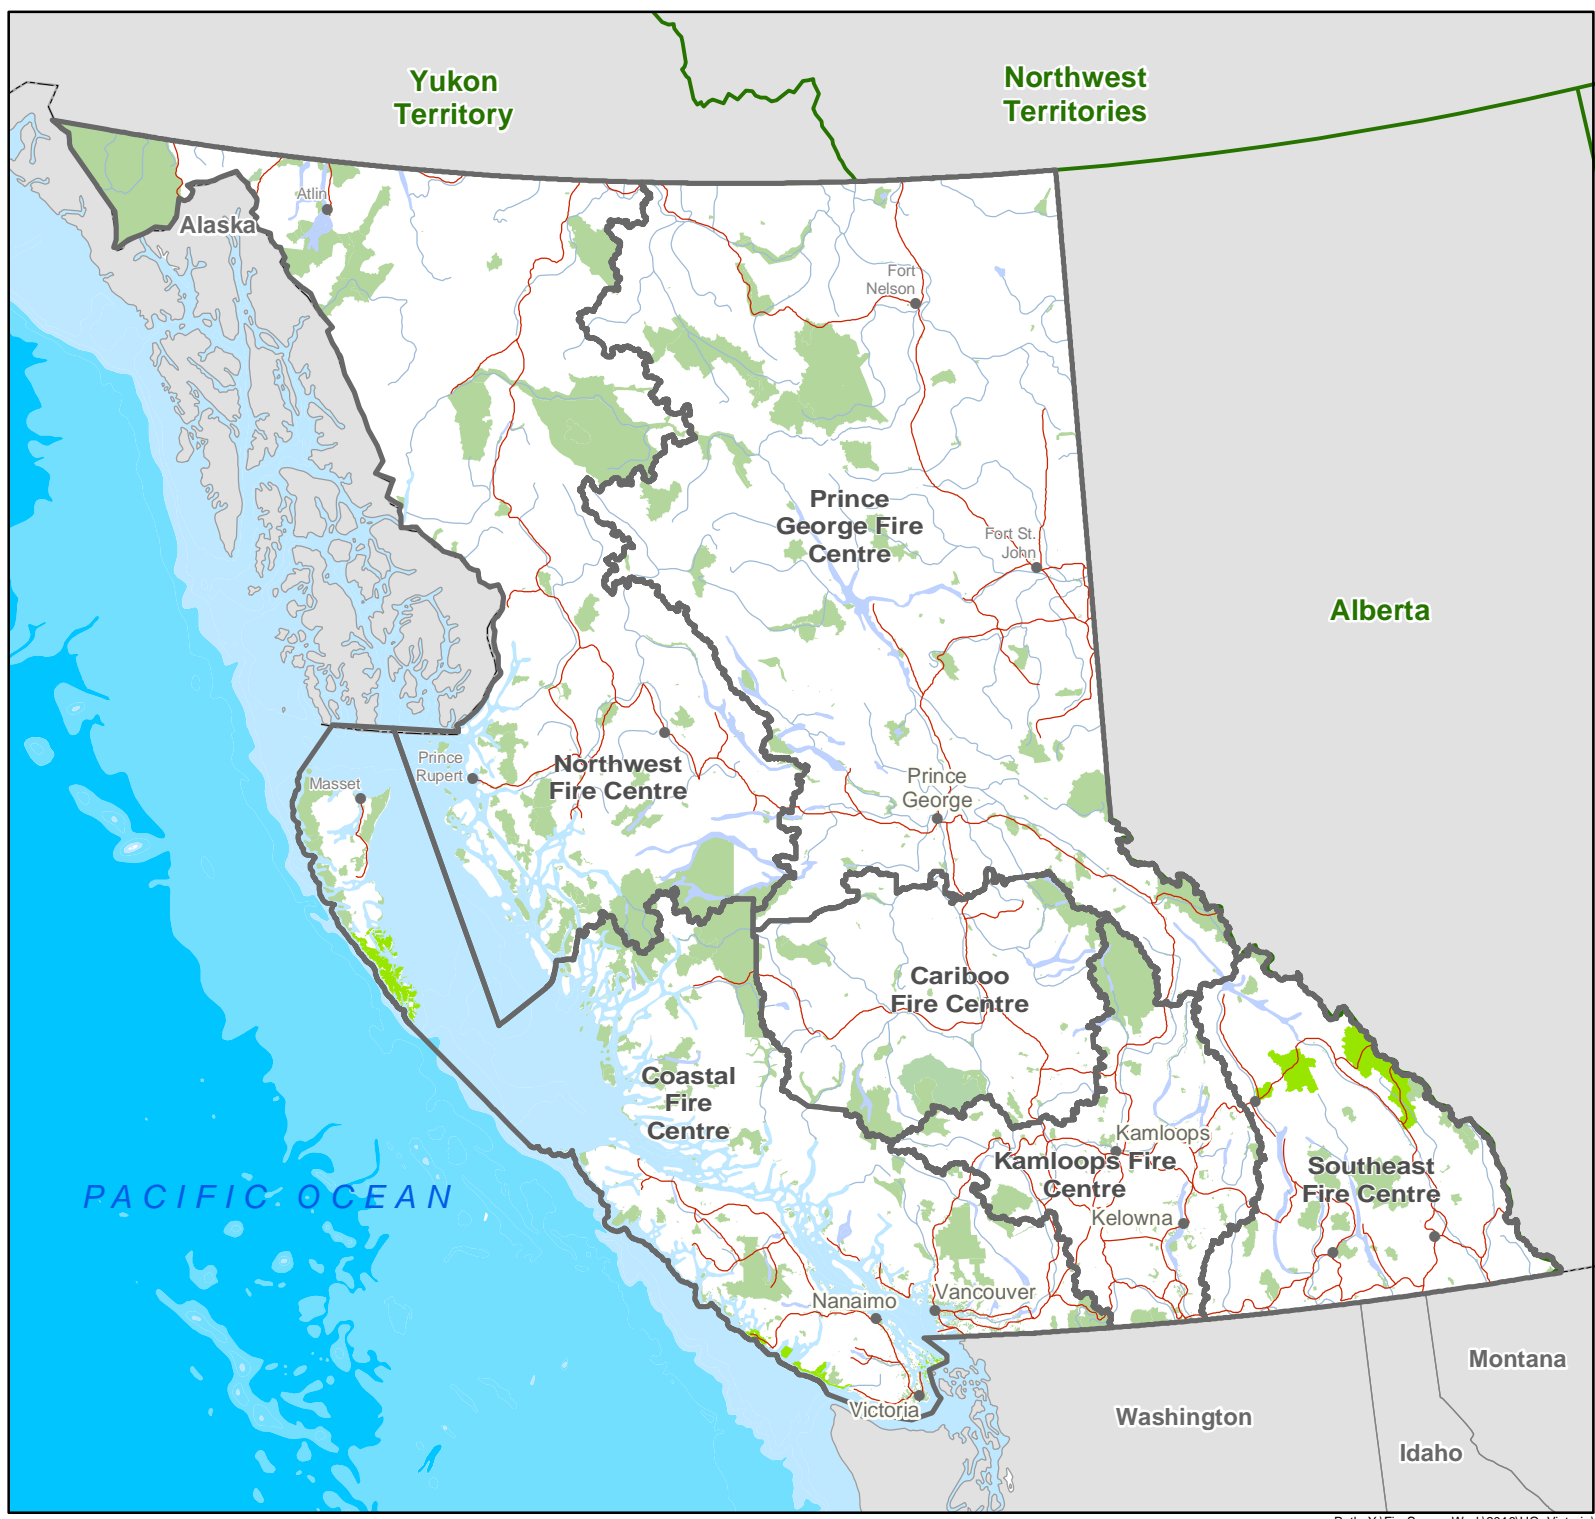

Campfire Prohibitions

Province of British Columbia

Yukon Territory

Northwest Territories

Alberta

-  Campfire Prohibition*
-  Fire Centre Boundary
-  Park / Protected Area
-  National Park

Effective date: 12:00 (Noon) Pacific Daylight Time (PDT) September 14, 2018.

*There are currently no campfire prohibitions.

PACIFIC OCEAN

Montana

Washington

Idaho

Created Date: September 14, 2018
Coordinate System: NAD 1983 Albers