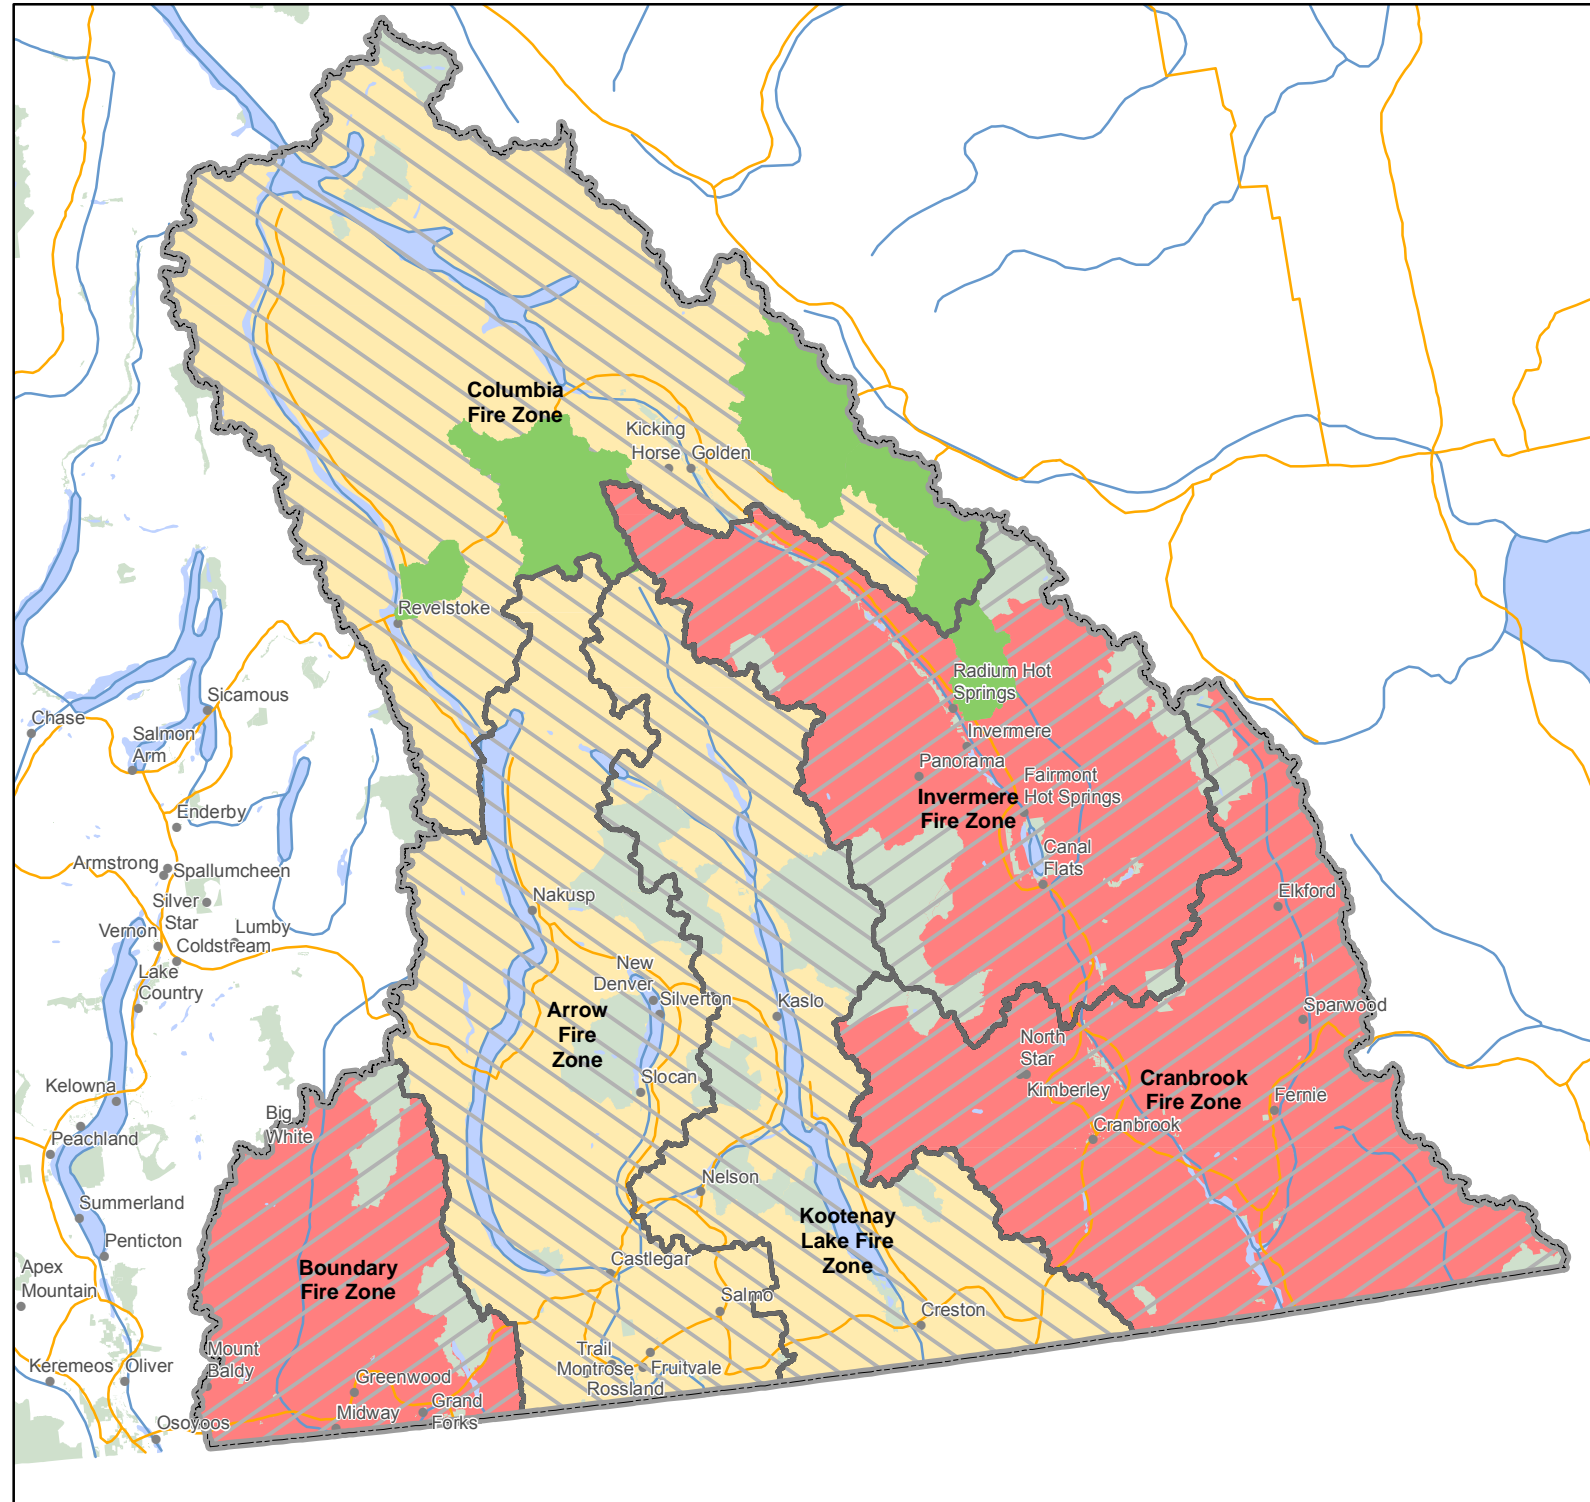

Southeast Fire Centre Open Fire Prohibitions, Restricted Equipment and Activities

 Southeast Fire Centre
 Fire Zone Boundary
 BC Parks / Protected Area
 National Park

Prohibition Areas*

 Area 1
 Area 2

1:2,100,000

0 10 20 40 60 80 Km

- *Prohibition Area 1 restricts the following:**
- Category 2 open fire
 - Category 3 open fire
 - Fireworks, including fire crackers
 - Sky lanterns
 - Air curtain burners
 - Burn barrels or cages
 - Binary exploding targets
- *Prohibition Area 2 restricts the following:**
- Category 3 open fire

Produced By:

www.gov.bc.ca

Ministry of Forests, Lands & Natural Resource Operations
BC Wildfire Service

Created Date: **Sep 08, 2016 1637**
Created by: klnorthc
Coordinate System: NAD 1983 Albers