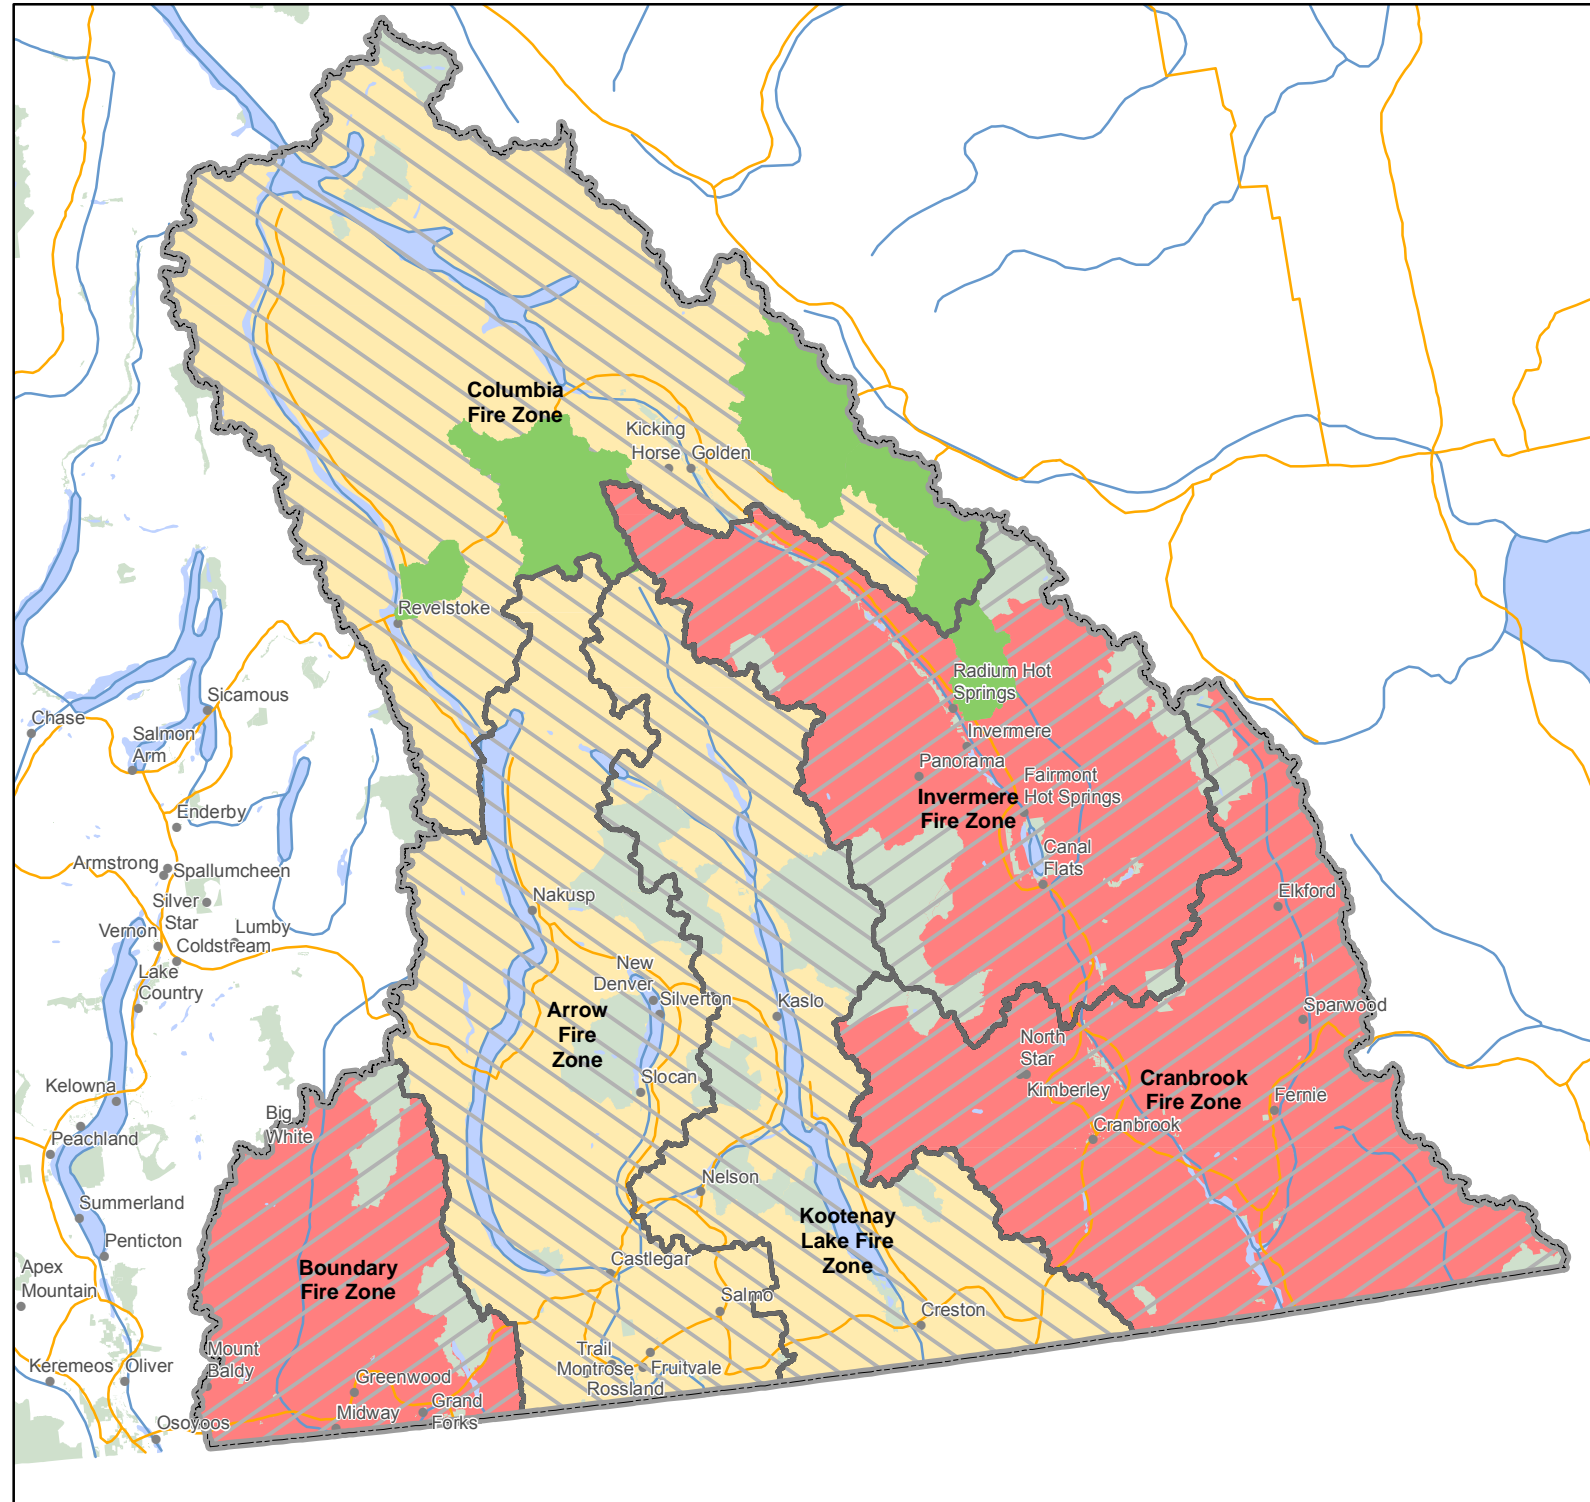

# Southeast Fire Centre Open Fire Prohibitions, Restricted Equipment and Activities

 Southeast Fire Centre  
 Fire Zone Boundary  
 BC Parks / Protected Area  
 National Park  
**Prohibition Areas\***  
 Area 1  
 Area 2

1:2,100,000

- \*Prohibition Area 1 restricts the following:**
- Category 2 open fire
  - Category 3 open fire
  - Fireworks, including fire crackers
  - Sky lanterns
  - Air curtain burners
  - Burn barrels or cages
  - Binary exploding targets
- \*Prohibition Area 2 restricts the following:**
- Category 3 open fire

Produced By:

www.gov.bc.ca

Ministry of Forests, Lands & Natural Resource Operations  
BC Wildfire Service

Created Date: **Sep 08, 2016 1637**  
 Created by: klnorthc  
 Coordinate System: NAD 1983 Albers