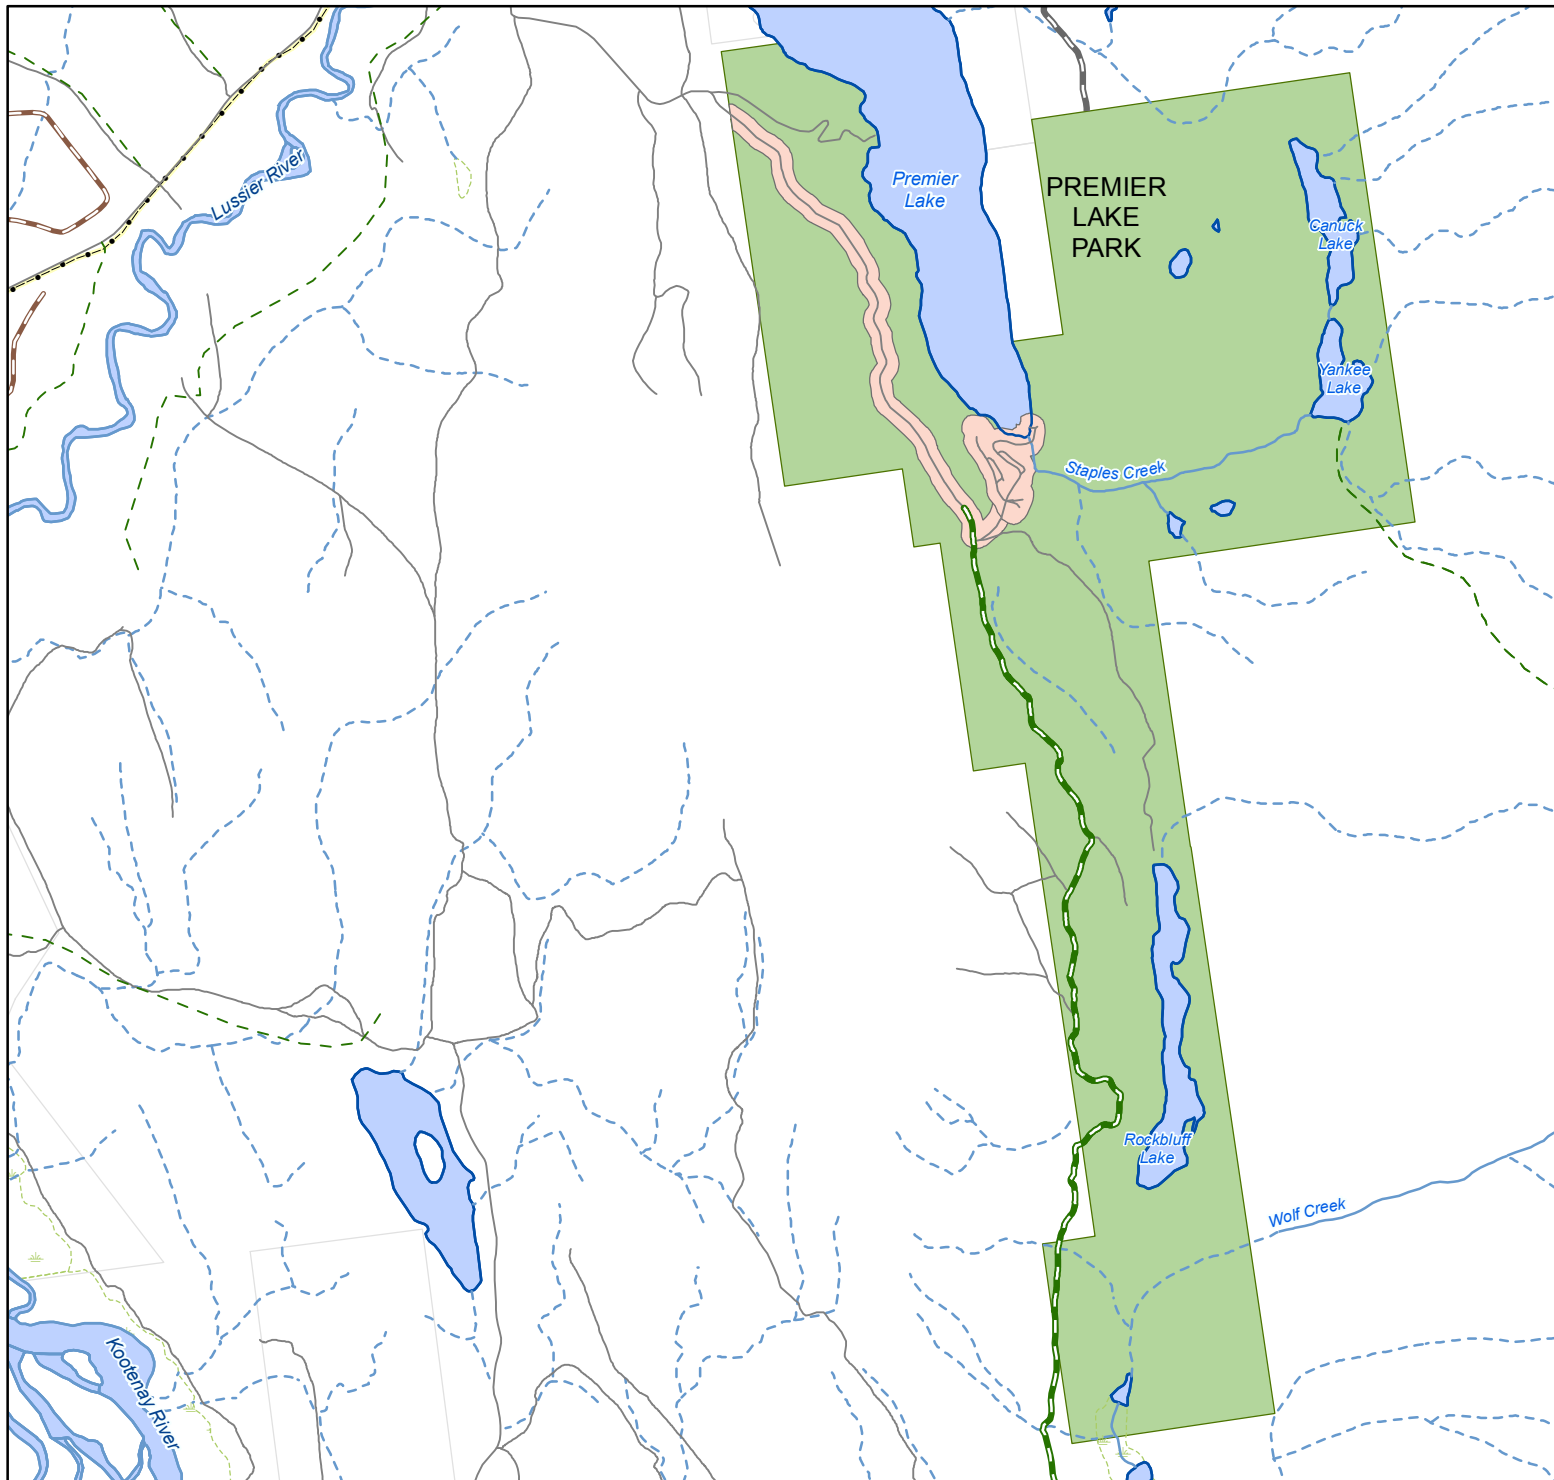

Premier Lake Provincial Park Area Closure

Legend

-  Provincial Park Open Area
-  BC Provincial Park

***BC Parks Area Closure:** All areas of Premier Lake Provincial Park are closed with the exception of any area within 50m of the developed portions of the park campgrounds, day use areas and service yard, including park access roads but excluding park hiking trails. Open areas are approximately shown in green on the attached map