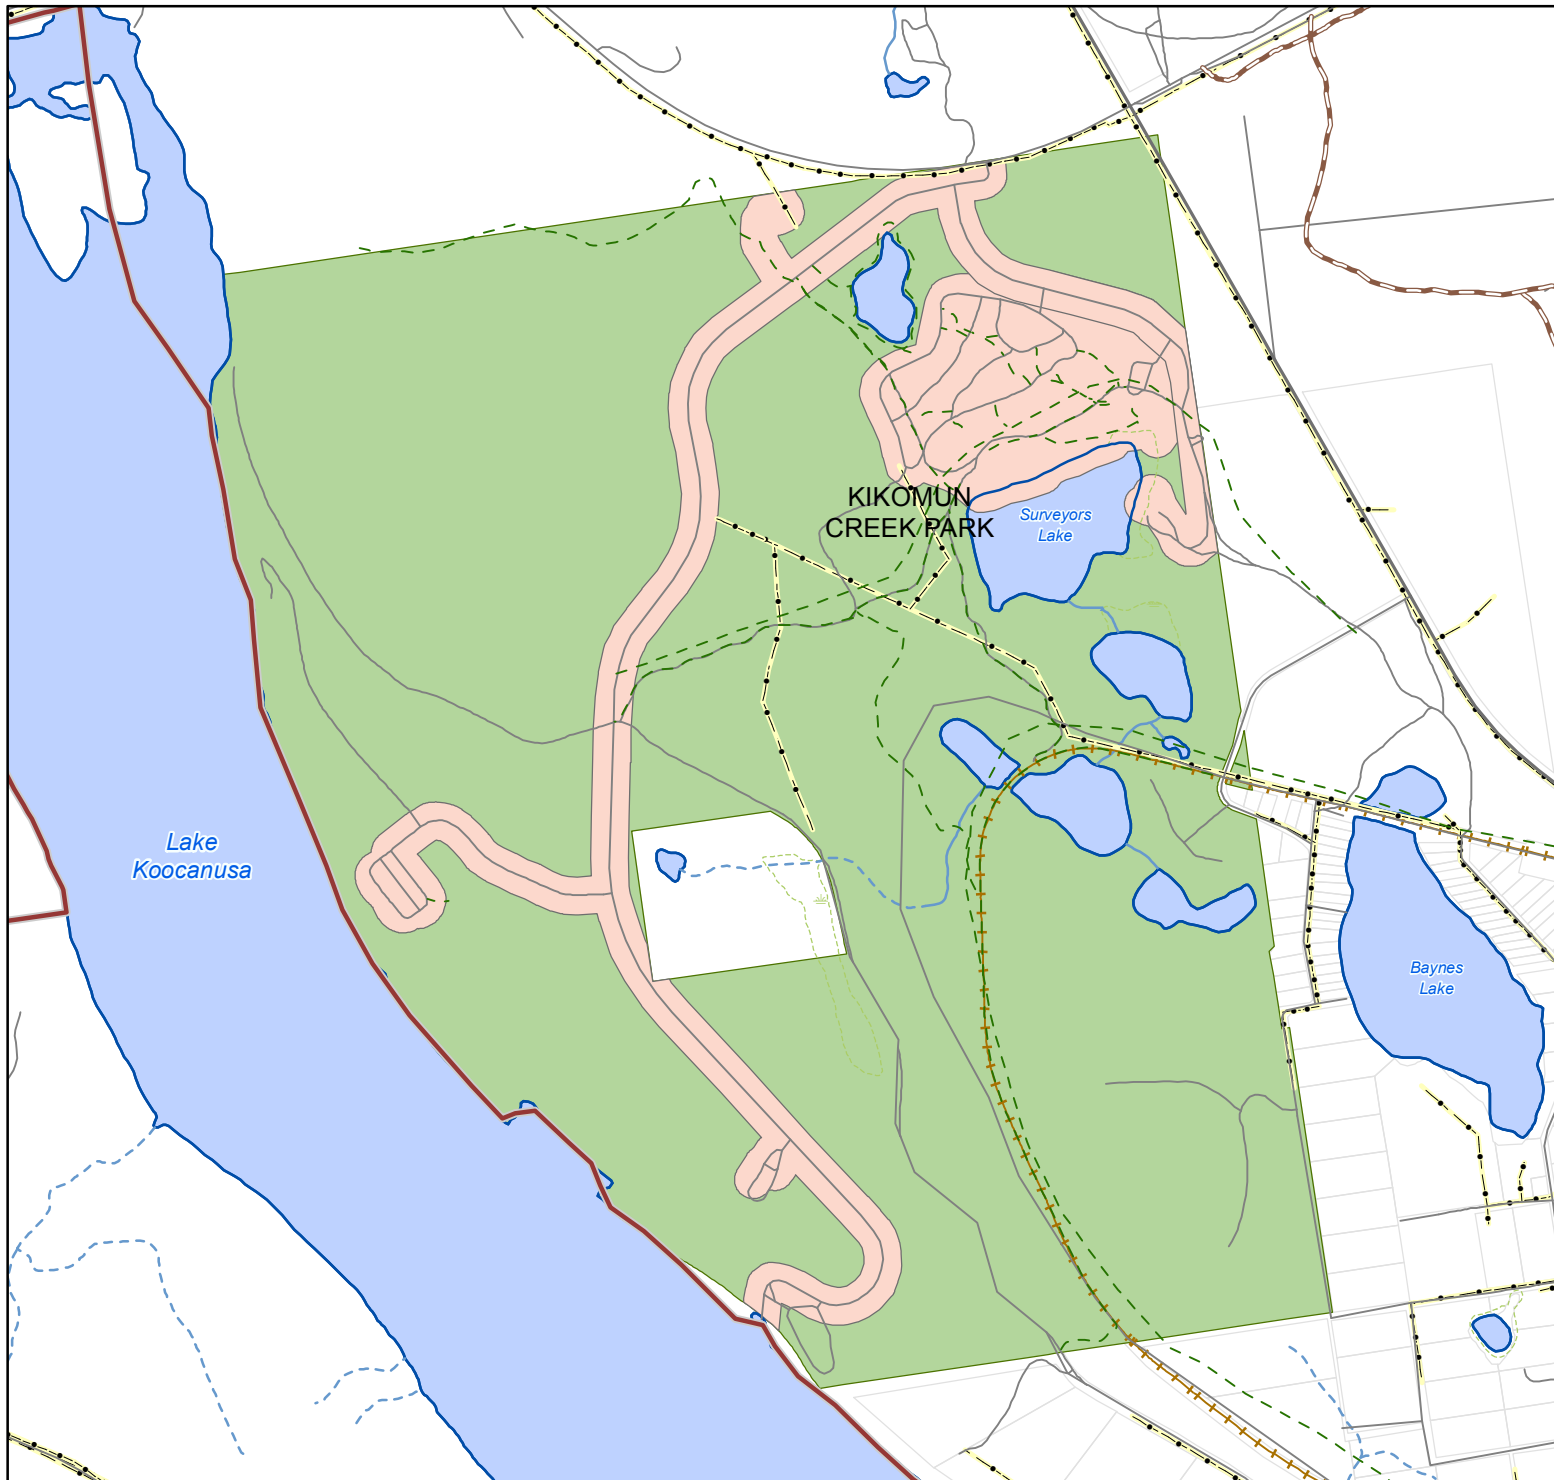

Kikomun Creek Provincial Park Area Closure

Legend

- Provincial Park Open Area
- BC Provincial Park

1:20,000

***BC Parks Area Closure:** All areas of Kikomun Creek Provincial Park are closed with the exception of any area within 50m of the developed portions of the park campgrounds, day use areas and service yard, including park access roads but excluding park hiking trails. Open areas are approximately shown in green on the attached map