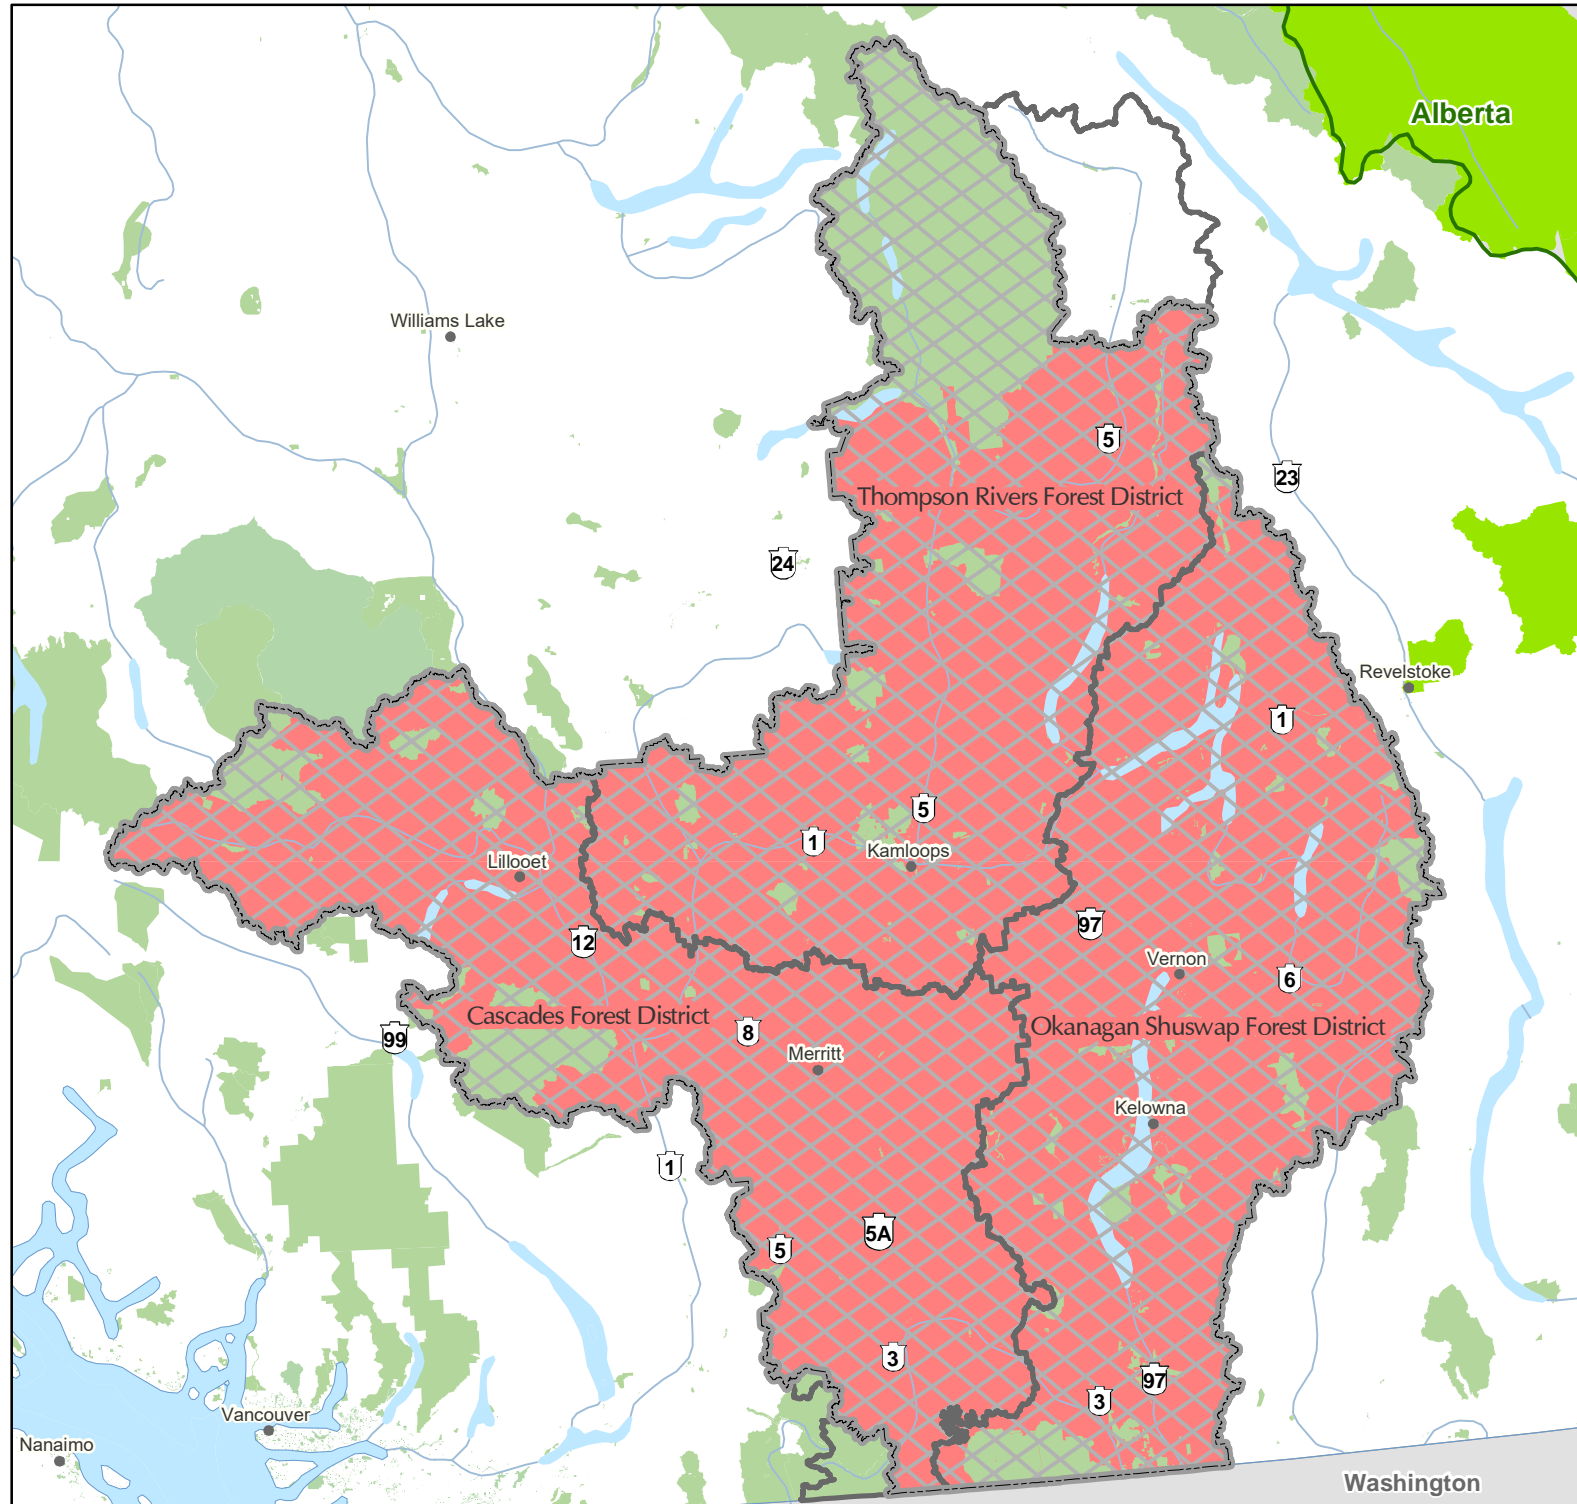

Kamloops Fire Centre Prohibition Areas

Prohibition Area* (Red cross-hatch pattern)

Kamloops Fire Centre (Thick grey outline)

Fire Zone Boundary (Thin grey outline)

BC Parks / Protected Area (Light green)

National Park (Bright green)

Scale: 1:2,250,000

0 10 20 40 60 80 Km

Effective Date:
 12:00 noon (PDT) September 7, 2018 –
 12:00 noon (PDT) October 15, 2018, or until
 the order is rescinded.

***Prohibition Area** restricts the following:

Produced By:

BRITISH COLUMBIA
www.gov.bc.ca

BC Wildfire Service

Created Date: September 6, 2018
 Created by: jdoerkse
 Coordinate System: NAD 1983 Albers