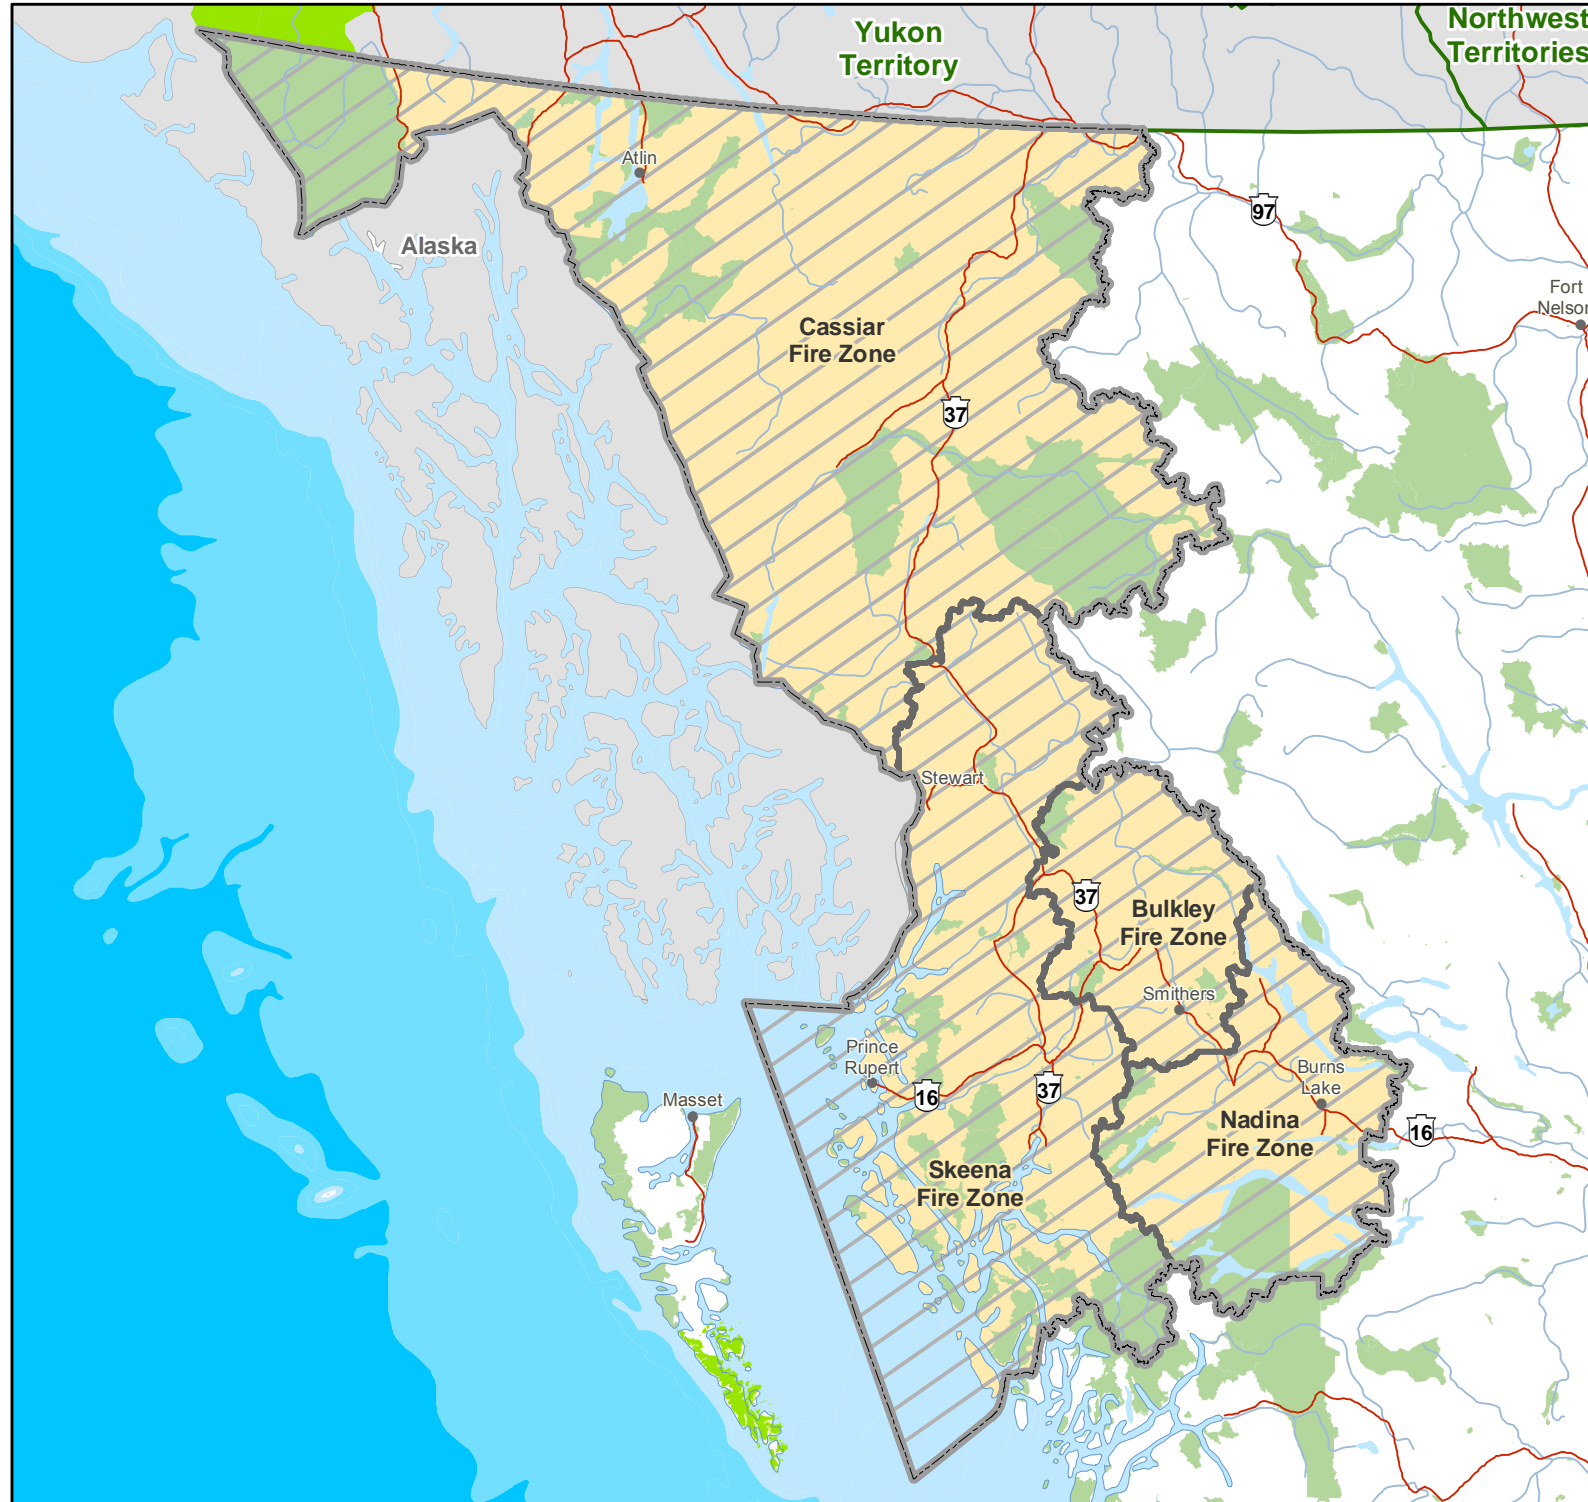

# Northwest Fire Centre Prohibition Areas

Prohibition Area\*  
 Northwest Fire Centre  
 Fire Zone Boundary  
 BC Parks / Protected Area  
 National Park

1:5,000,000

0 25 50 100 150 Km

**Effective Date:**  
12:00 noon (PDT) September 7, 2017

**\*Prohibition Area** restricts the following:

- Category 2 open fires
- Category 3 open fires
- Fireworks, including firecrackers
- Sky Lanterns
- Binary Exploding Targets
- Burn Barrels or Burn Cages of any size or description

Produced By:

www.gov.bc.ca

Ministry of Forests, Lands & Natural Resource Operations  
BC Wildfire Service

Created Date: September 5, 2017  
Created by: rstohman  
Coordinate System: NAD 1983 Albers