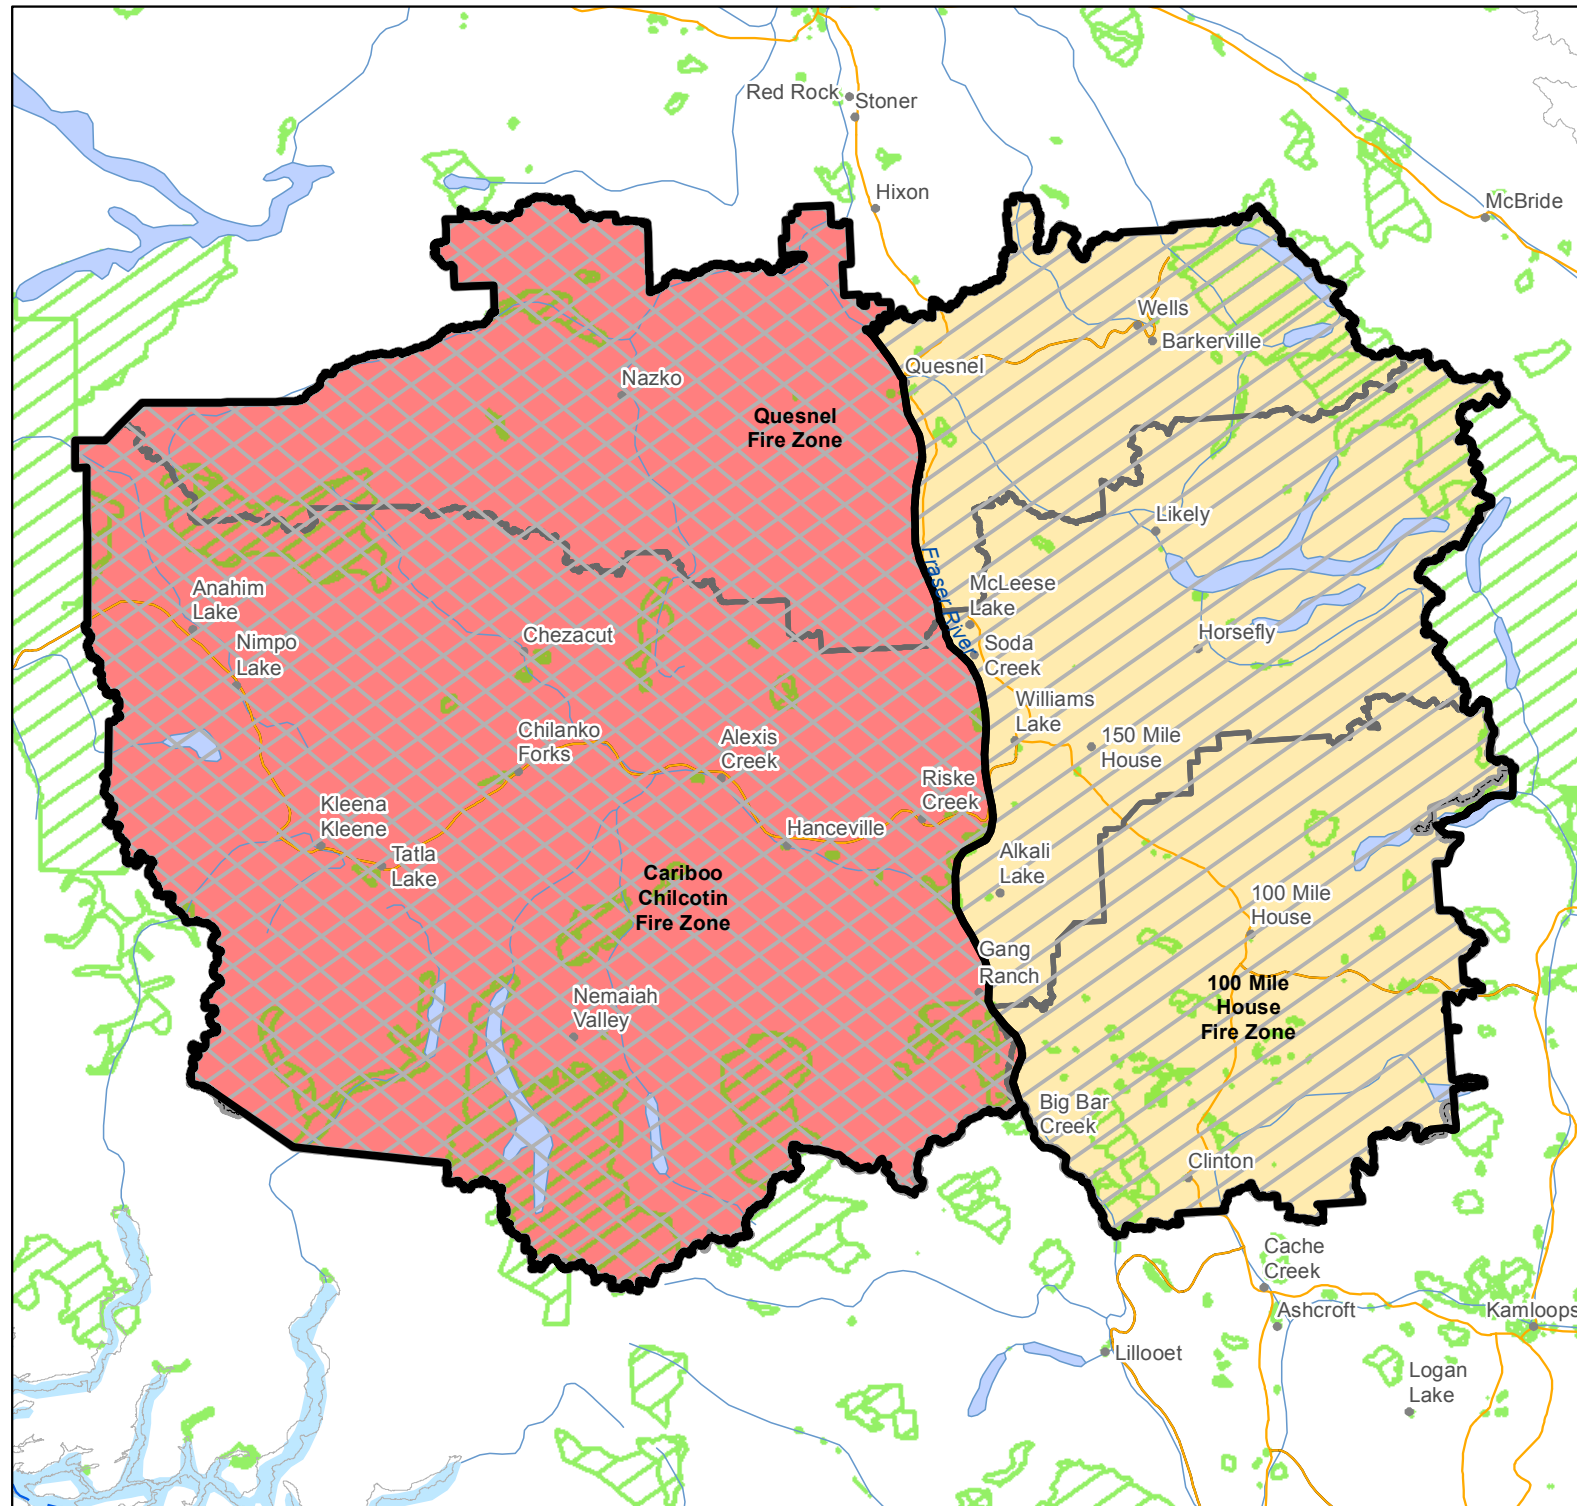

Cariboo Fire Centre Open Fire Prohibitions, Restricted Equipment and Activities

Cariboo Fire Centre
 Fire Zones
 BC Parks / Protected Areas
Prohibition Areas*
 Area 1
 Area 2
 1:1,995,000
 0 10 20 40 60 80 Km

- *Prohibition Area 1** restricts the following:
- Category 2 open fire
 - Category 3 open fire
 - Fireworks, including fire crackers
 - Sky lanterns
 - Burning barrels
- *Prohibition Area 2** restricts the following:
- Category 3 open fire

Produced By:
BRITISH COLUMBIA
www.gov.bc.ca
 Ministry of Forests, Lands & Natural Resource Operations
 Wildfire Management Branch
 Date: September 29, 2014 Created by: gerlands
 Coordinate System: NAD 1983 Albers