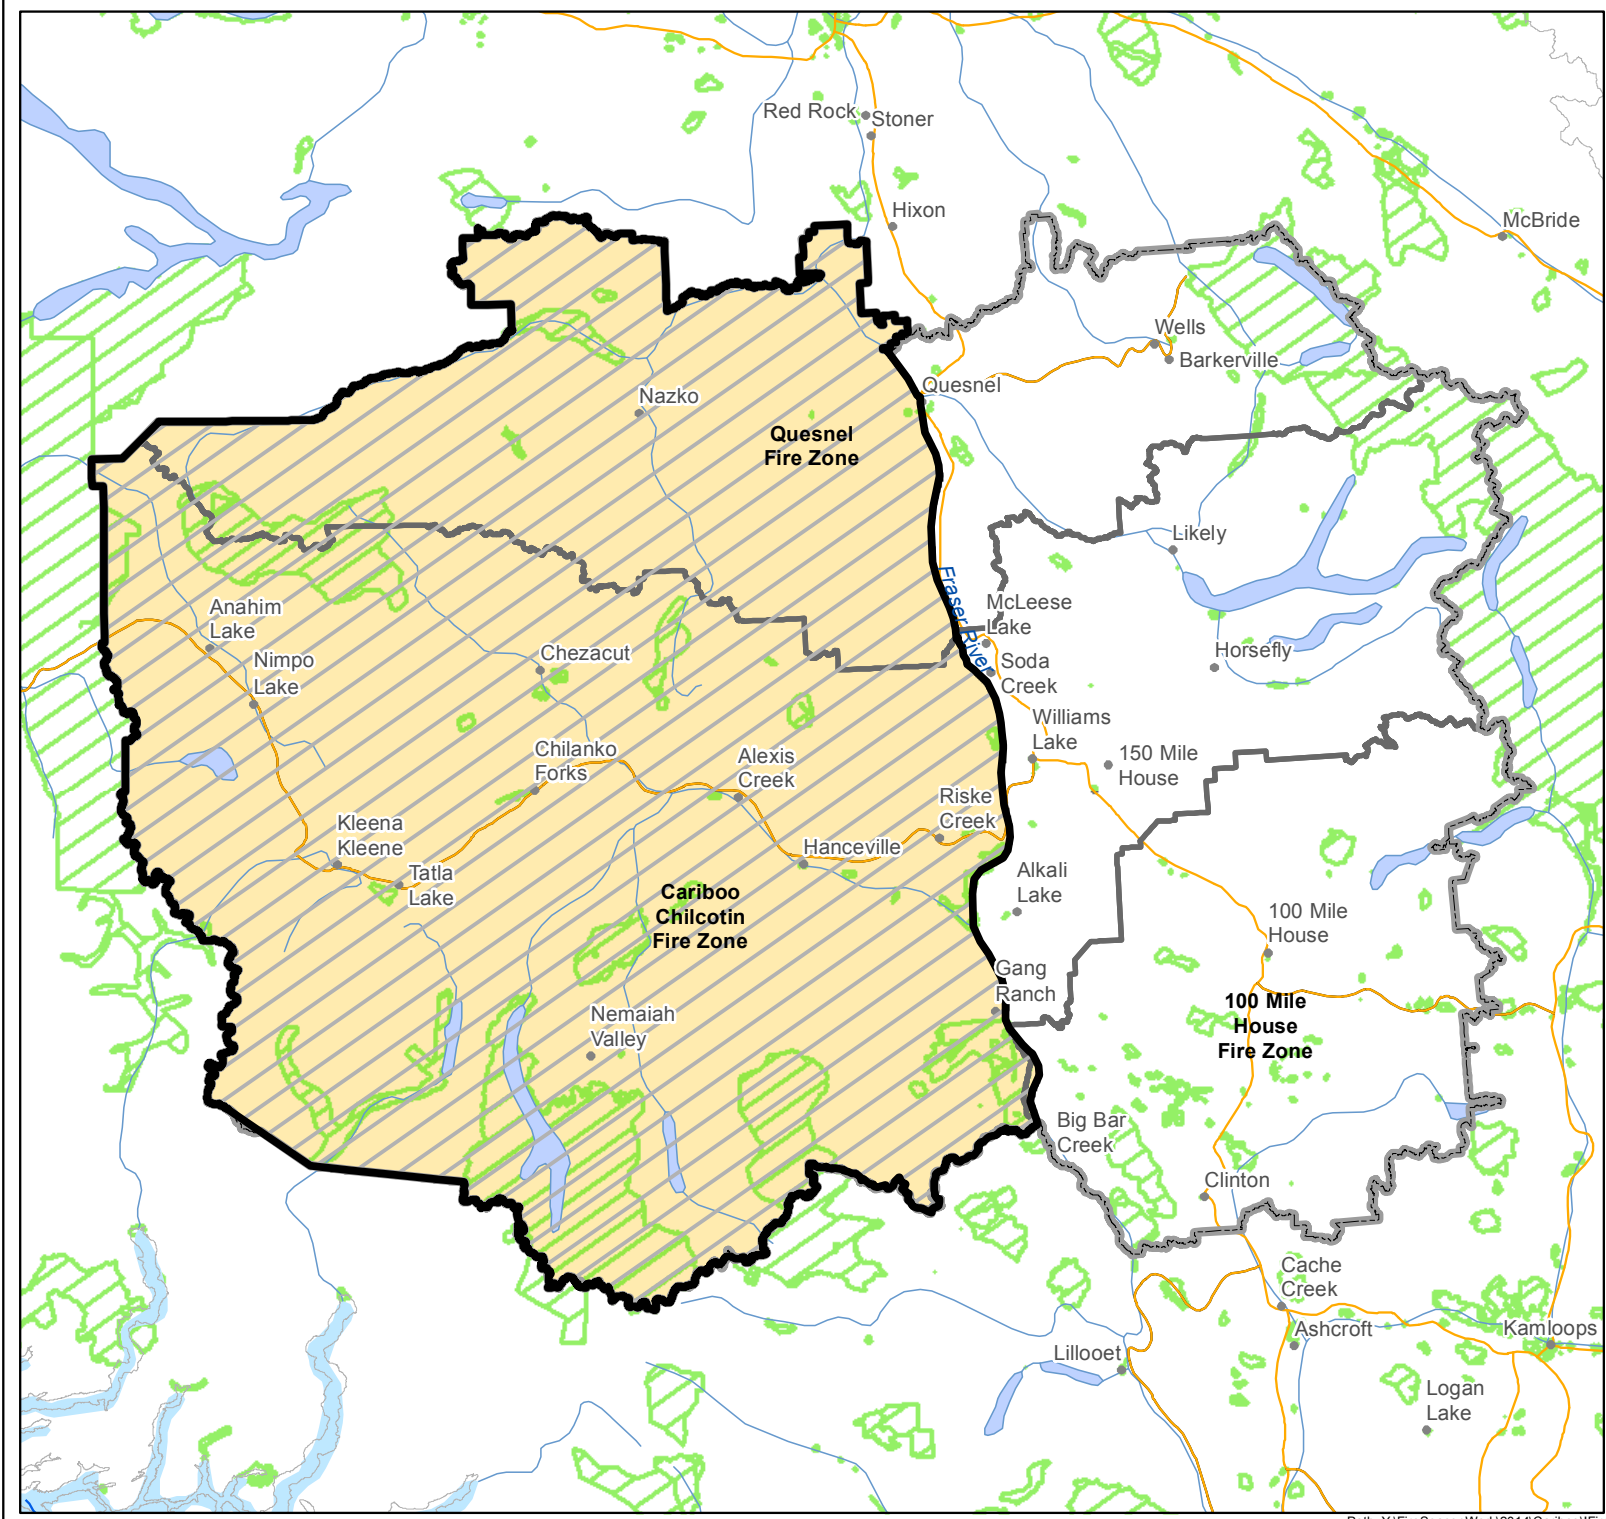

Cariboo Fire Centre Open Fire Prohibitions, Restricted Equipment and Activities

Cariboo Fire Centre
 Fire Zones
 BC Parks / Protected Areas
 Prohibition Area*

1:1,995,000

0 10 20 40 60 80 Km

***Prohibition Area** restricts the following:

Date: September 26, 2014 Created by: gerlands
Coordinate System: NAD 1983 Albers