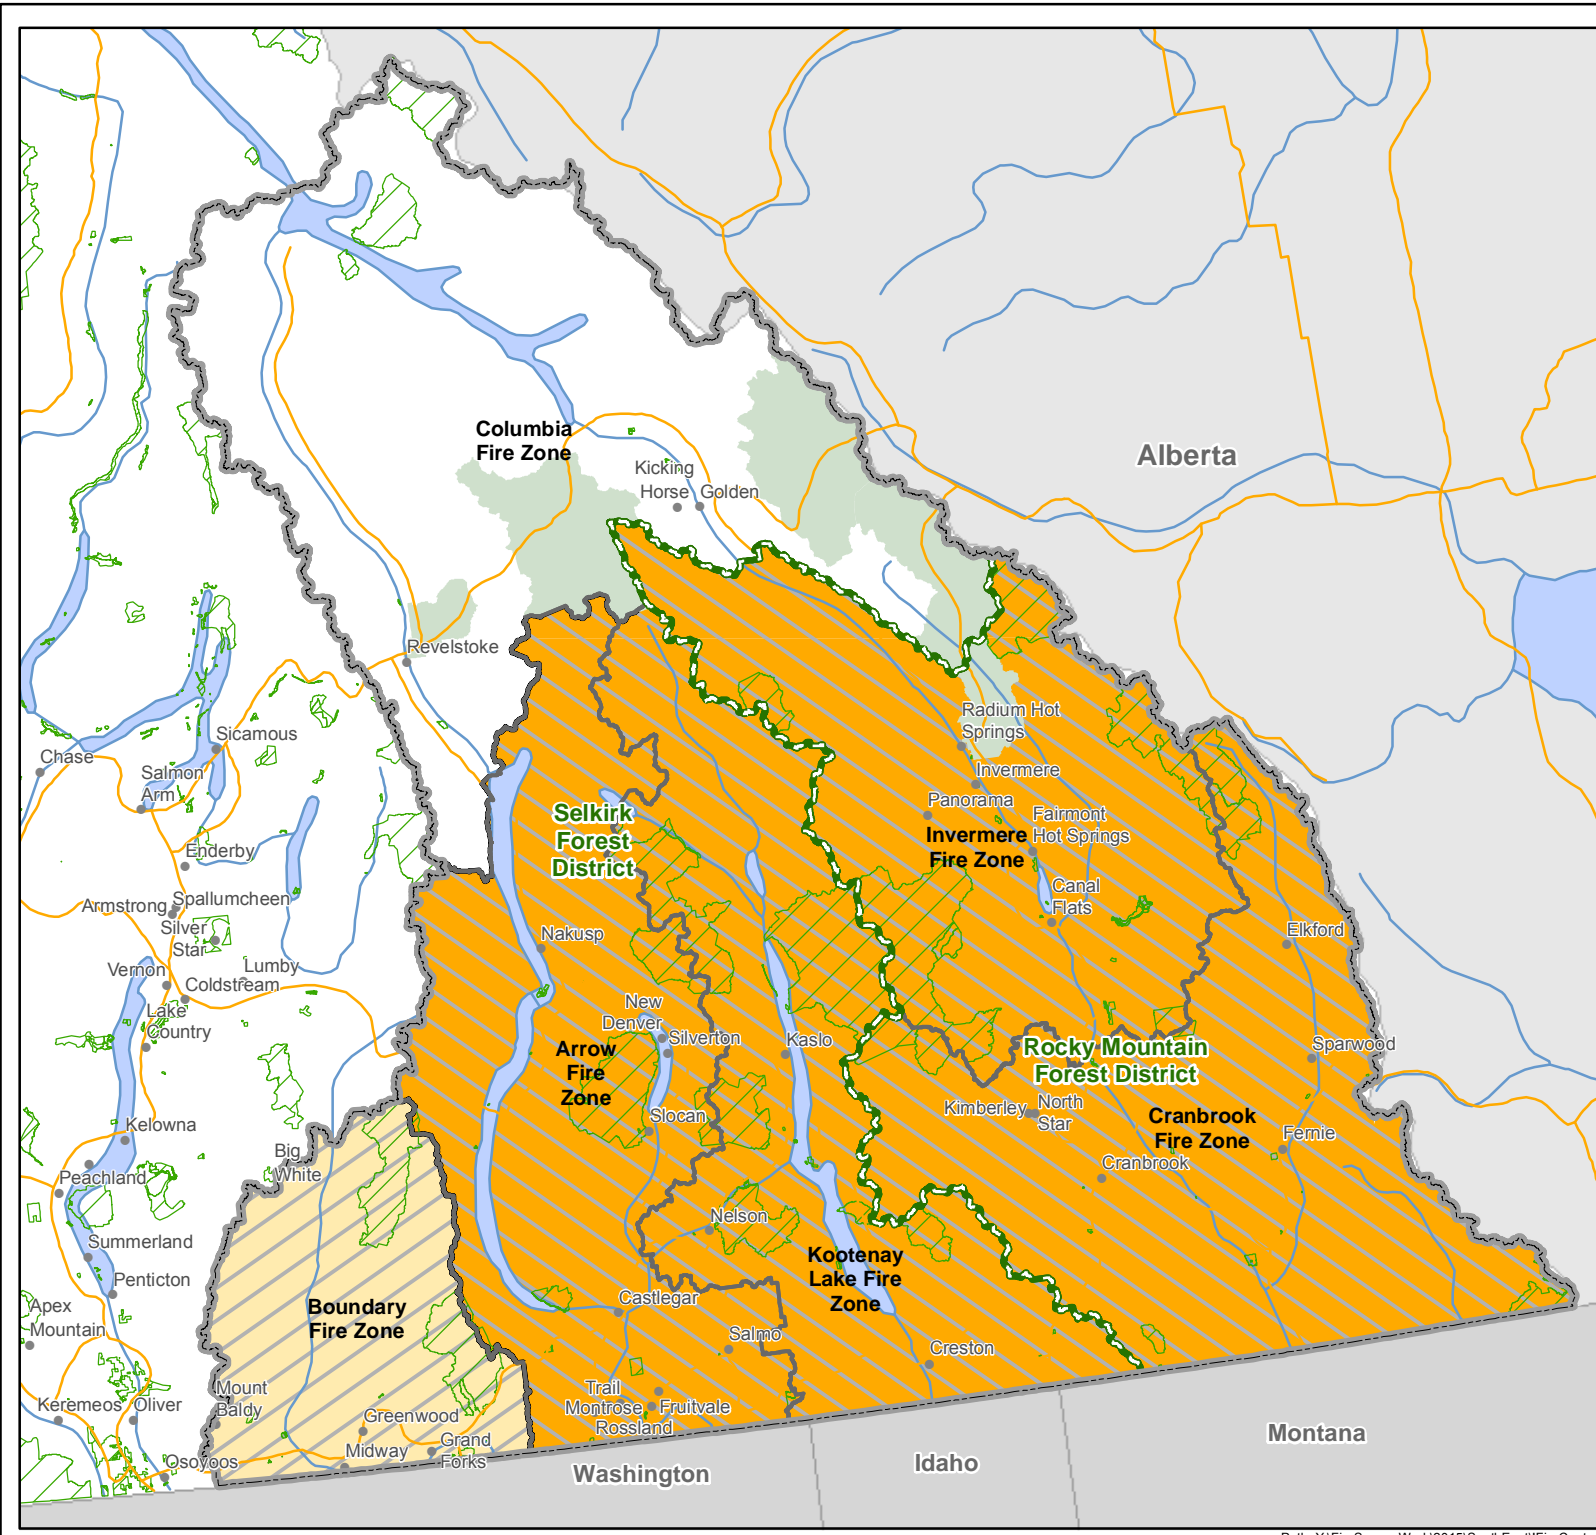

Southeast Fire Centre Open Fire Prohibitions, Restricted Equipment and Activities

 Southeast Fire Centre
 Fire Zone Boundaries
 Forest District Boundaries
 BC Parks / Protected Areas
 National Parks
 Prohibition Area 1
 Prohibition Area 2

1:2,100,000

0 10 20 40 60 80 Km

- *Prohibition Area 1 restricts the following:**
- Category 2 open fire
 - Category 3 open fire
 - Fireworks, including fire crackers
 - Sky lanterns
 - Air curtain burners
 - Burning barrels or burn cages of any size or description
 - Binary exploding targets
- *Prohibition Area 2 restricts the following:**
- Category 3 open fire

Produced By:

www.gov.bc.ca

Ministry of Forests, Lands & Natural Resource Operations
BC Wildfire Service

Date/Time Created/Revised: Sep 24, 2015 1137
Created by: imcdougla
Coordinate System: NAD 1983 Albers