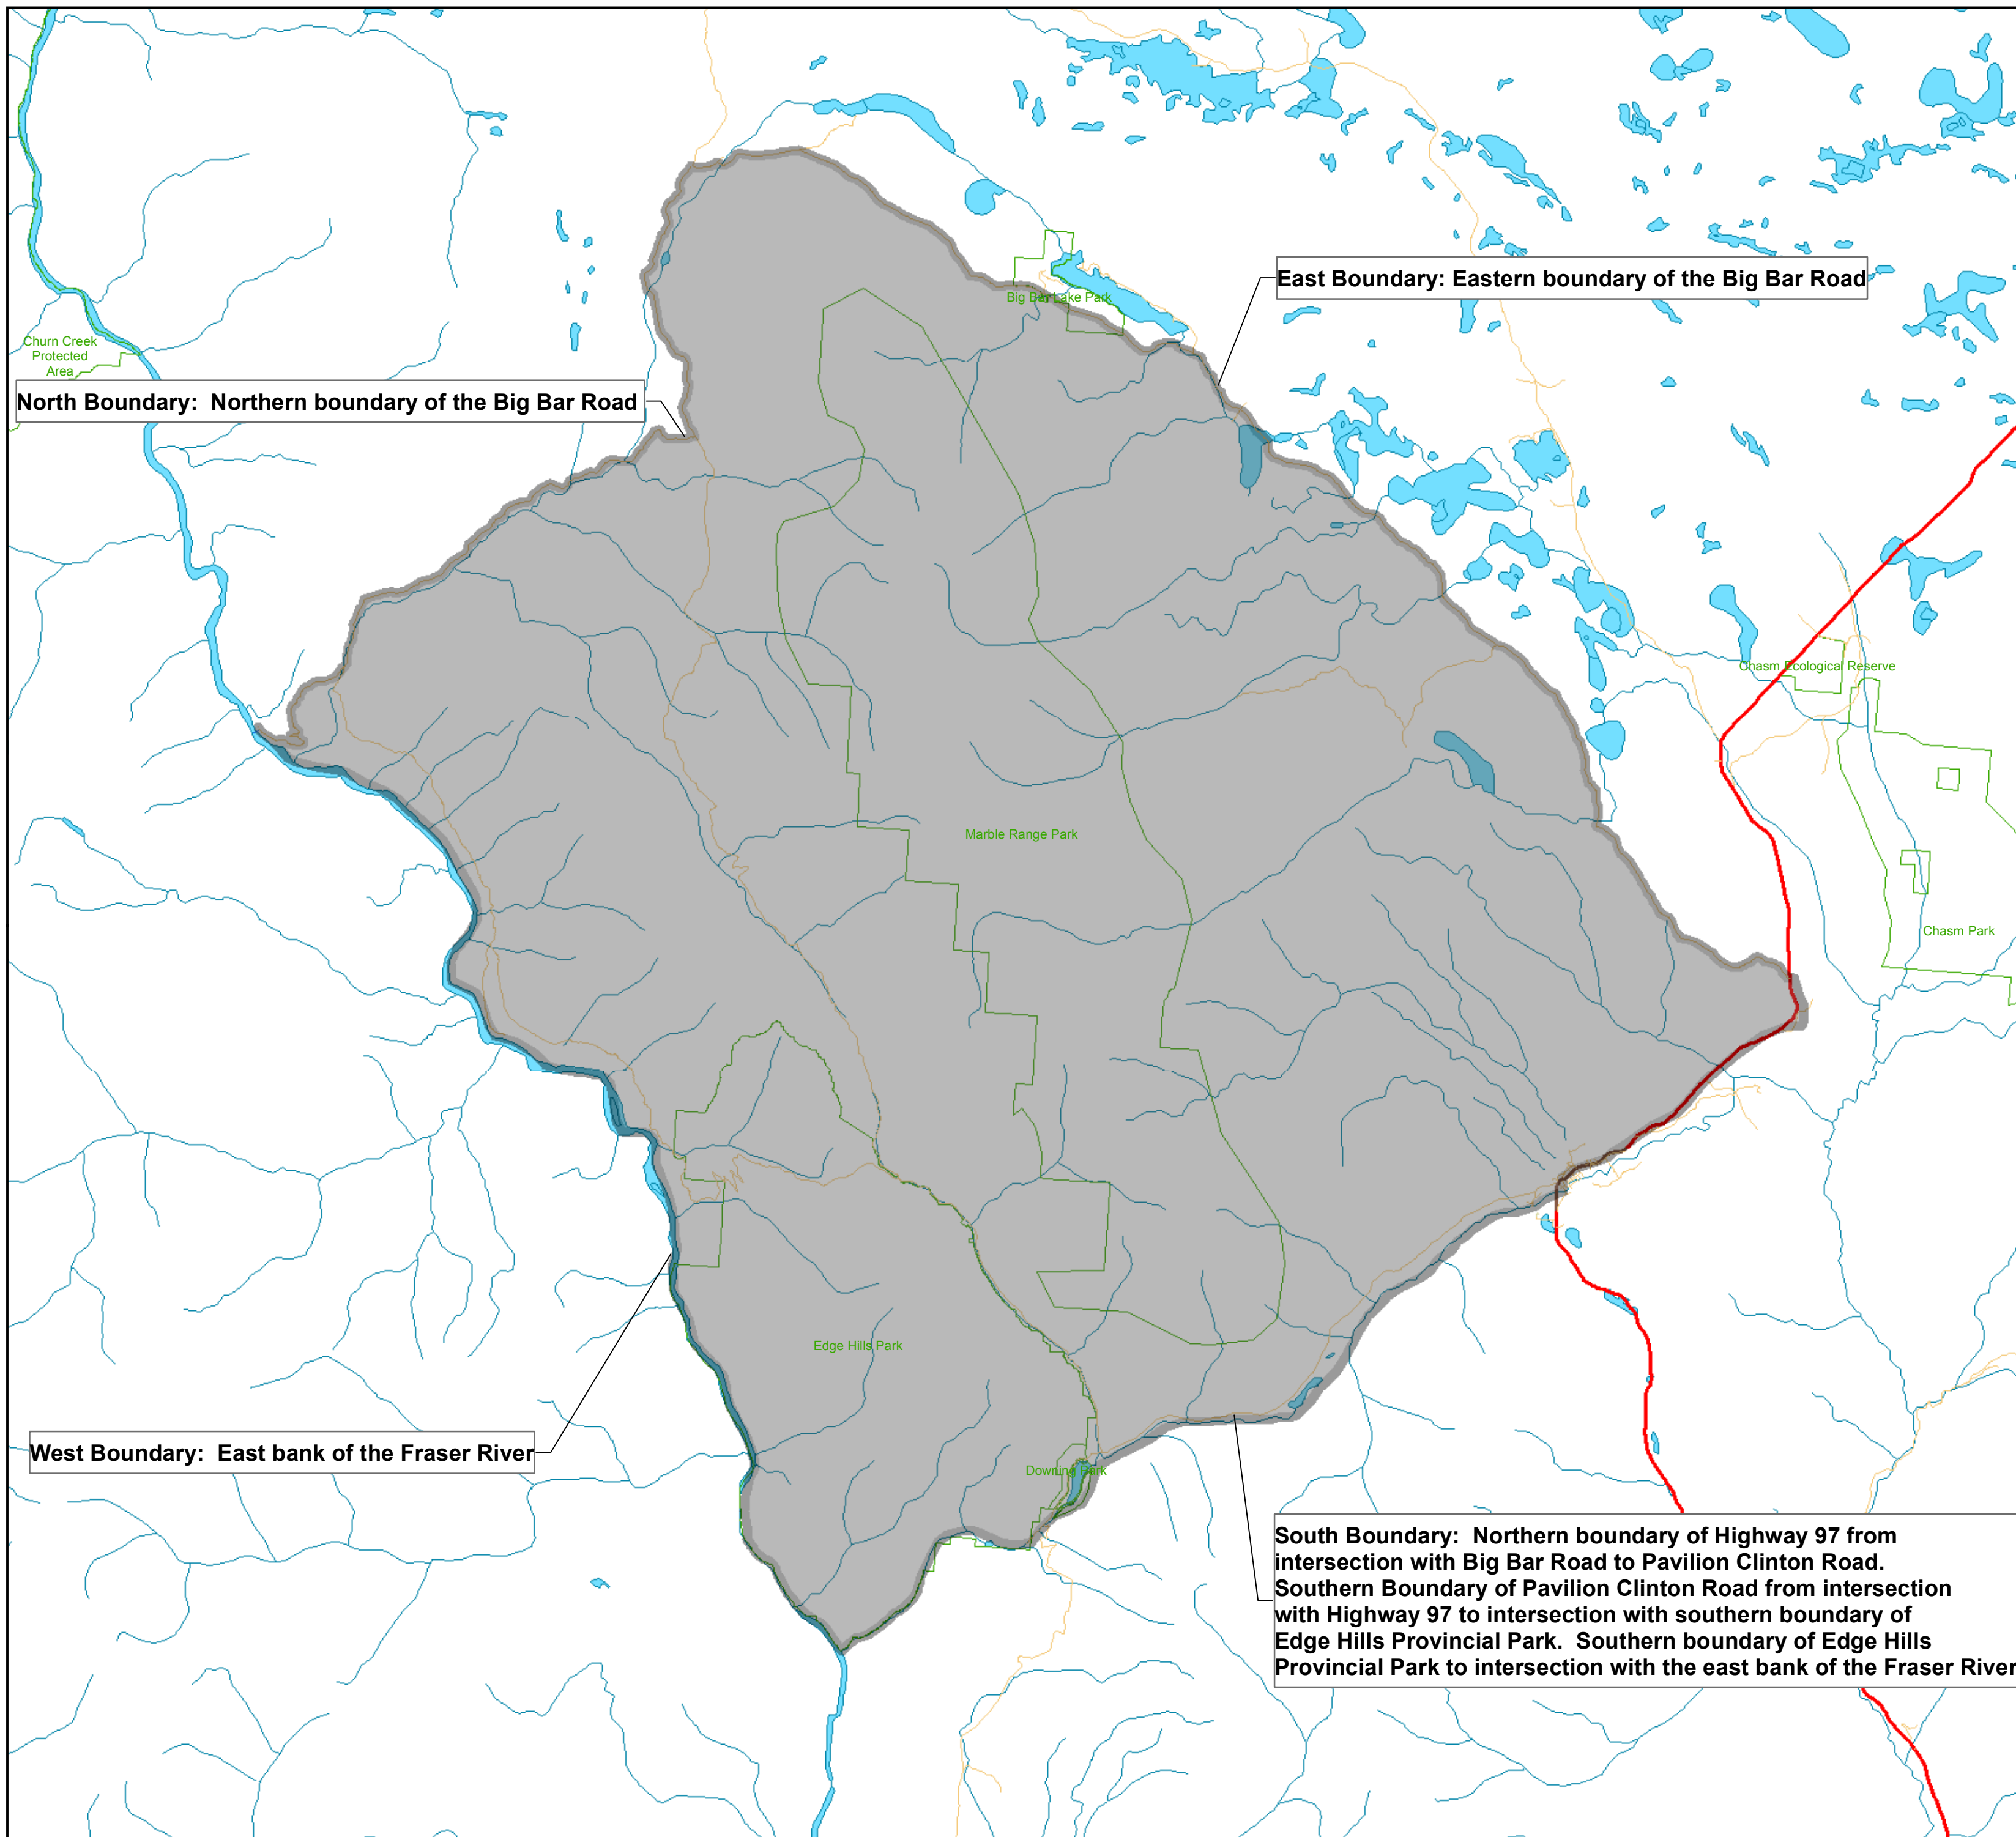

Kelly Creek Restricted Area

 Kelly Creek Restricted Area

Key Map

Produced by: Integrated Land Management Bureau

Filepath: W:\Data_Exchange\PEPIC40429_kelly_creek\mxd\restricted_area_C40429_Kelly_Crk_090831.mxd

Projection/Datum: Albers/NAD83
Date Created/Revised: August 31, 2009
Created by: SAB

Ratio scale correct at 17" X 22" pagesize