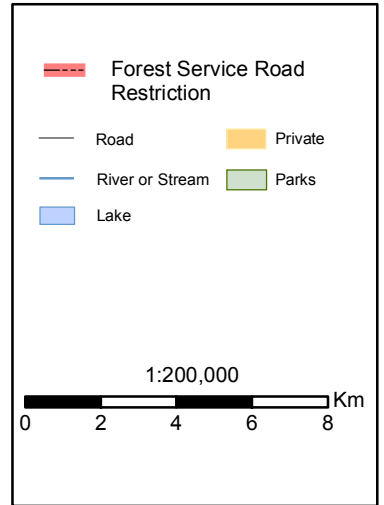

Quinn Creek Forest Service Road Restriction

*Forest Service Road Restriction applies to the geographic boundaries described below and is Pursuant to Section 22.2(3) of the Forest and Range Practices Act (FRPA).

Quinn Creek Forest Service Road restriction begins at Alpine Creek.
 Bull River Forest Service Road restriction from Narboe Ck north to 94.5 km as indicated on attached map.