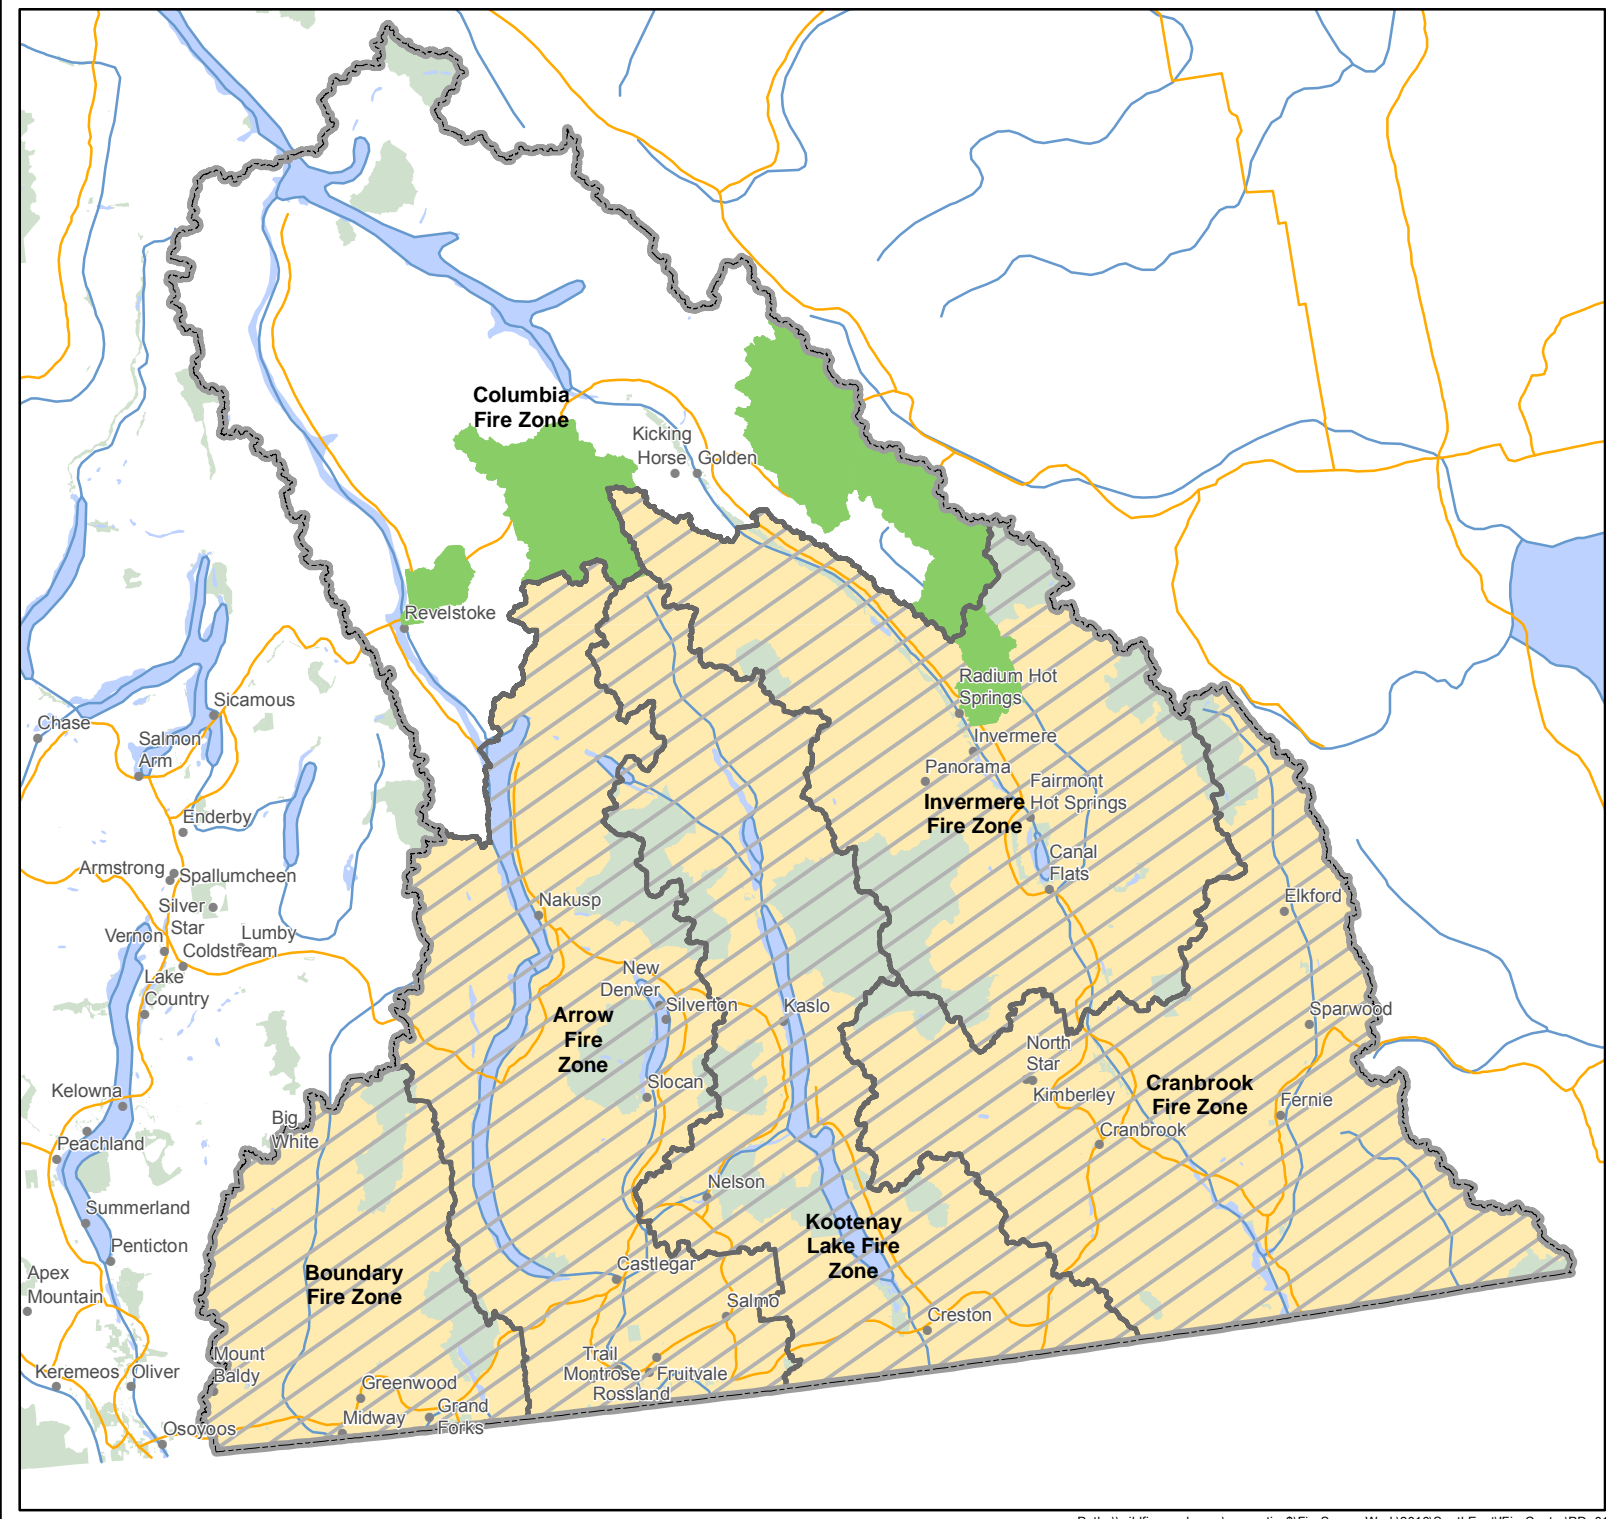

Southeast Fire Centre Open Fire Prohibitions, Restricted Equipment and Activities

-  Southeast Fire Centre
-  Fire Zone Boundary
-  BC Parks / Protected Area
-  National Park
-  Prohibition Area*

*Prohibition Area restricts the following:

- Category 3 open fire

Produced By:

BRITISH COLUMBIA
www.gov.bc.ca

Ministry of Forests, Lands & Natural Resource Operations
BC Wildfire Service

Created Date: **Sep 19, 2016 1612**
Created by: rstohman
Coordinate System: NAD 1983 Albers