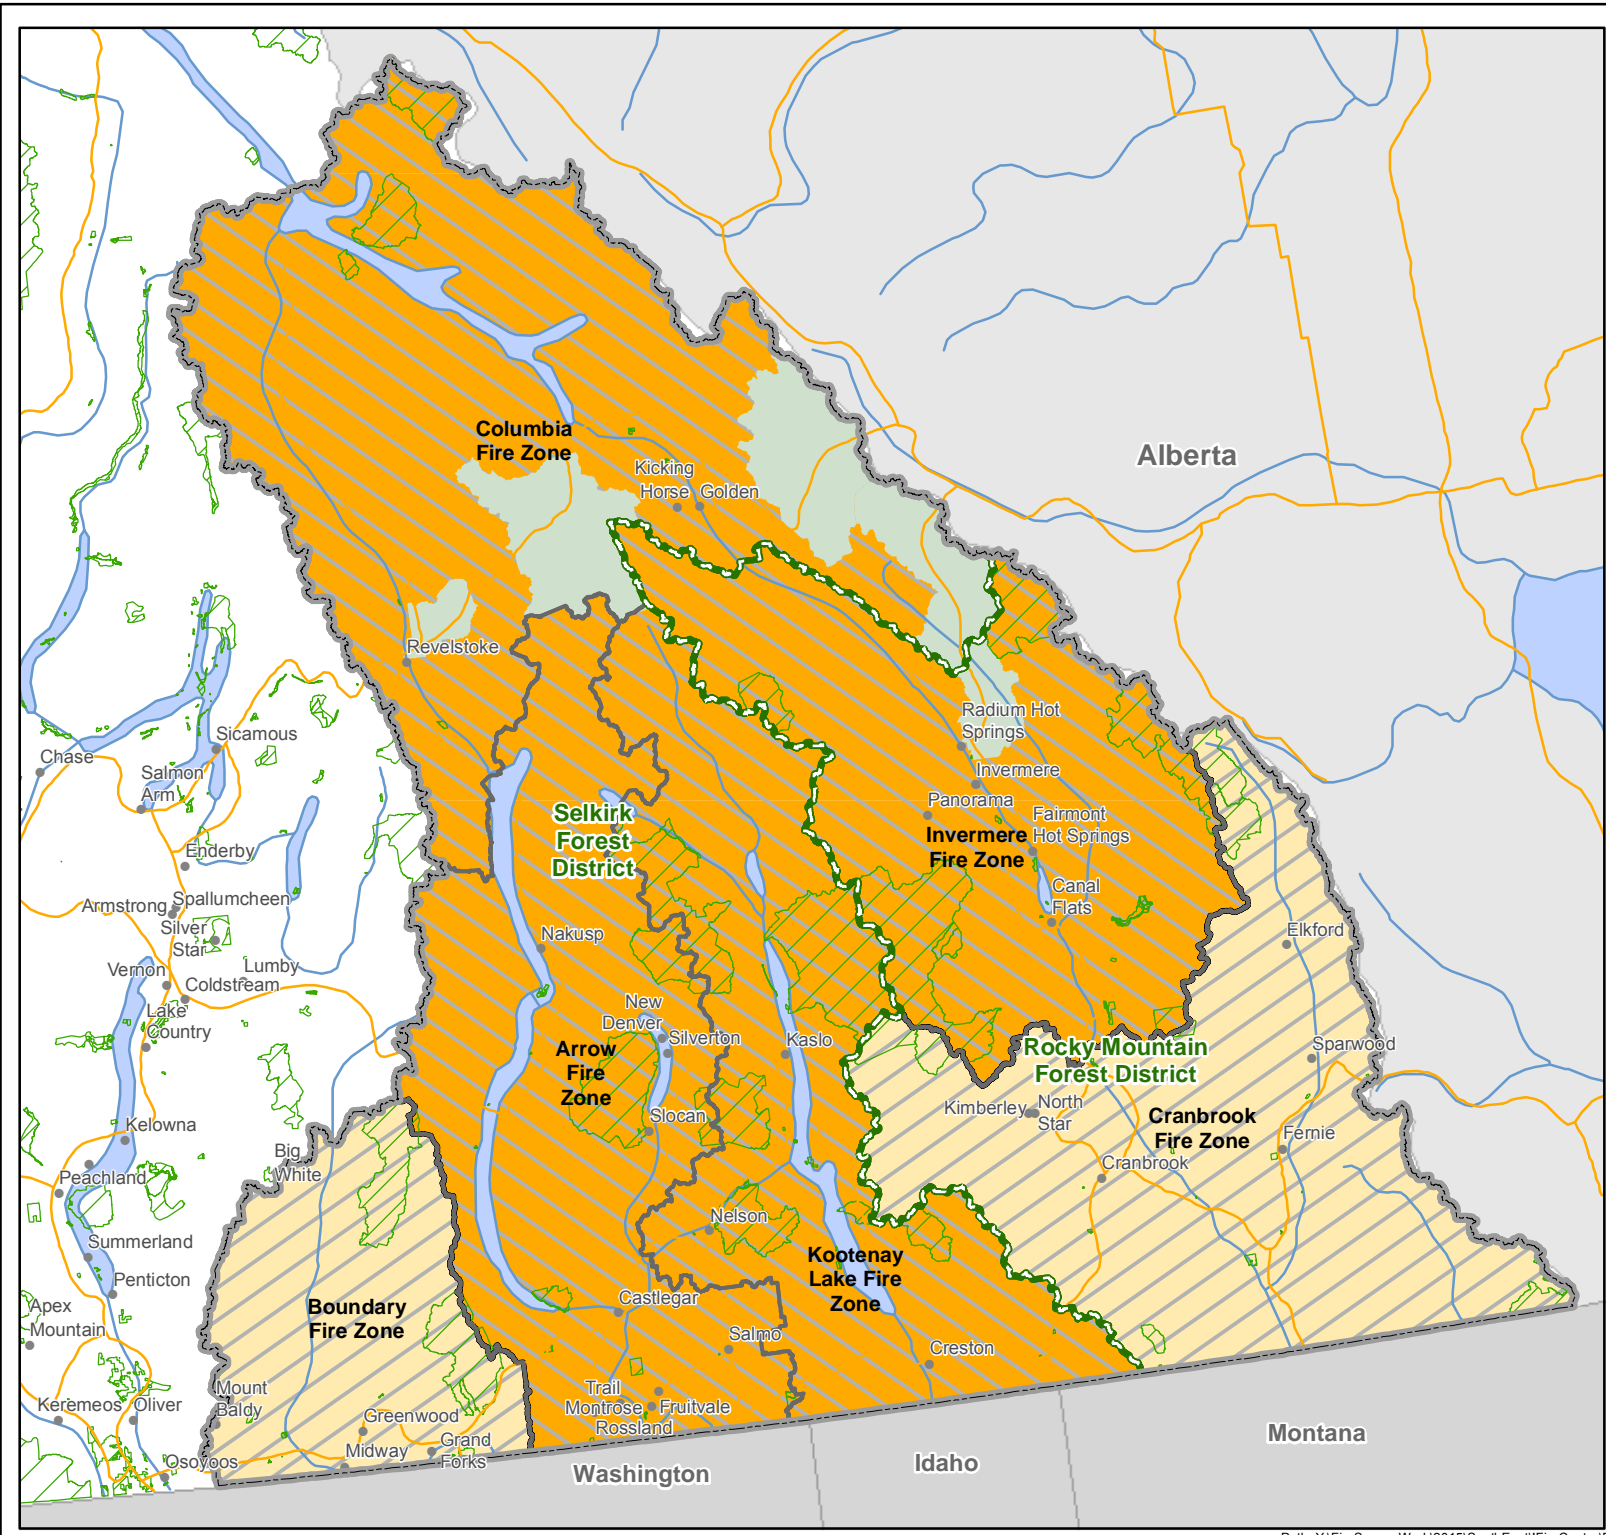

Southeast Fire Centre Open Fire Prohibitions, Restricted Equipment and Activities

- Southeast Fire Centre
- Fire Zone Boundaries
- Forest District Boundaries
- BC Parks / Protected Areas
- National Parks
- Prohibition Area 1
- Prohibition Area 2

1:2,100,000

- *Prohibition Area 1 restricts the following:**
- Category 2 open fire
 - Category 3 open fire
 - Fireworks, including fire crackers
 - Sky lanterns
 - Air curtain burners
 - Burning barrels or burn cages of any size or description
 - Binary exploding targets
- *Prohibition Area 2 restricts the following:**
- Category 3 open fire

Produced By:
BRITISH COLUMBIA
www.gov.bc.ca

Ministry of Forests, Lands & Natural Resource Operations
BC Wildfire Service

Date/Time Created/Revised: **Sep 17, 2015 1502**
Created by: imcdouga
Coordinate System: NAD 1983 Albers