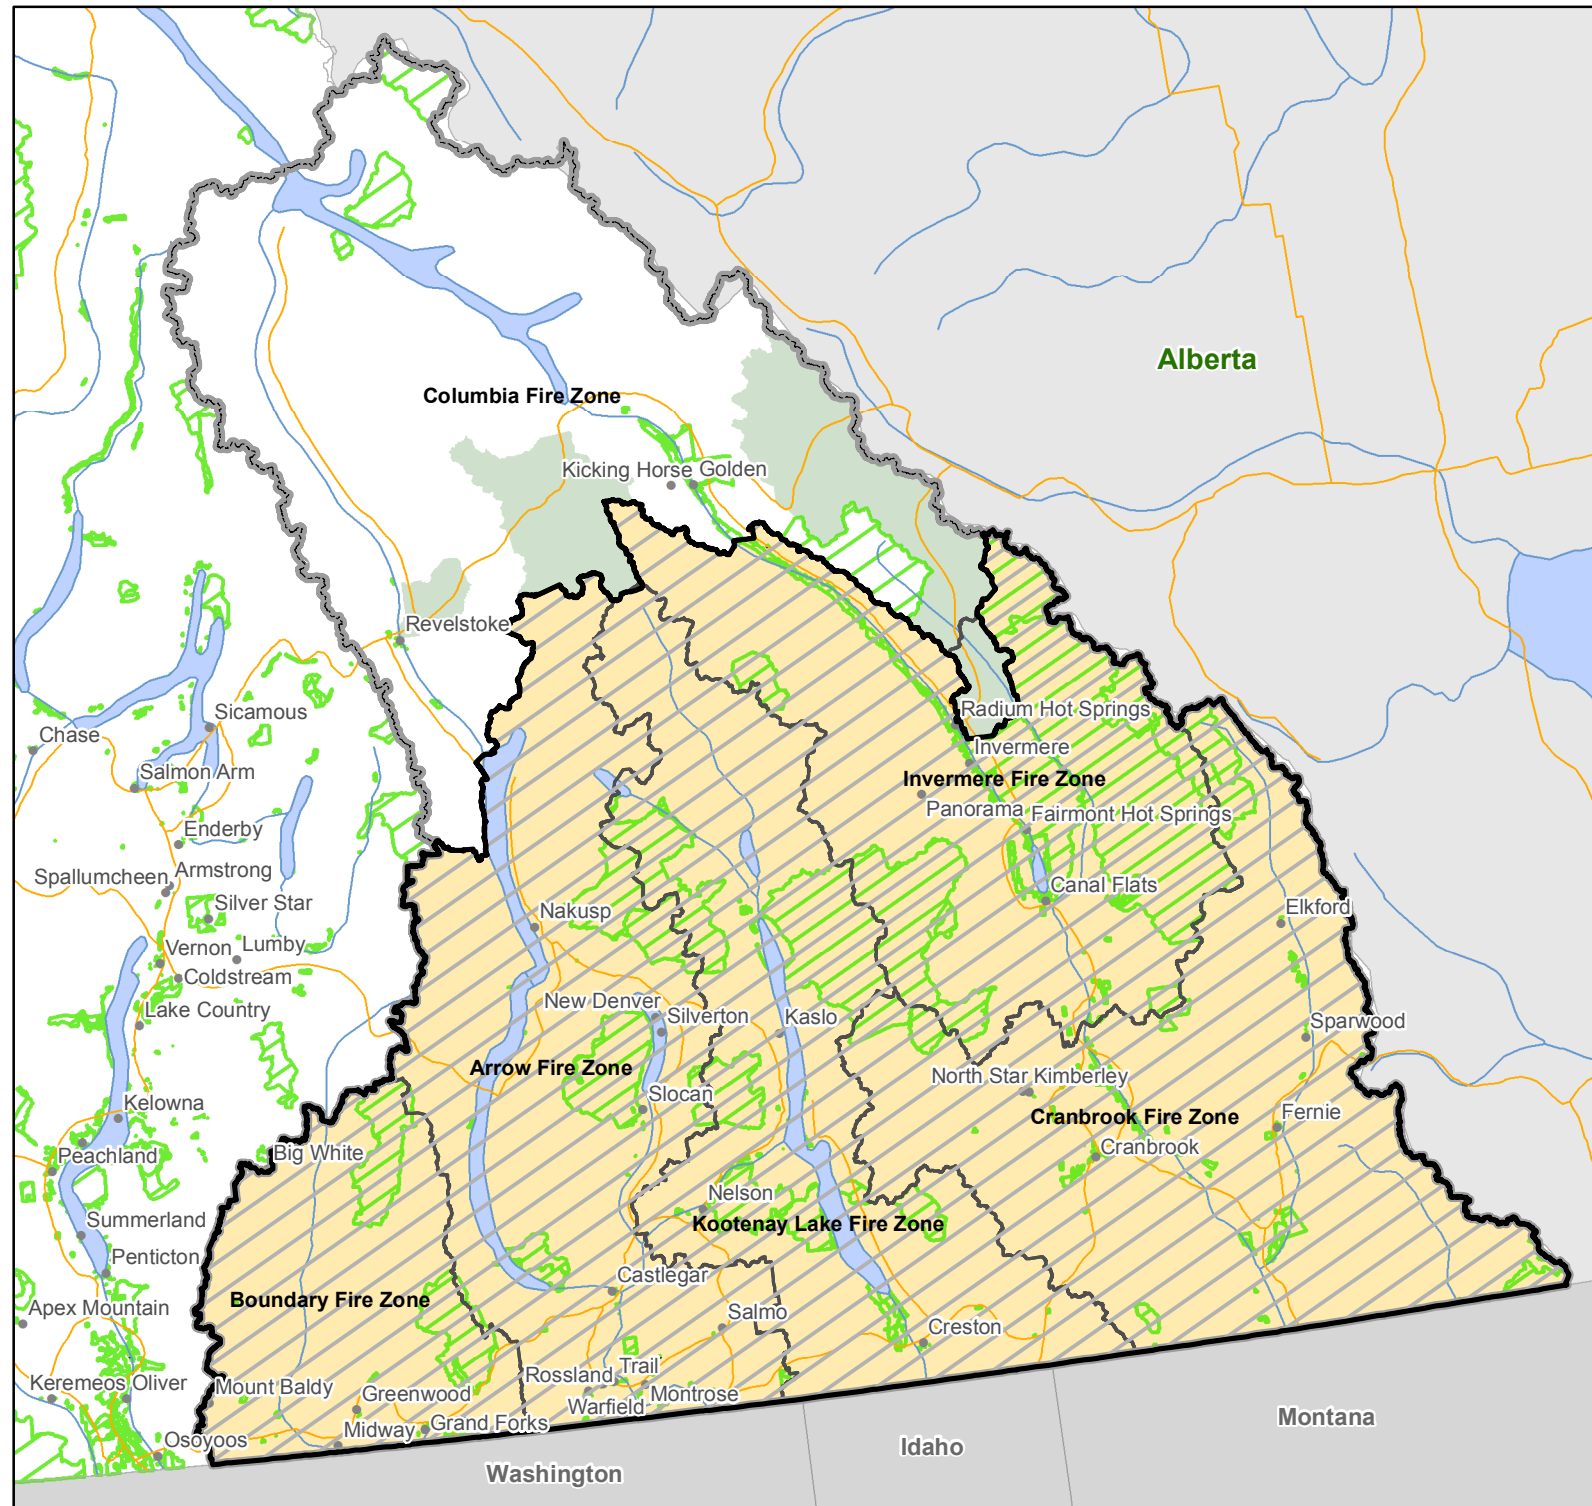

Southeast Fire Centre Open Fire Prohibitions, Restricted Equipment and Activities

- Southeast Fire Centre
- Fire Zones
- BC Parks / Protected Areas
- National Parks
- Prohibition Area*

- *Prohibition Area** restricts the following:
- Category 2 open fire
 - Category 3 open fire
 - Fireworks, including fire crackers
 - Sky lanterns
 - Burning barrels

Produced By:

BRITISH COLUMBIA

www.gov.bc.ca

Ministry of Forests, Lands & Natural Resource Operations
Wildfire Management Branch

Date: September 17, 2014
Created by: dbrizan
Coordinate System: NAD 1983 Albers