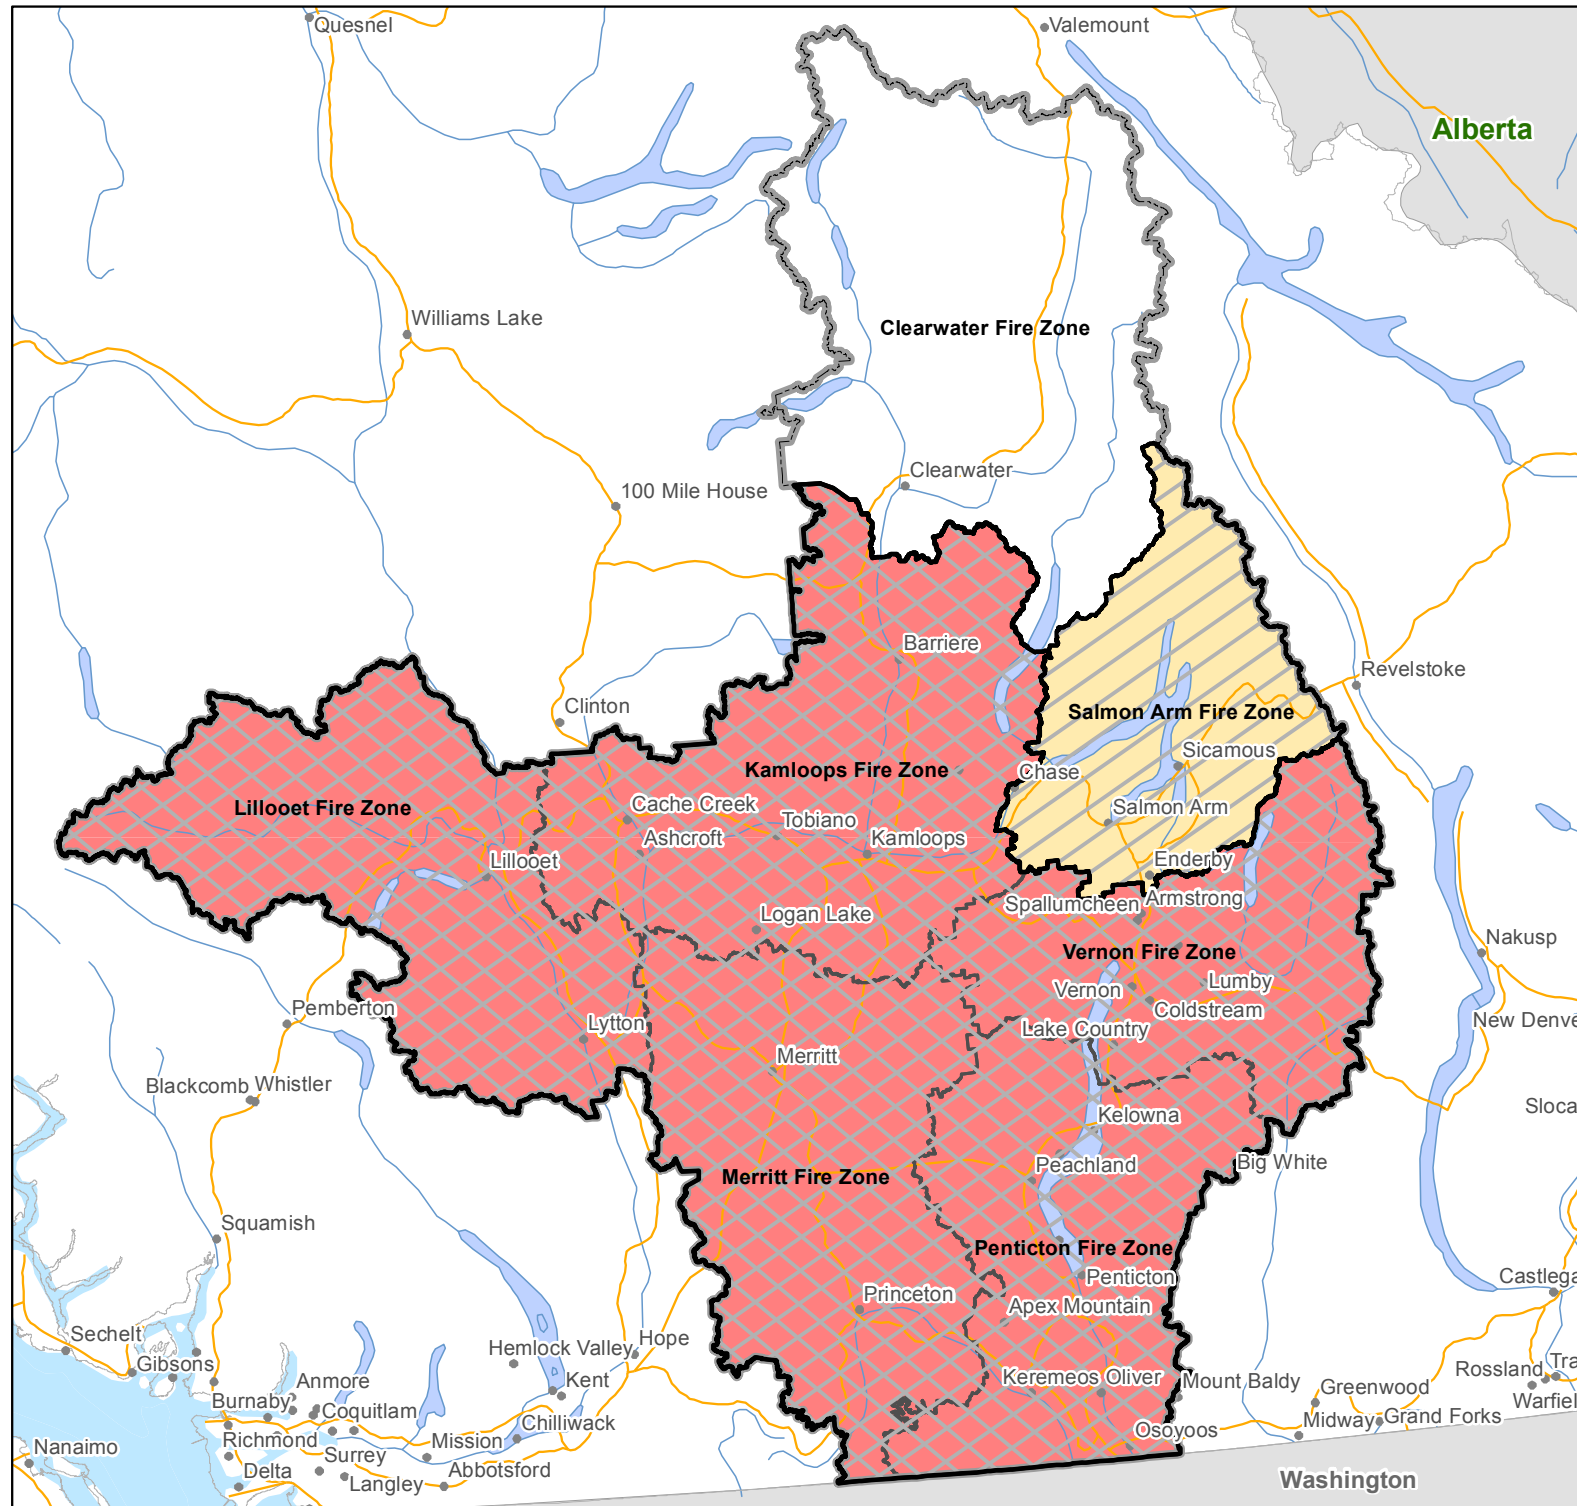

Kamloops Fire Centre Open Fire Prohibitions, Restricted Equipment and Activities

 Kamloops Fire Centre
 Fire Zones

Prohibition Areas*

 Area 1
 Area 2

1:2,250,000

- *Prohibition Area 1** restricts the following activities at all elevations:
- Category 2 open fire
 - Category 3 open fire
 - Fireworks, including fire crackers
 - Sky lanterns
 - Burning barrels
- *Prohibition Area 2** restricts the following activities for areas **below 1200 metres only**:
- Category 2 open fire
 - Category 3 open fire
 - Fireworks, including fire crackers
 - Sky lanterns
 - Burning barrels

Produced By:

www.gov.bc.ca

Ministry of Forests, Lands & Natural Resource Operations
Wildfire Management Branch

Date: September 11, 2014
Created by: gerlands
Coordinate System: NAD 1983 Albers