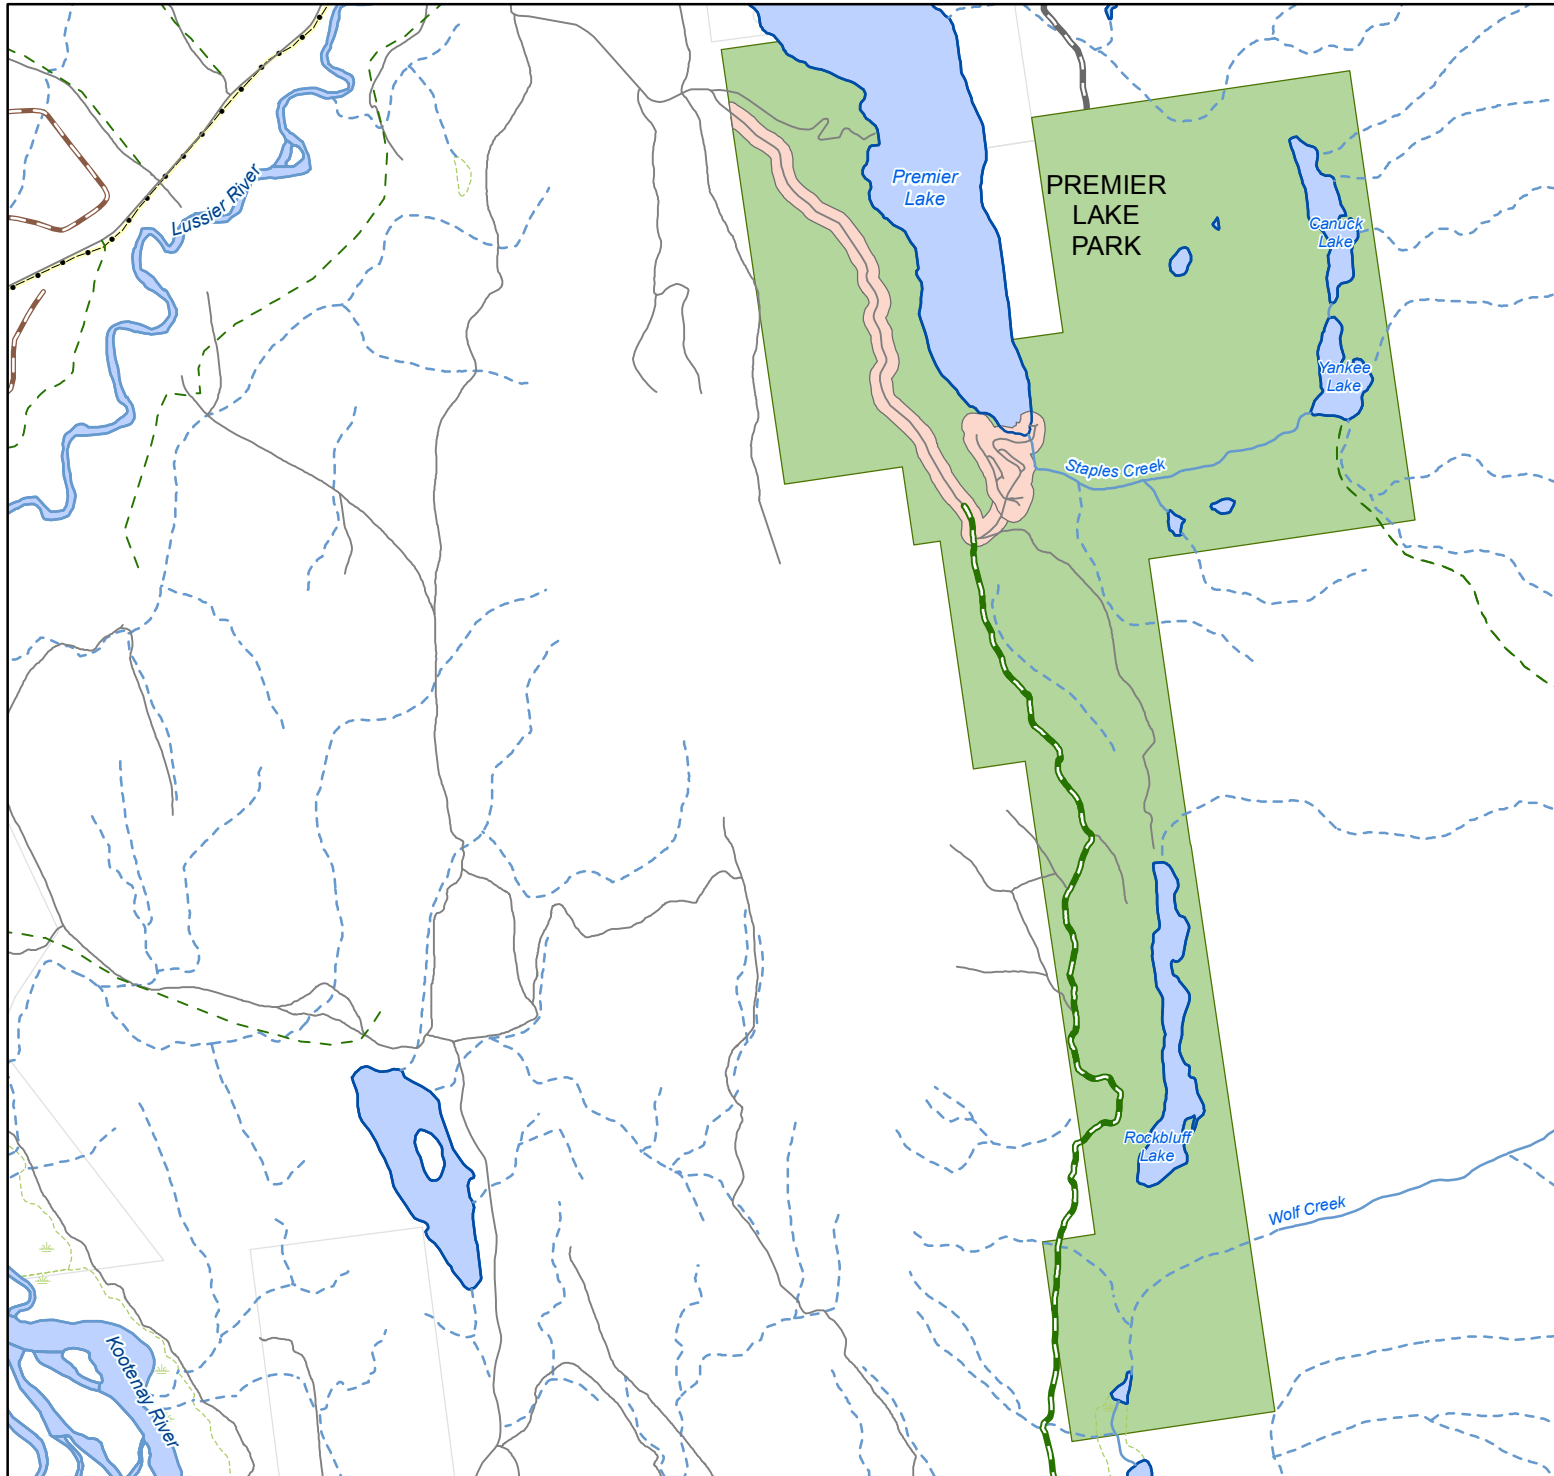

Premier Lake Provincial Park Area Closure

Legend

- Provincial Park Open Area
- BC Provincial Park

1:35,000

***BC Parks Area Closure:** All areas of Premier Lake Provincial Park are closed with the exception of any area within 50m of the developed portions of the park campgrounds, day use areas and service yard, including park access roads but excluding park hiking trails.