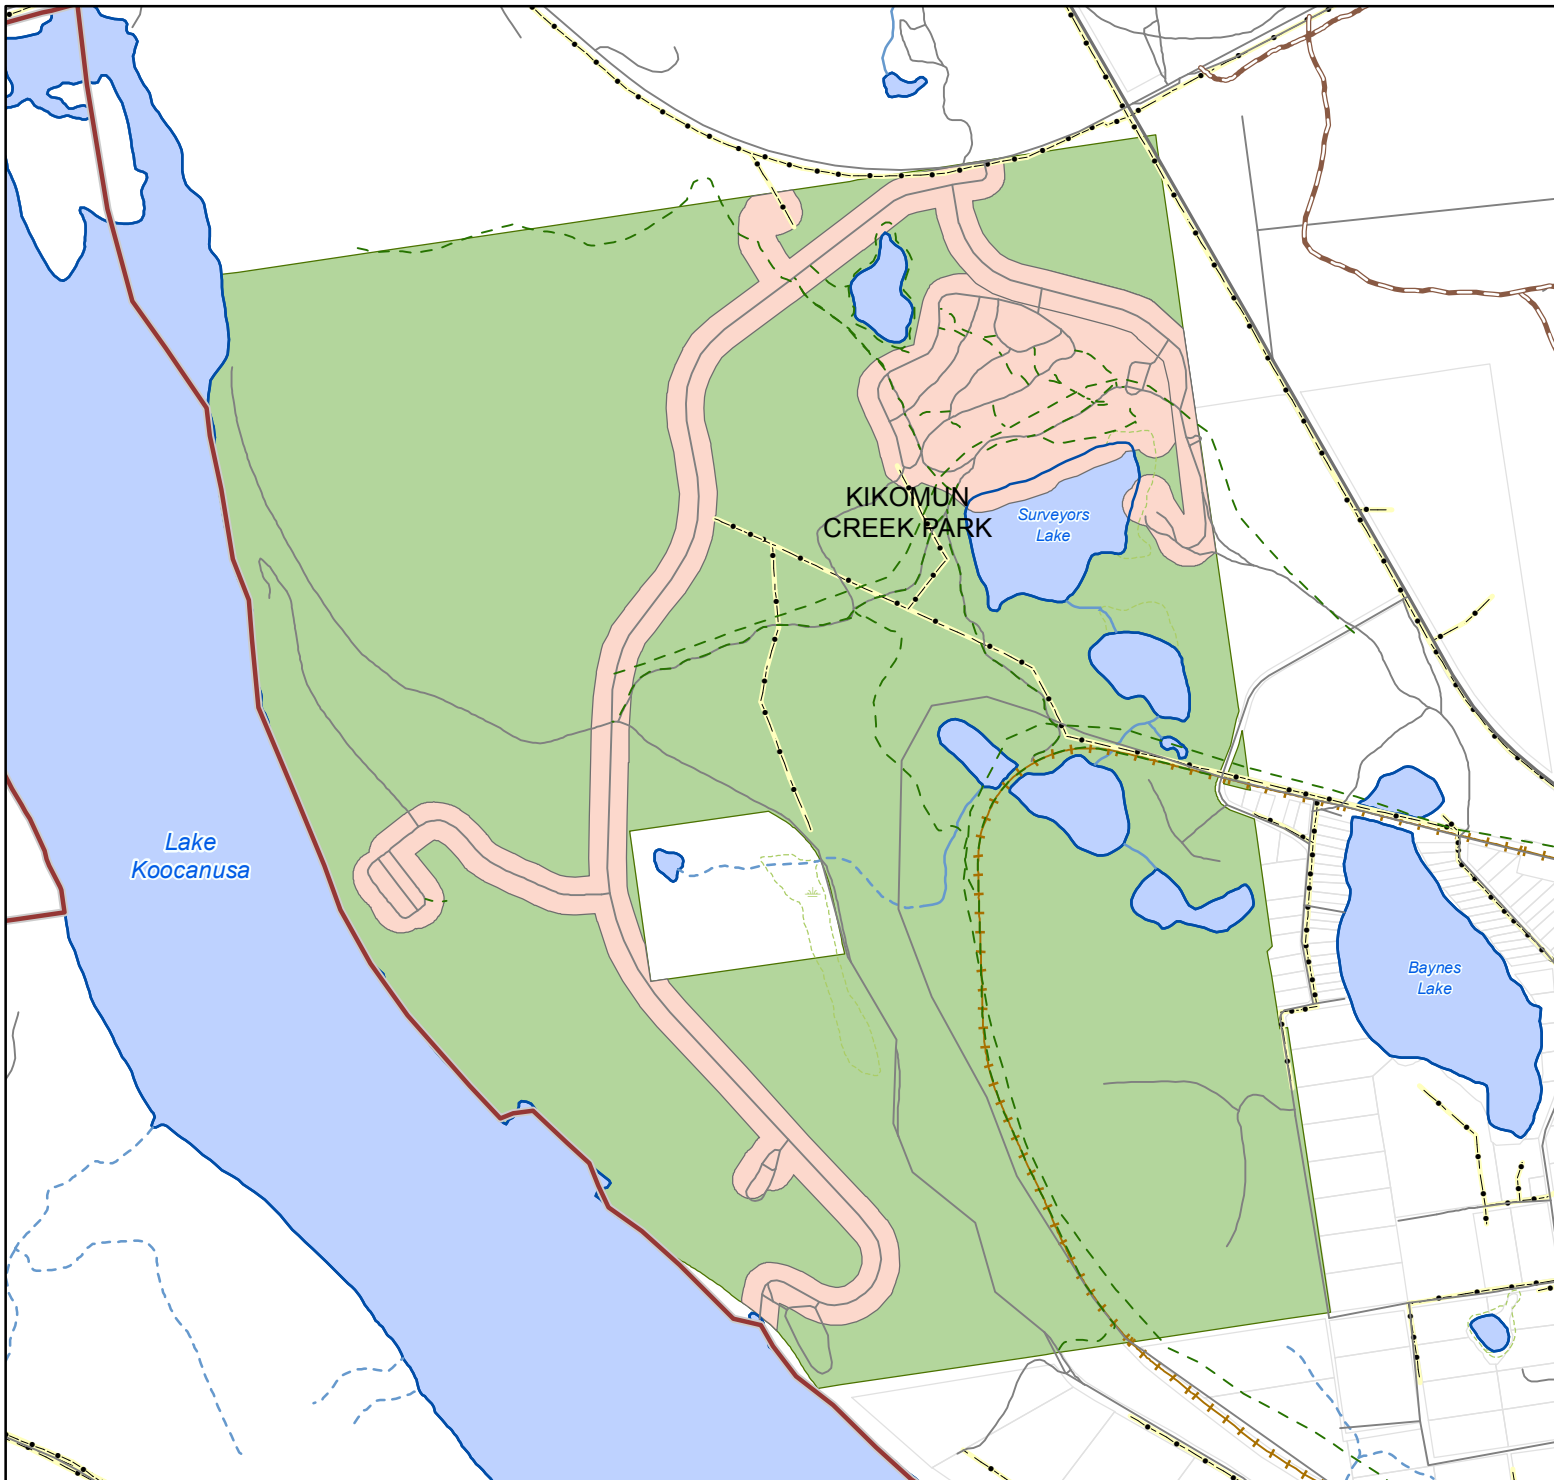

Kikomun Creek Provincial Park Area Closure

Legend

- Provincial Park Open Area
- BC Provincial Park

1:20,000

***BC Parks Area Closure:** All areas of Kikomun Creek Provincial Park are closed with the exception of any area within 50m of the developed portions of the park campgrounds, day use areas and service yard, including park access roads but excluding park hiking trails.

Date: September 10, 2017
 Coordinate System: NAD 1983 BC Environment Albers