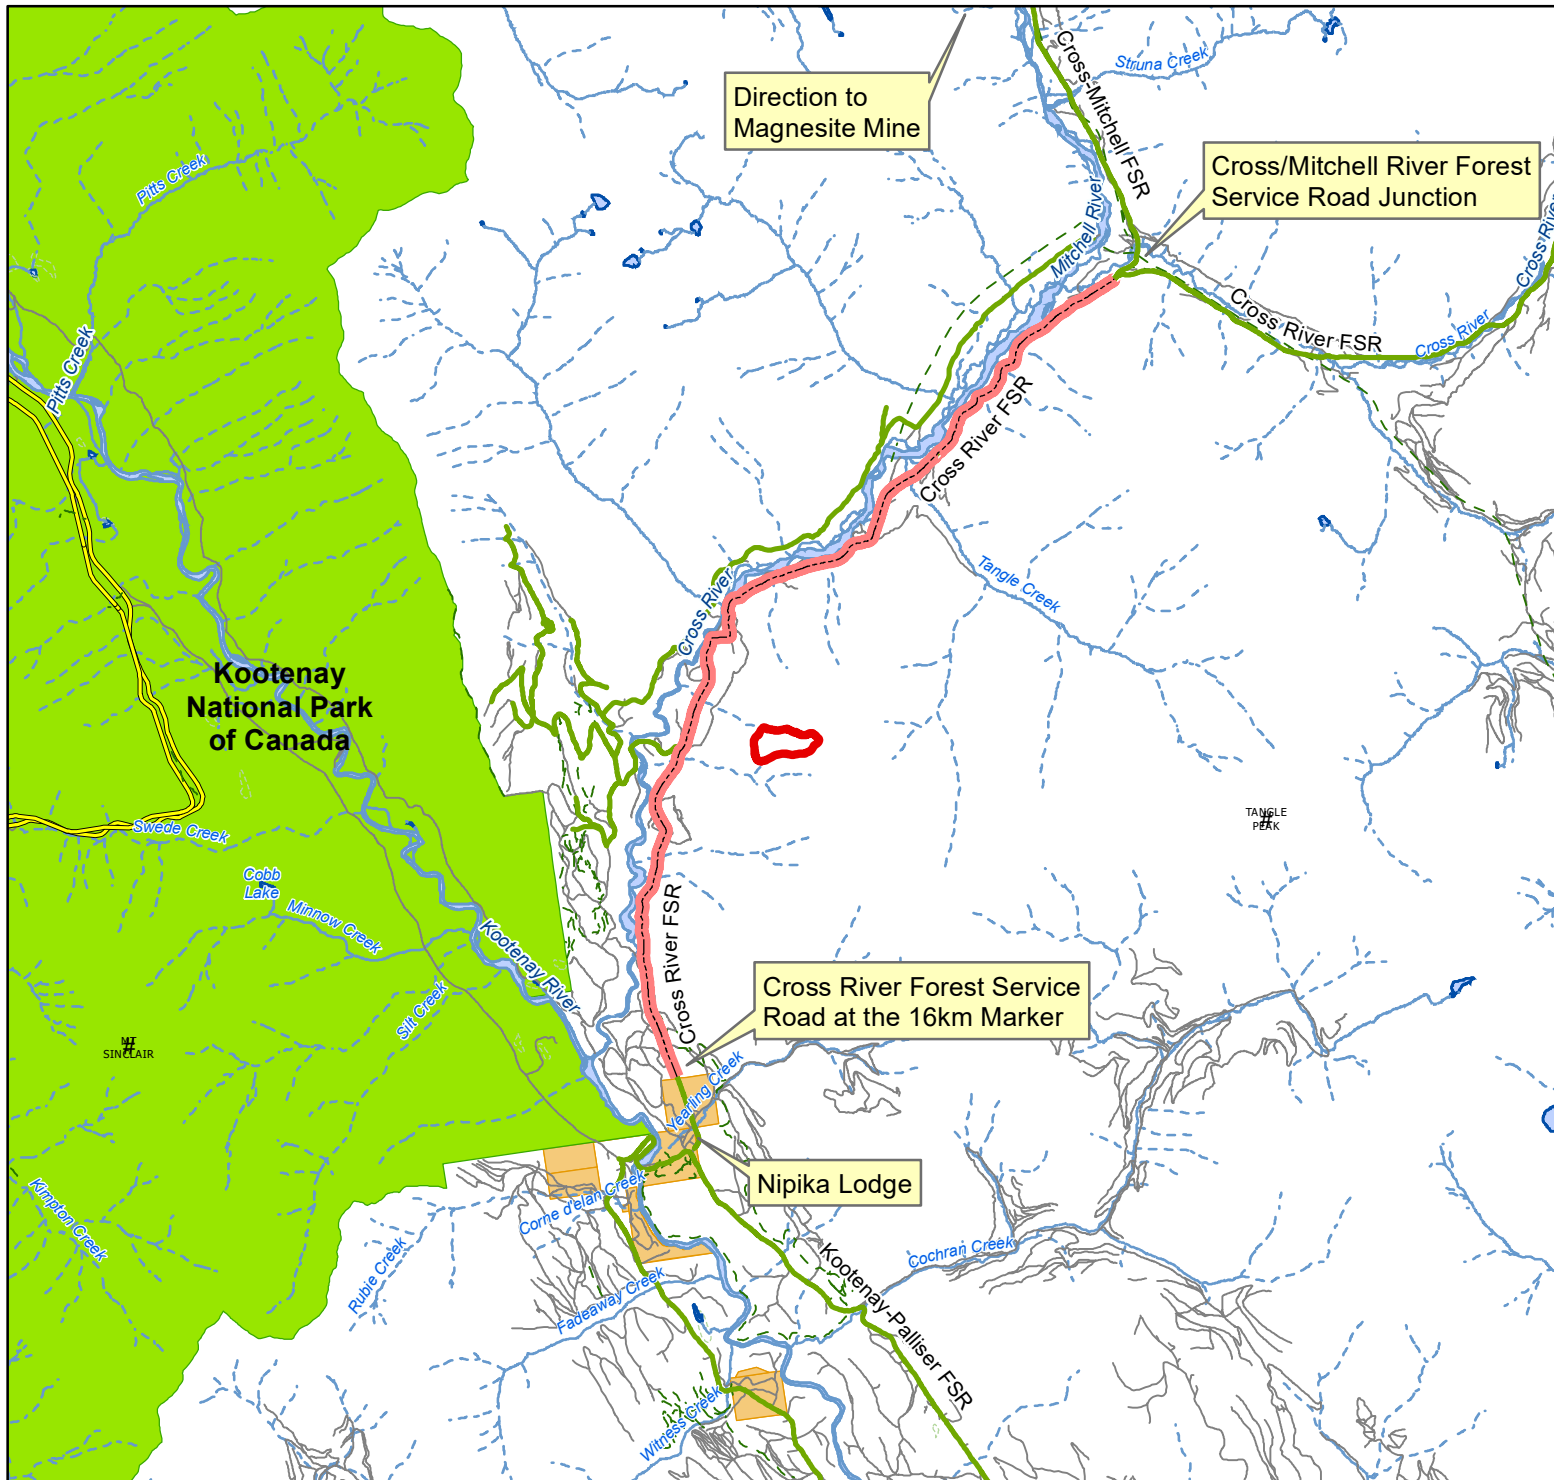

N21982 Cross River Forest Service Road Restriction

Legend

- - - Cross River Forest Service Road Restriction
- Fire Perimeter (2018/08/07)
- Forest Service Roads
- Private Roads
- Roads
- Parks
- River or Stream
- Lake

Scale: 1:120,000

0 1 2 3 4 Km

***Forest Service Road Restriction** applies to the geographic boundaries described below and is Pursuant to Section 22.2(3) of the Forest and Range Practices Act (FRPA).

Cross River Forest Service Road restriction begins at 16km marker to the Cross/Mitchell River Forest Service Road as indicated on attached map.