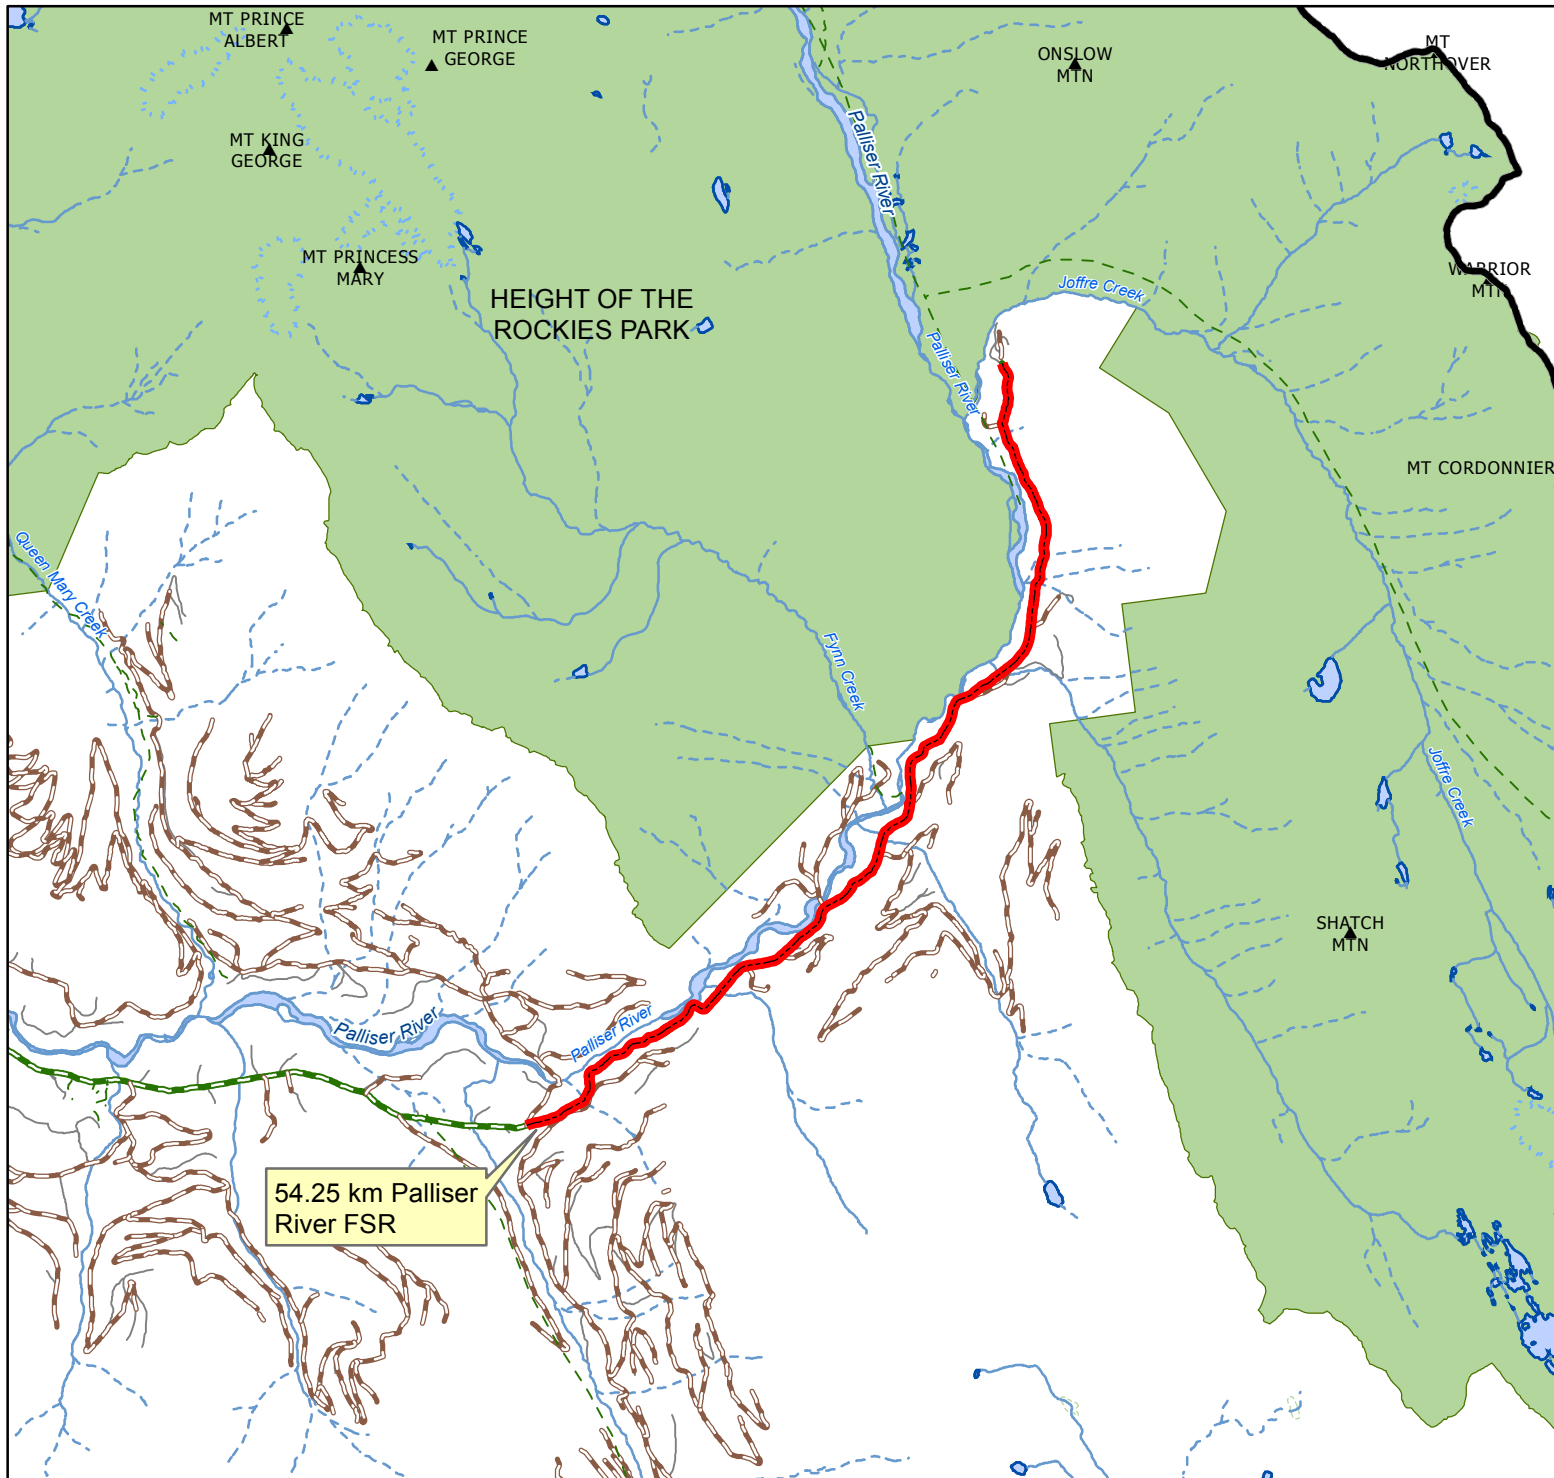

Palliser River Forest Service Road Restriction

*Forest Service Road Restriction applies to the geographic boundaries described below and is Pursuant to Section 22.2(3) of the Forest and Range Practices Act (FRPA).

Palliser River Forest Service Road restriction beginning at 54.25 km as indicated on attached map.

Produced By:

BRITISH COLUMBIA

www.gov.bc.ca

Ministry of Forests, Lands & Natural Resource Operations
BC Wildfire Service

Date: August 30, 2017
Created by: kgfranck
Coordinate System: NAD 1983 BC Environment Albers