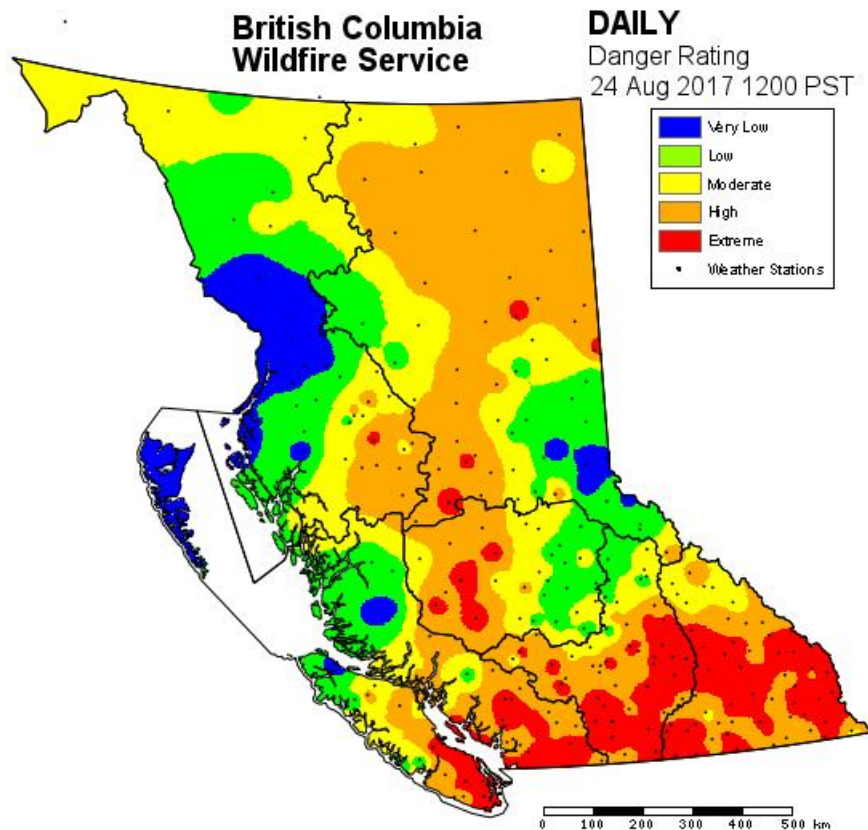

WILDFIRE UPDATE

Fire Danger Rating:

Spot a wildfire, smoke or illegal fire activity?

Call 1-800-663-5555 or *5555 on your cell phone

HELPFUL RESOURCES:

Drifting Smoke: www.bcairquality.ca/bluesky/west/index.html

Smoke Health Concerns: HealthLink BC | dial 8-1-1 | www.healthlinkbc.ca/kbaltindex.asp