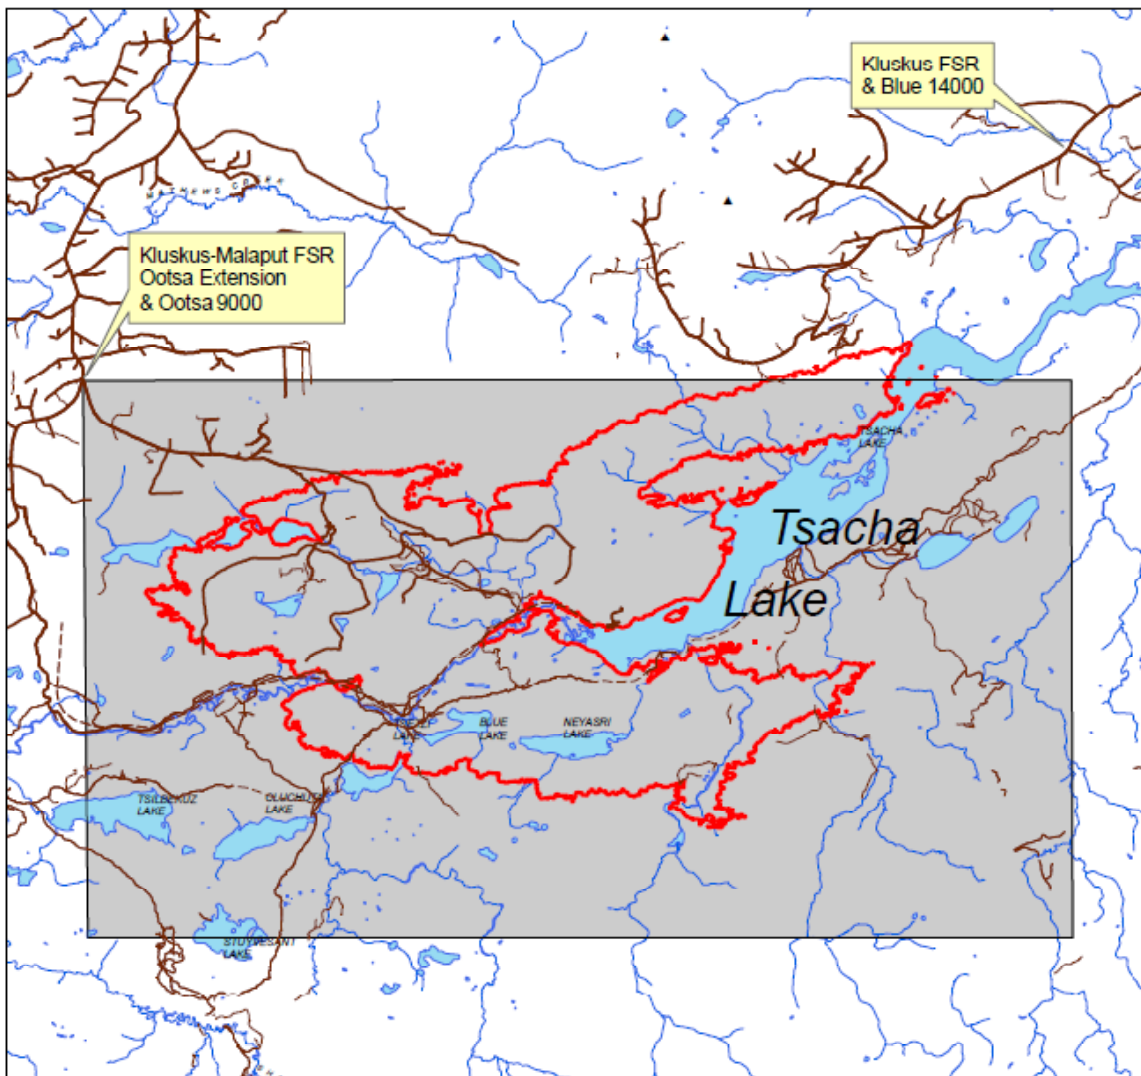

# Fire G40353 Restricted Area

August 24, 2010

1:150,000