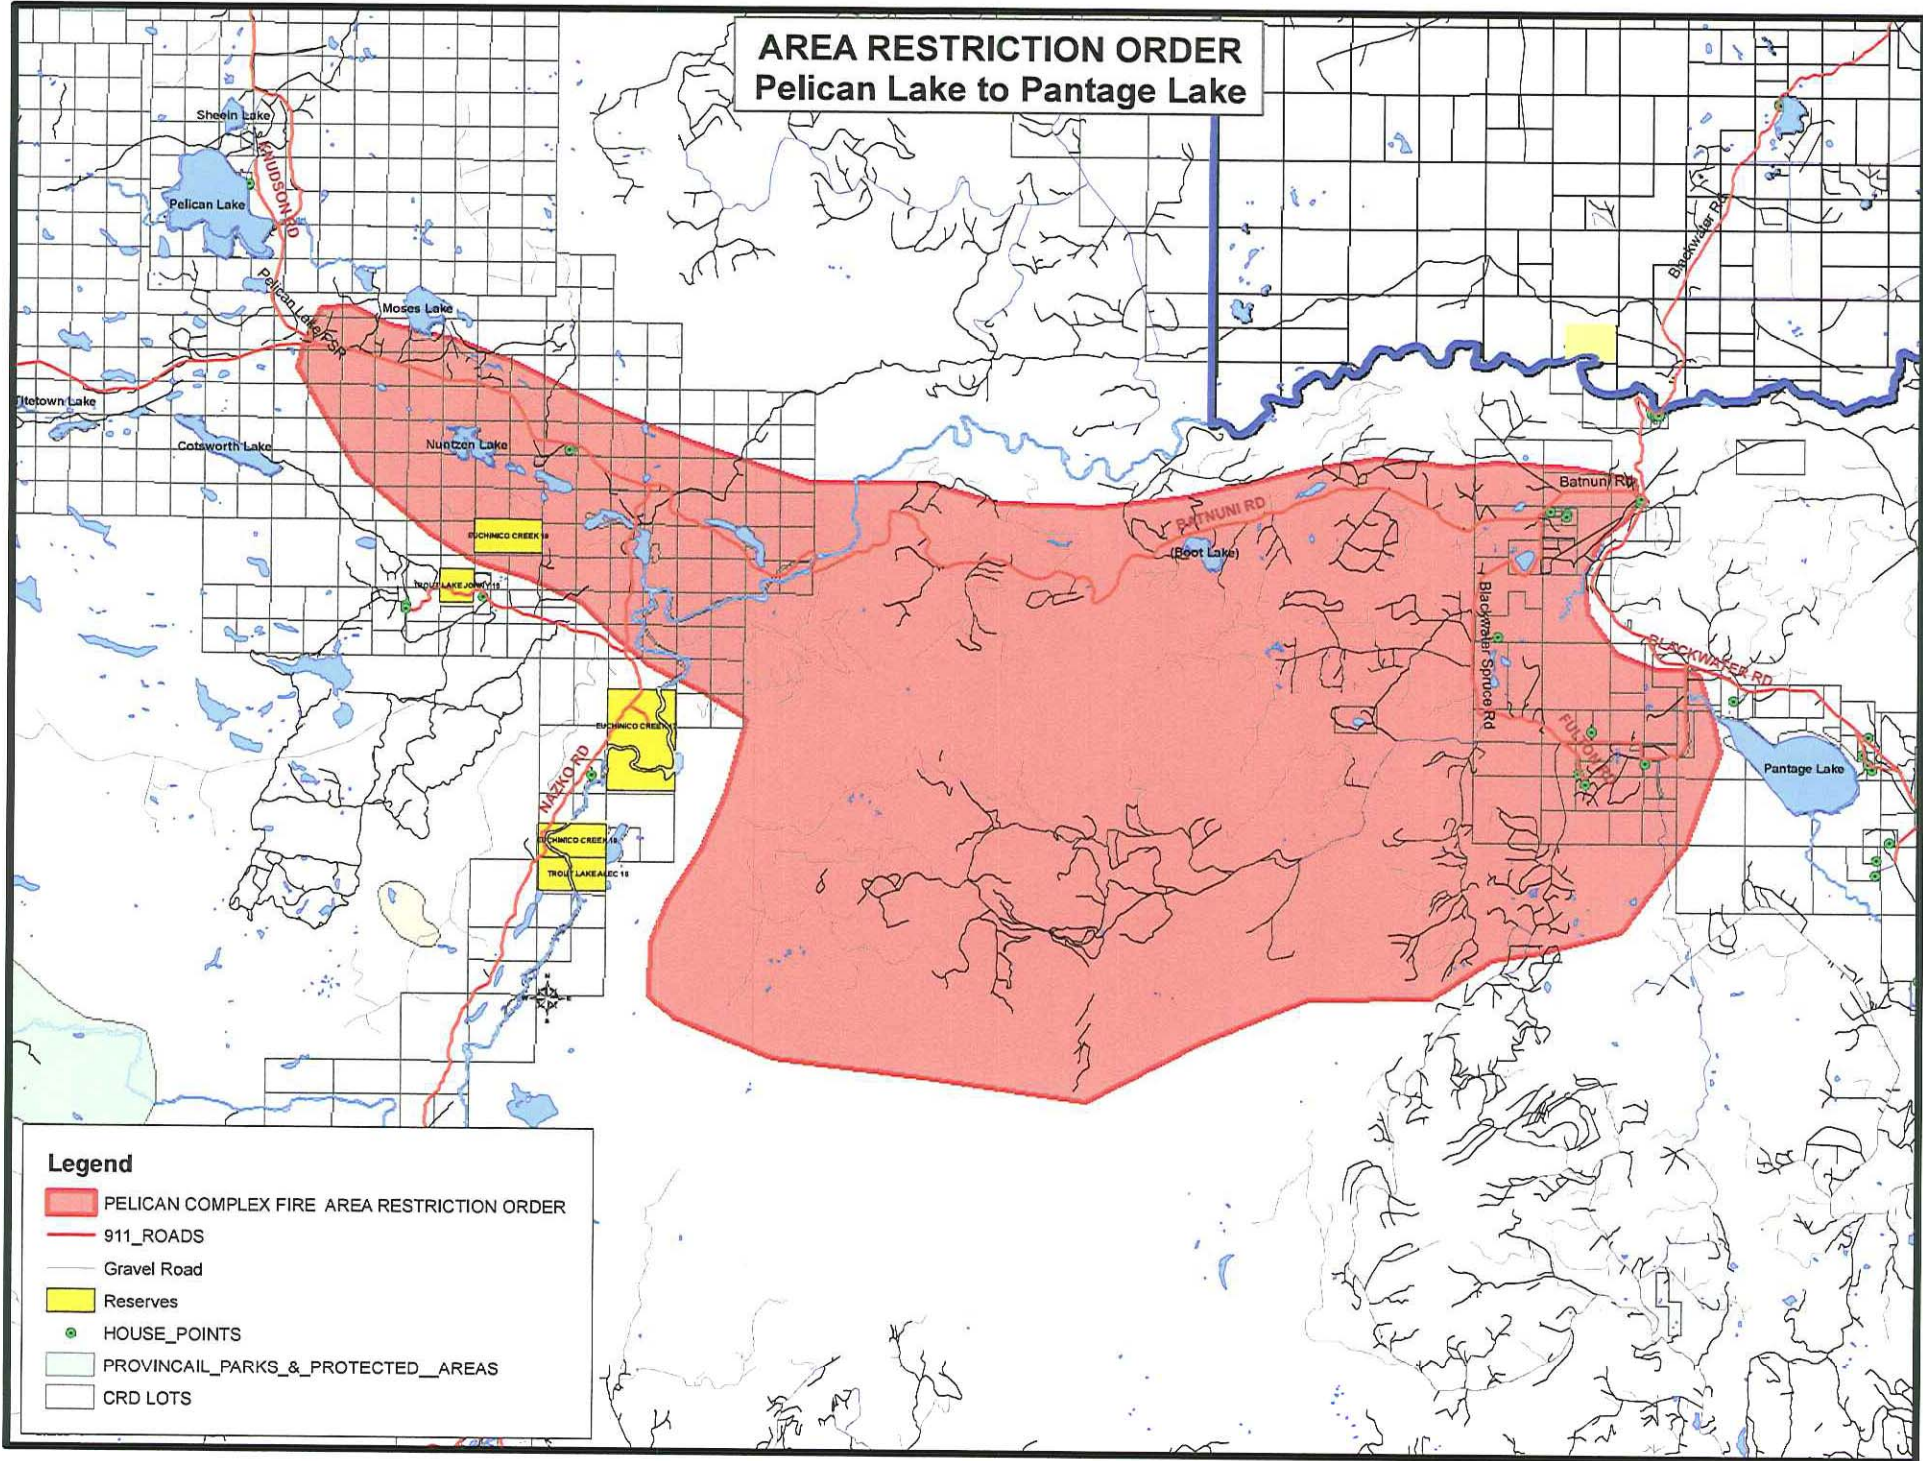

# AREA RESTRICTION ORDER Pelican Lake to Pantage Lake

## Legend

- PELICAN COMPLEX FIRE AREA RESTRICTION ORDER
- 911\_ROADS
- Gravel Road
- Reserves
- HOUSE\_POINTS
- PROVINCIAL\_PARKS\_&\_PROTECTED\_AREAS
- CRD\_LOTS