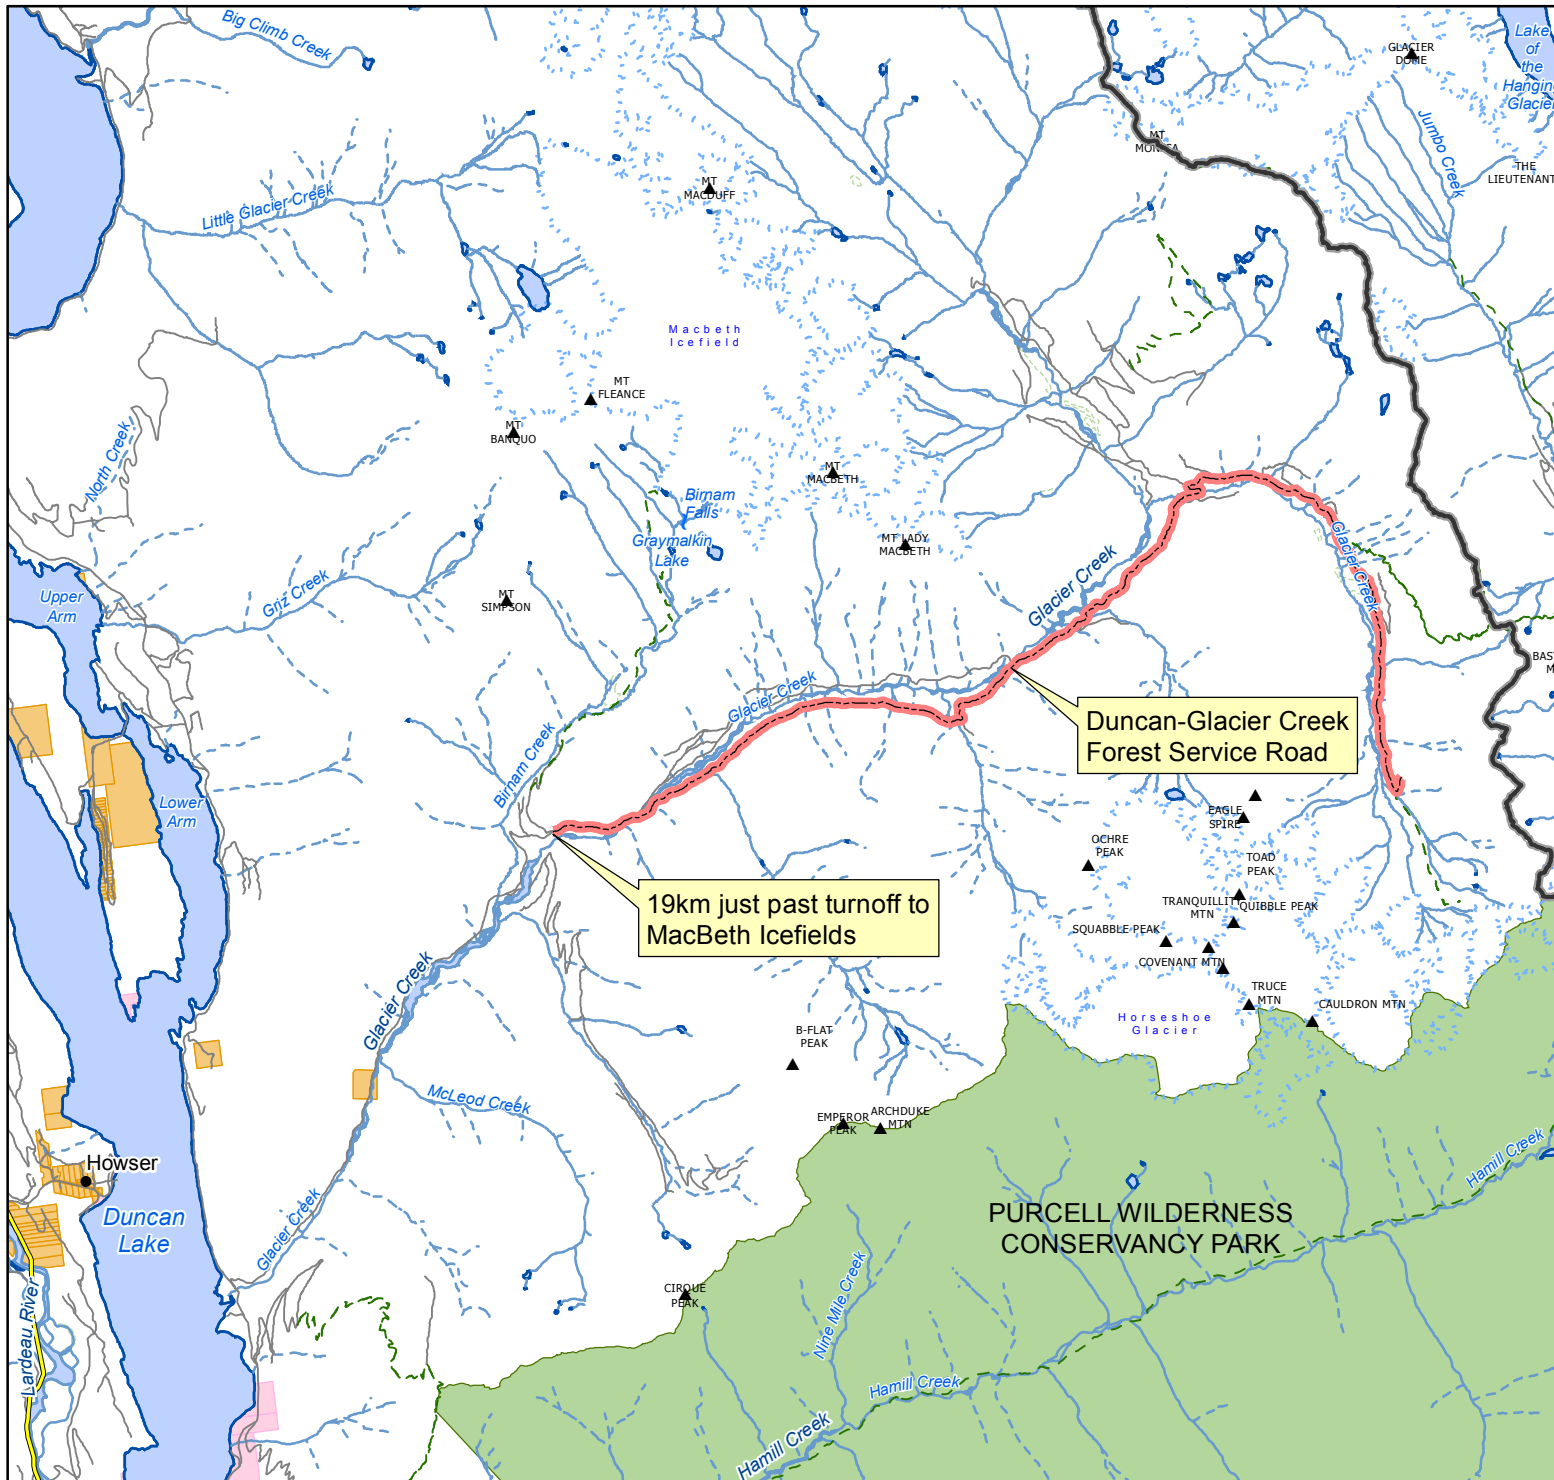

Duncan-Glacier Creek Forest Service Road Closure

Legend

- Duncan-Glacier Creek Forest Service Road Closure
- Road
- River or Stream
- Lake
- Private
- Parks

Scale: 1:120,000

0 1 2 3 4 Km

***Forest Service Road Restriction** applies to the geographic boundaries described below and is Pursuant to Section 22.2(3) of the Forest and Range Practices Act (FRPA).

Duncan-Glacier Creek Forest Service Road closure begins at approx. 19km marker just past turnoff to MacBeth Icefields as indicated on attached map.