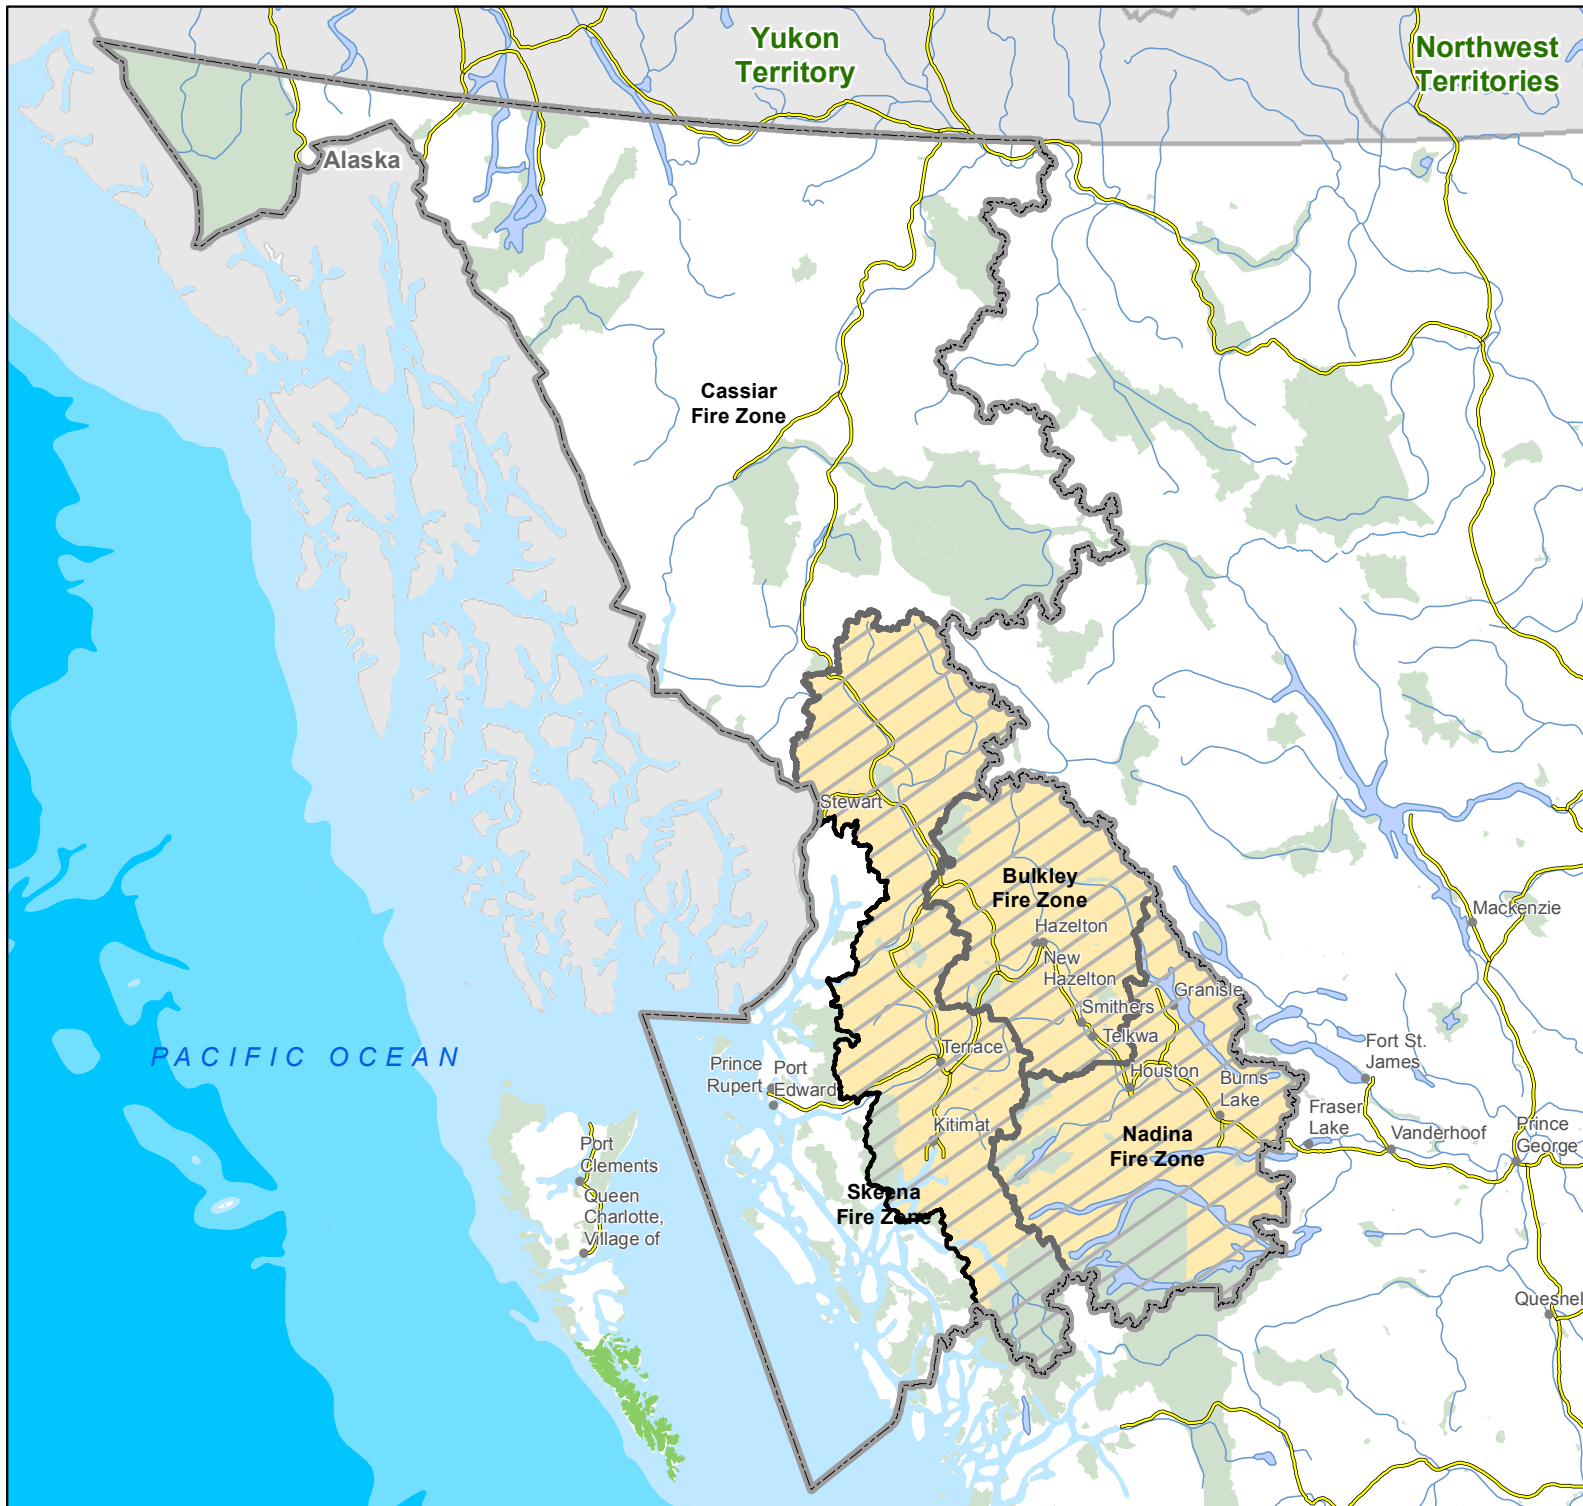

Northwest Fire Centre Category 2 and 3 Prohibitions, Restricted Equipment and Activities

- Northwest Fire Centre
- Fire Zone Boundary
- BC Parks / Protected Area
- National Park
- Prohibition Area*

- *Prohibition Area** restricts the following:
- Category 2 open fire
 - Category 3 open fire
 - Fireworks, including fire crackers
 - The use of binary exploding targets
 - The use of air curtain burners (forced-air burning systems)
 - Sky lanterns
 - Burning barrels

Produced By:
BRITISH COLUMBIA
 www.gov.bc.ca
 Ministry of Forests, Lands & Natural Resource Operations
 BC Wildfire Service
 Created Date: August 18, 2016
 Created by: rstohman
 Coordinate System: NAD 1983 Albers