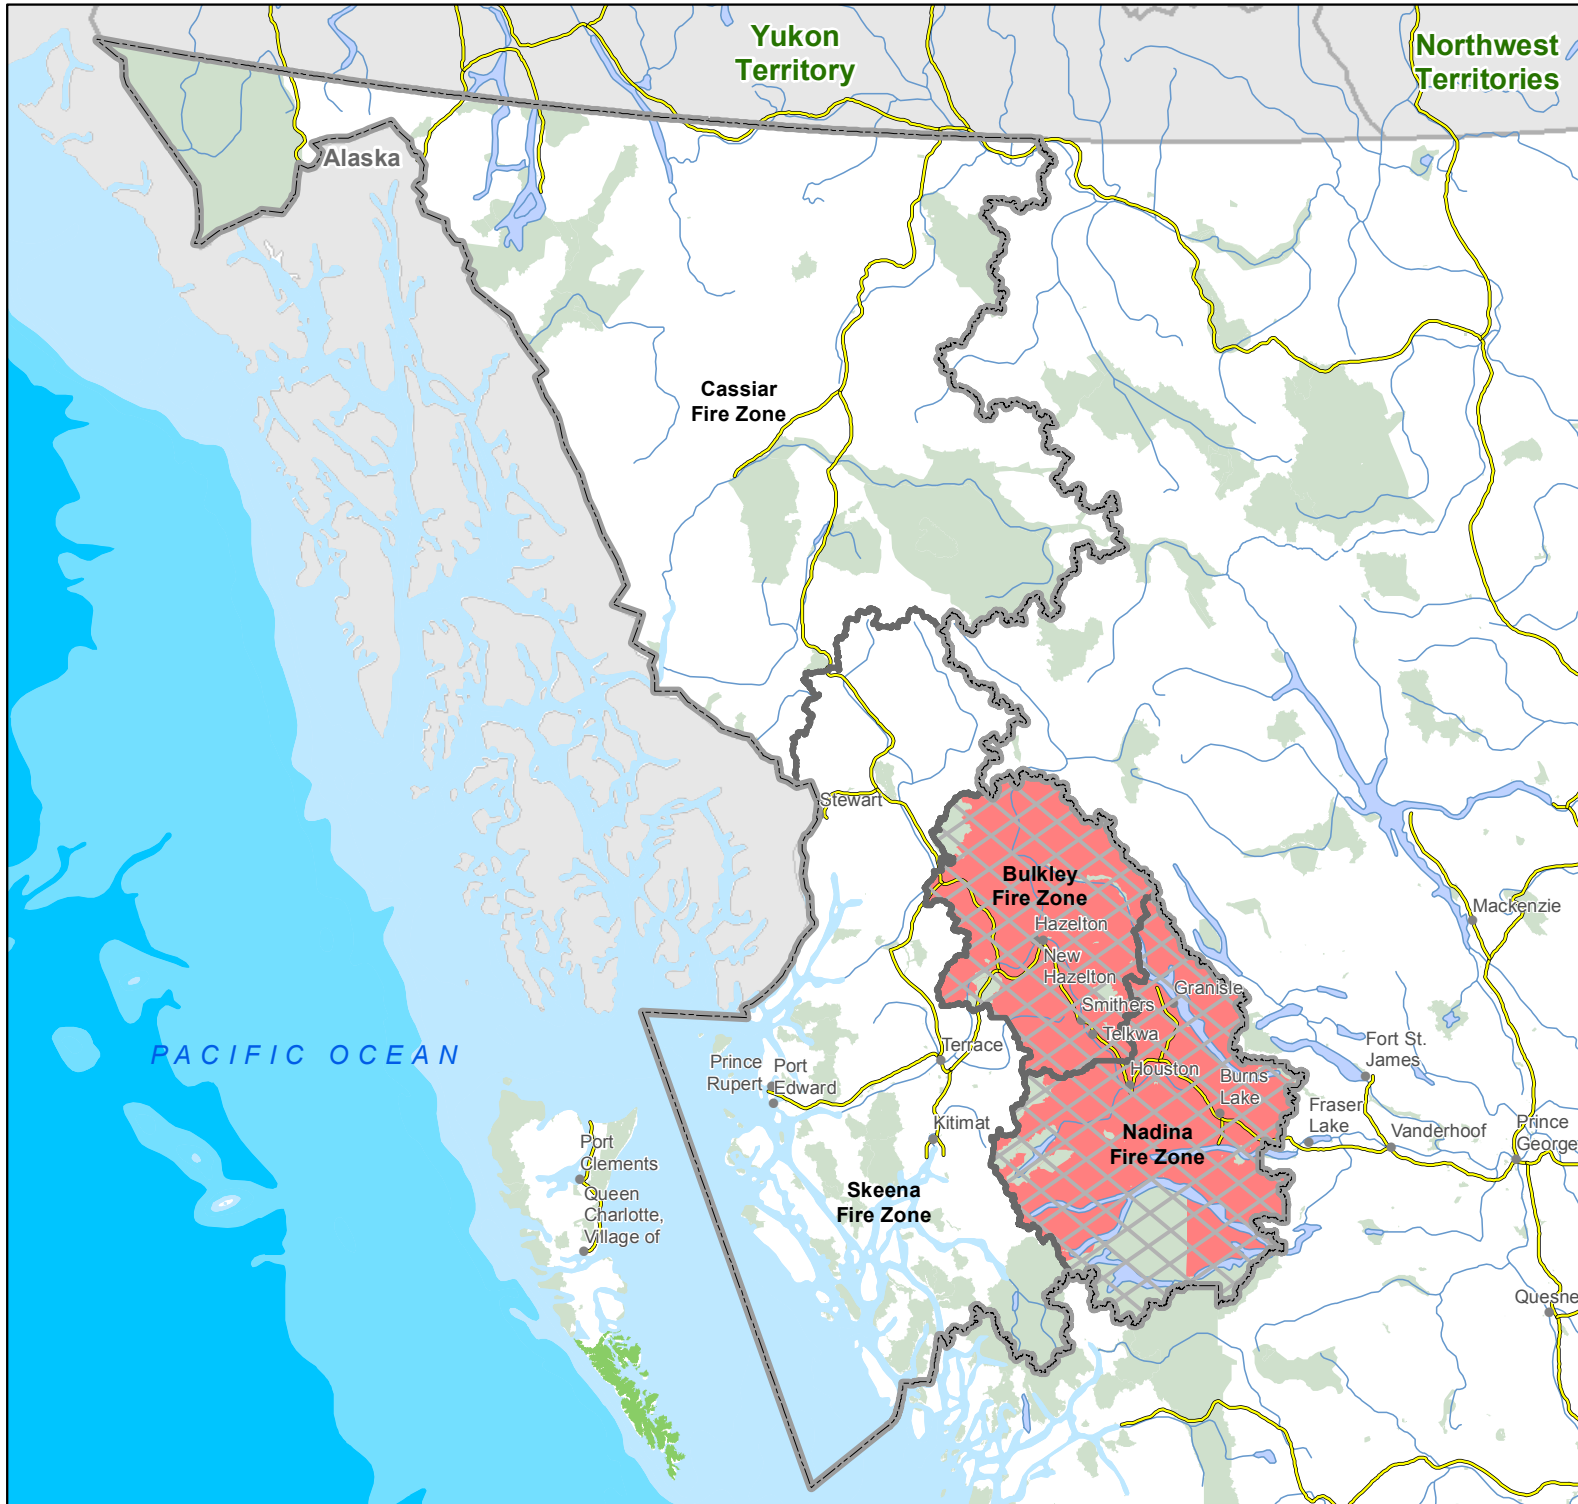

Northwest Fire Centre Campfire Prohibitions

Northwest Fire Centre
 Fire Zone Boundary
 BC Parks / Protected Area
 National Park
 Prohibition Area*

1:5,000,000

0 25 50 100 150 200 Km

***Prohibition Area** restricts the following:

Produced By:
BRITISH COLUMBIA
 www.gov.bc.ca
 Ministry of Forests, Lands & Natural Resource Operations
 BC Wildfire Service
 Created Date: August 18, 2016
 Created by: rstohman
 Coordinate System: NAD 1983 Albers