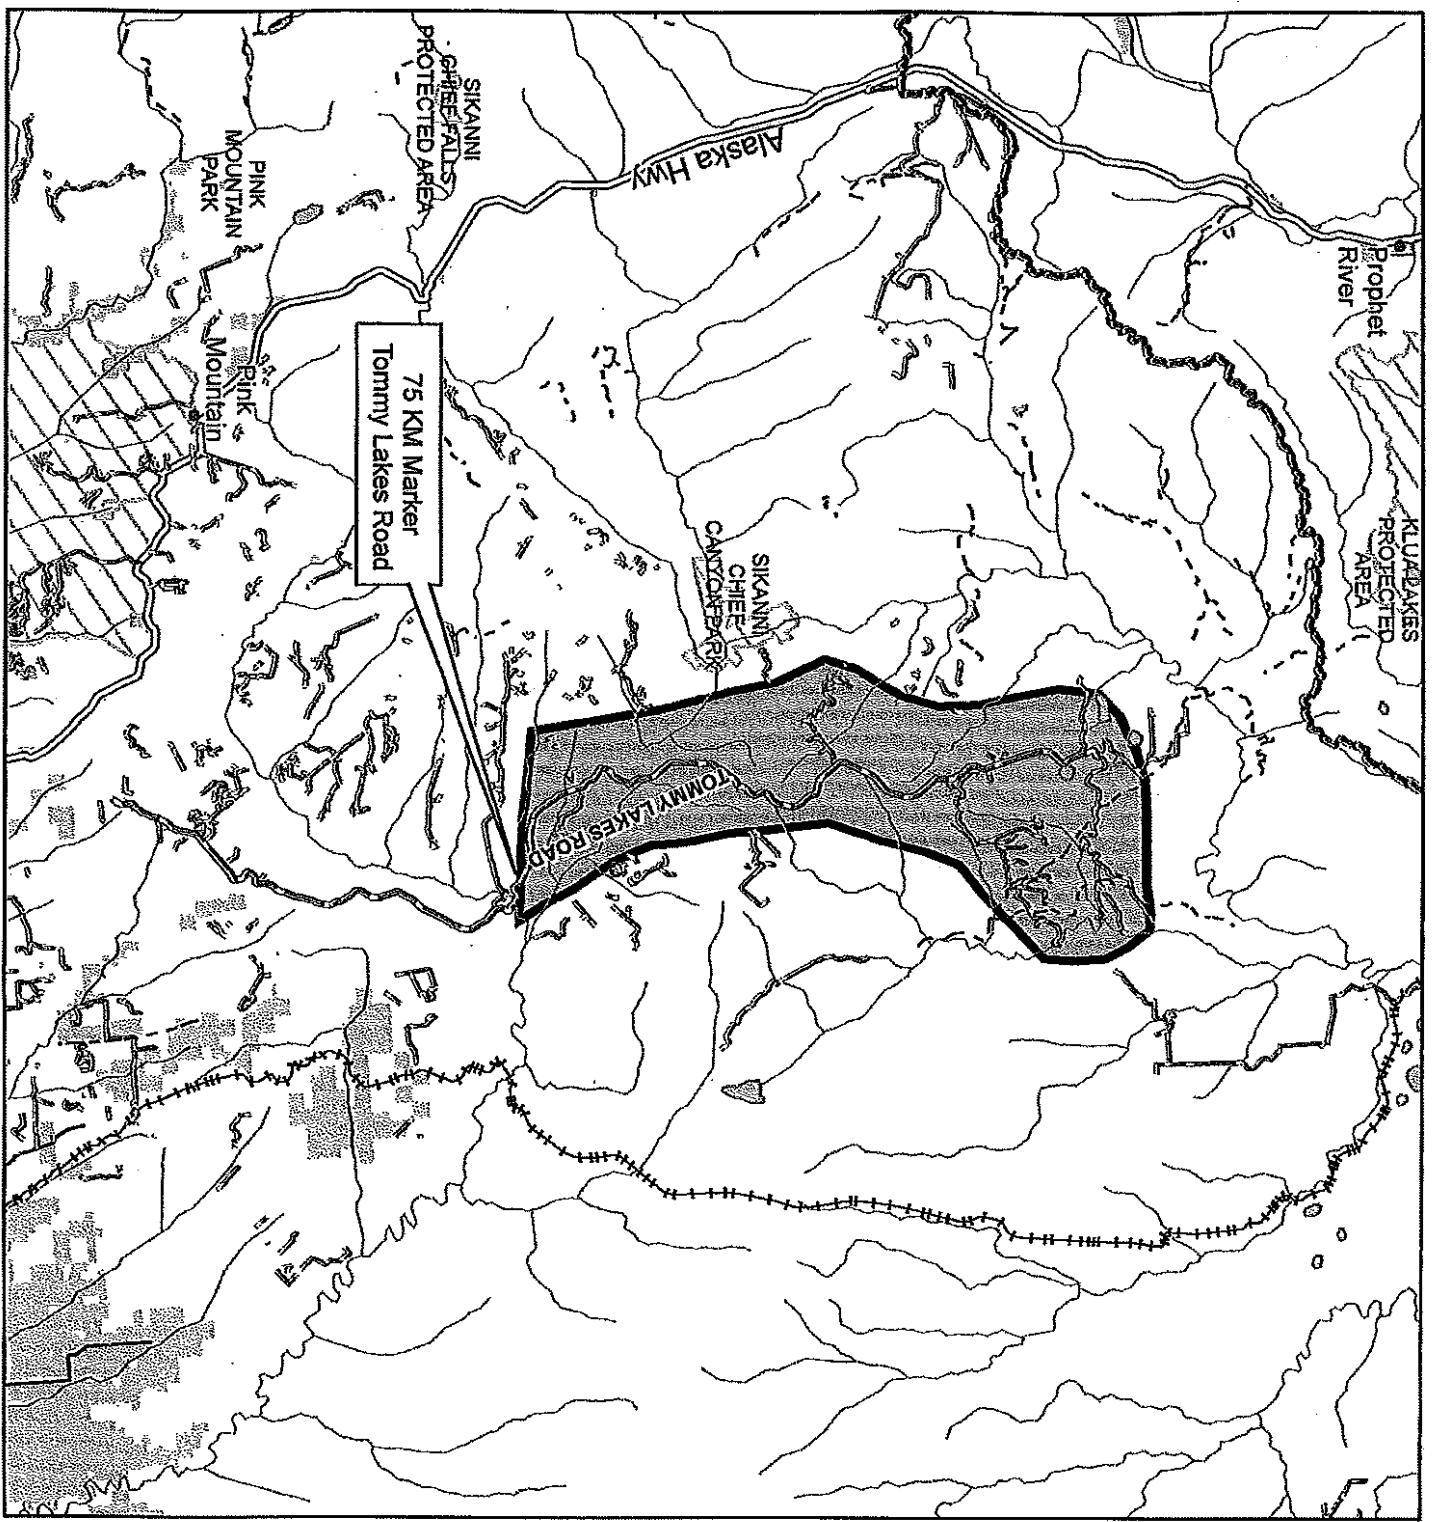

# Restriction Order Tommy Lakes Fire G80439

**Area Restriction\***

- Highways
- Forest Service Roads
- Road Permit
- Road
- Rail Line
- Trail
- Parks & Protected Areas Values
- Private

1:700,000

0 4.75 9.5 19 28.5 Km

\*Area Restriction Order applies to:  
 75 km north including all roads from Tommy Lake Road

Prepared by  
**BRITISH COLUMBIA**  
 www.gov.bc.ca

Ministry of Forests, Lands & Natural Resource Operations  
 Wildlife Management Branch

Date: August 17, 2014  
 Created by: espen@fr

Coordinate System: NAD 1983 BC Environment/Albers  
 8.5x11.mxd