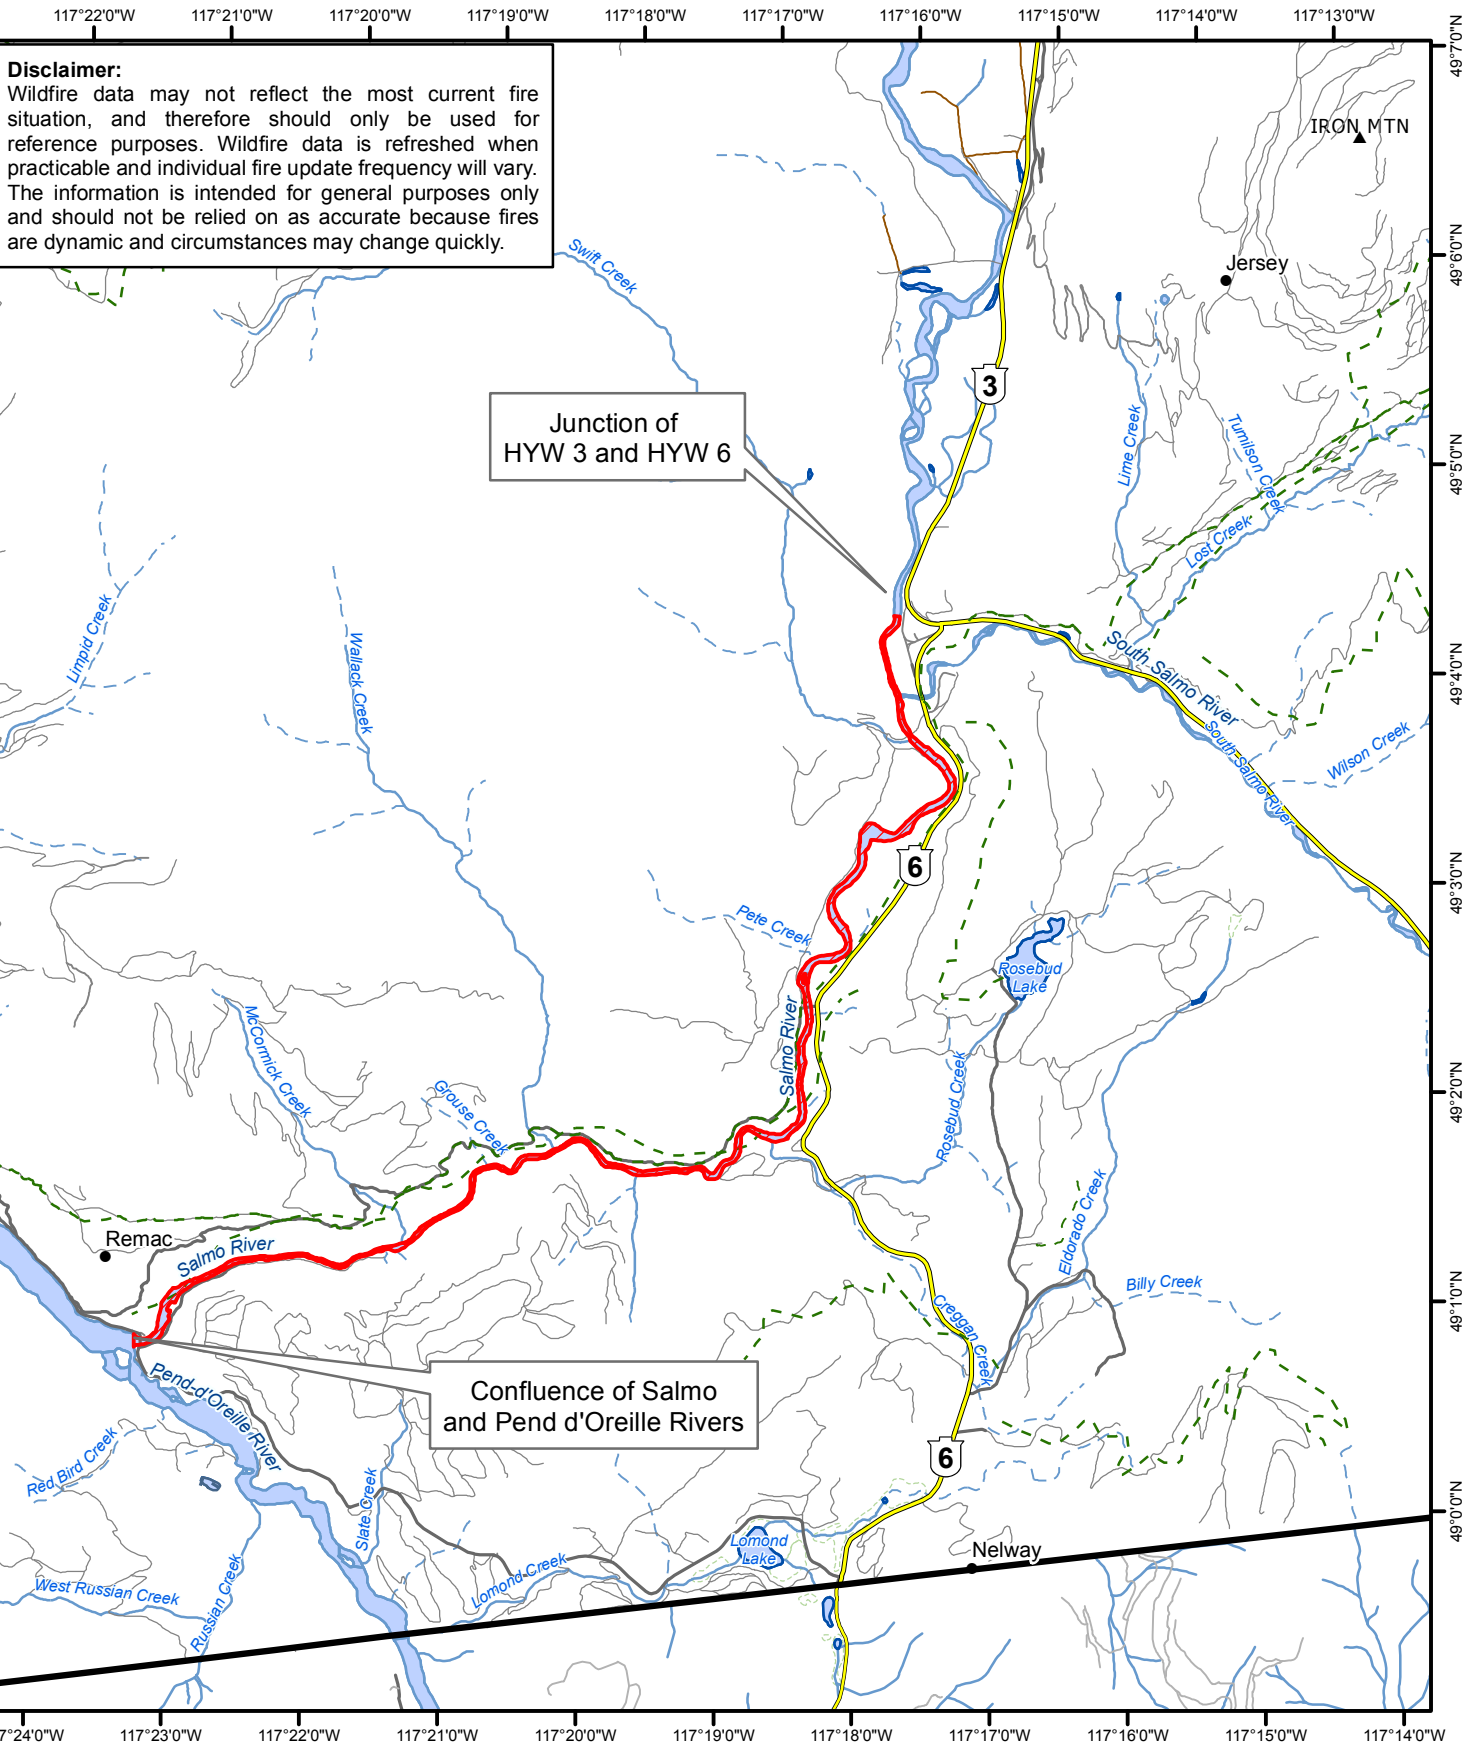

### Data Sources and Notes

Filename: N51634\_Area\_Restriction\_8.5x11P\_V3  
Projection: NAD 1983 BC Environment Albers  
Datum: North American 1983  
Date/Time Created/Revised: Aug 16, 2017 1332  
Created by: wbur

1:67,347

1 centimeter = 673 meters

 Area Restriction

**Disclaimer:**  
Wildfire data may not reflect the most current fire situation, and therefore should only be used for reference purposes. Wildfire data is refreshed when practicable and individual fire update frequency will vary. The information is intended for general purposes only and should not be relied on as accurate because fires are dynamic and circumstances may change quickly.

Junction of  
HYW 3 and HYW 6

Confluence of Salmo  
and Pend d'Oreille Rivers

117°22'0"W 117°21'0"W 117°20'0"W 117°19'0"W 117°18'0"W 117°17'0"W 117°16'0"W 117°15'0"W 117°14'0"W 117°13'0"W

49°7'0"N 49°6'0"N 49°5'0"N 49°4'0"N 49°3'0"N 49°2'0"N 49°1'0"N 49°0'0"N