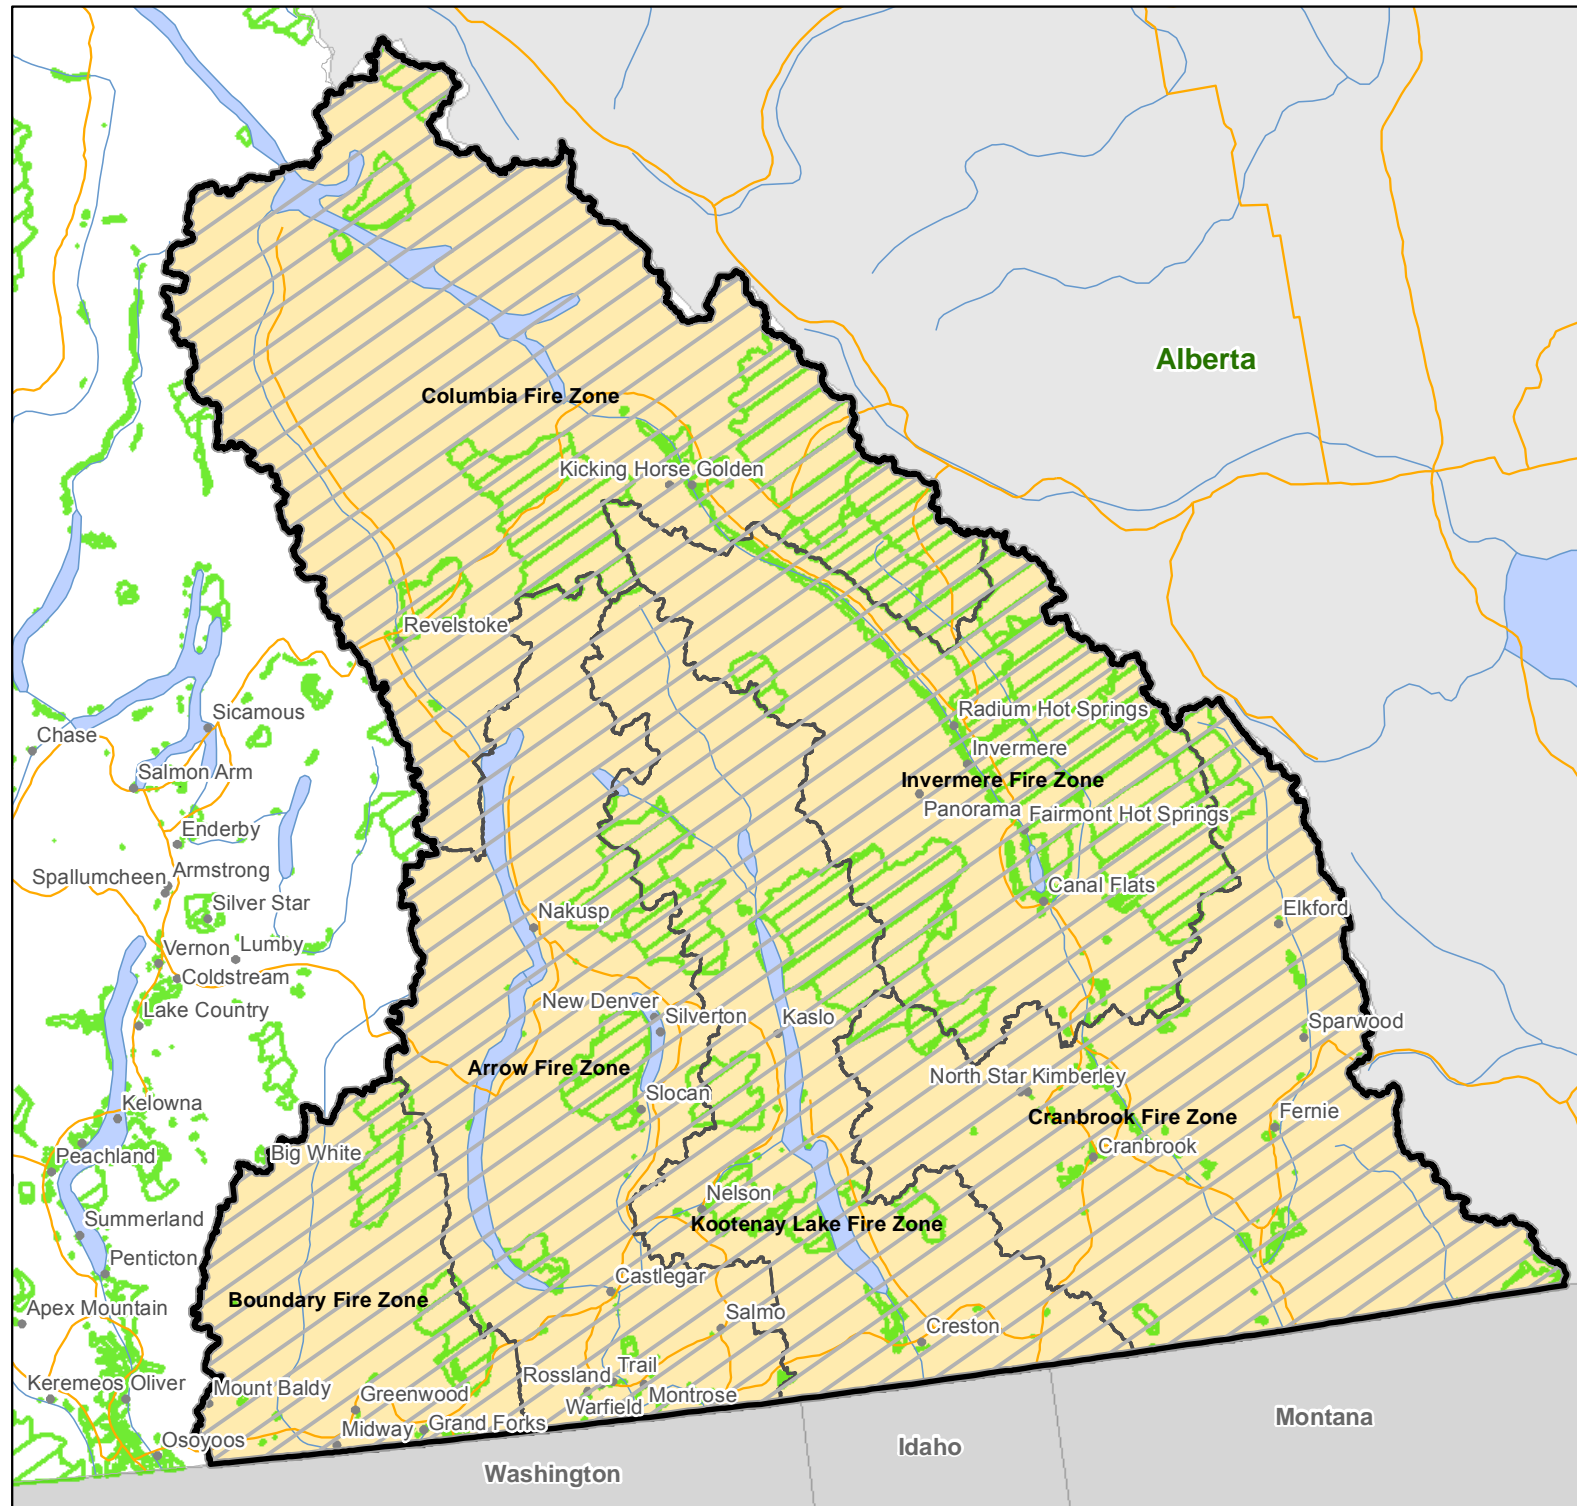

Southeast Fire Centre Open Fire Prohibitions, Restricted Equipment and Activities

- Southeast Fire Centre
- Fire Zones
- BC Parks / Protected Areas
- Prohibition Area*

- *Prohibition Area** restricts the following:
- Category 2 open fire
 - Category 3 open fire
 - Fireworks, including fire crackers
 - Tiki and similar kinds of torches
 - Sky lanterns
 - Burning barrels

Produced By:

BRITISH COLUMBIA

www.gov.bc.ca

Ministry of Forests, Lands & Natural Resource Operations
Wildfire Management Branch

Date: August 15, 2014
Created by: gerlands
Coordinate System: NAD 1983 Albers