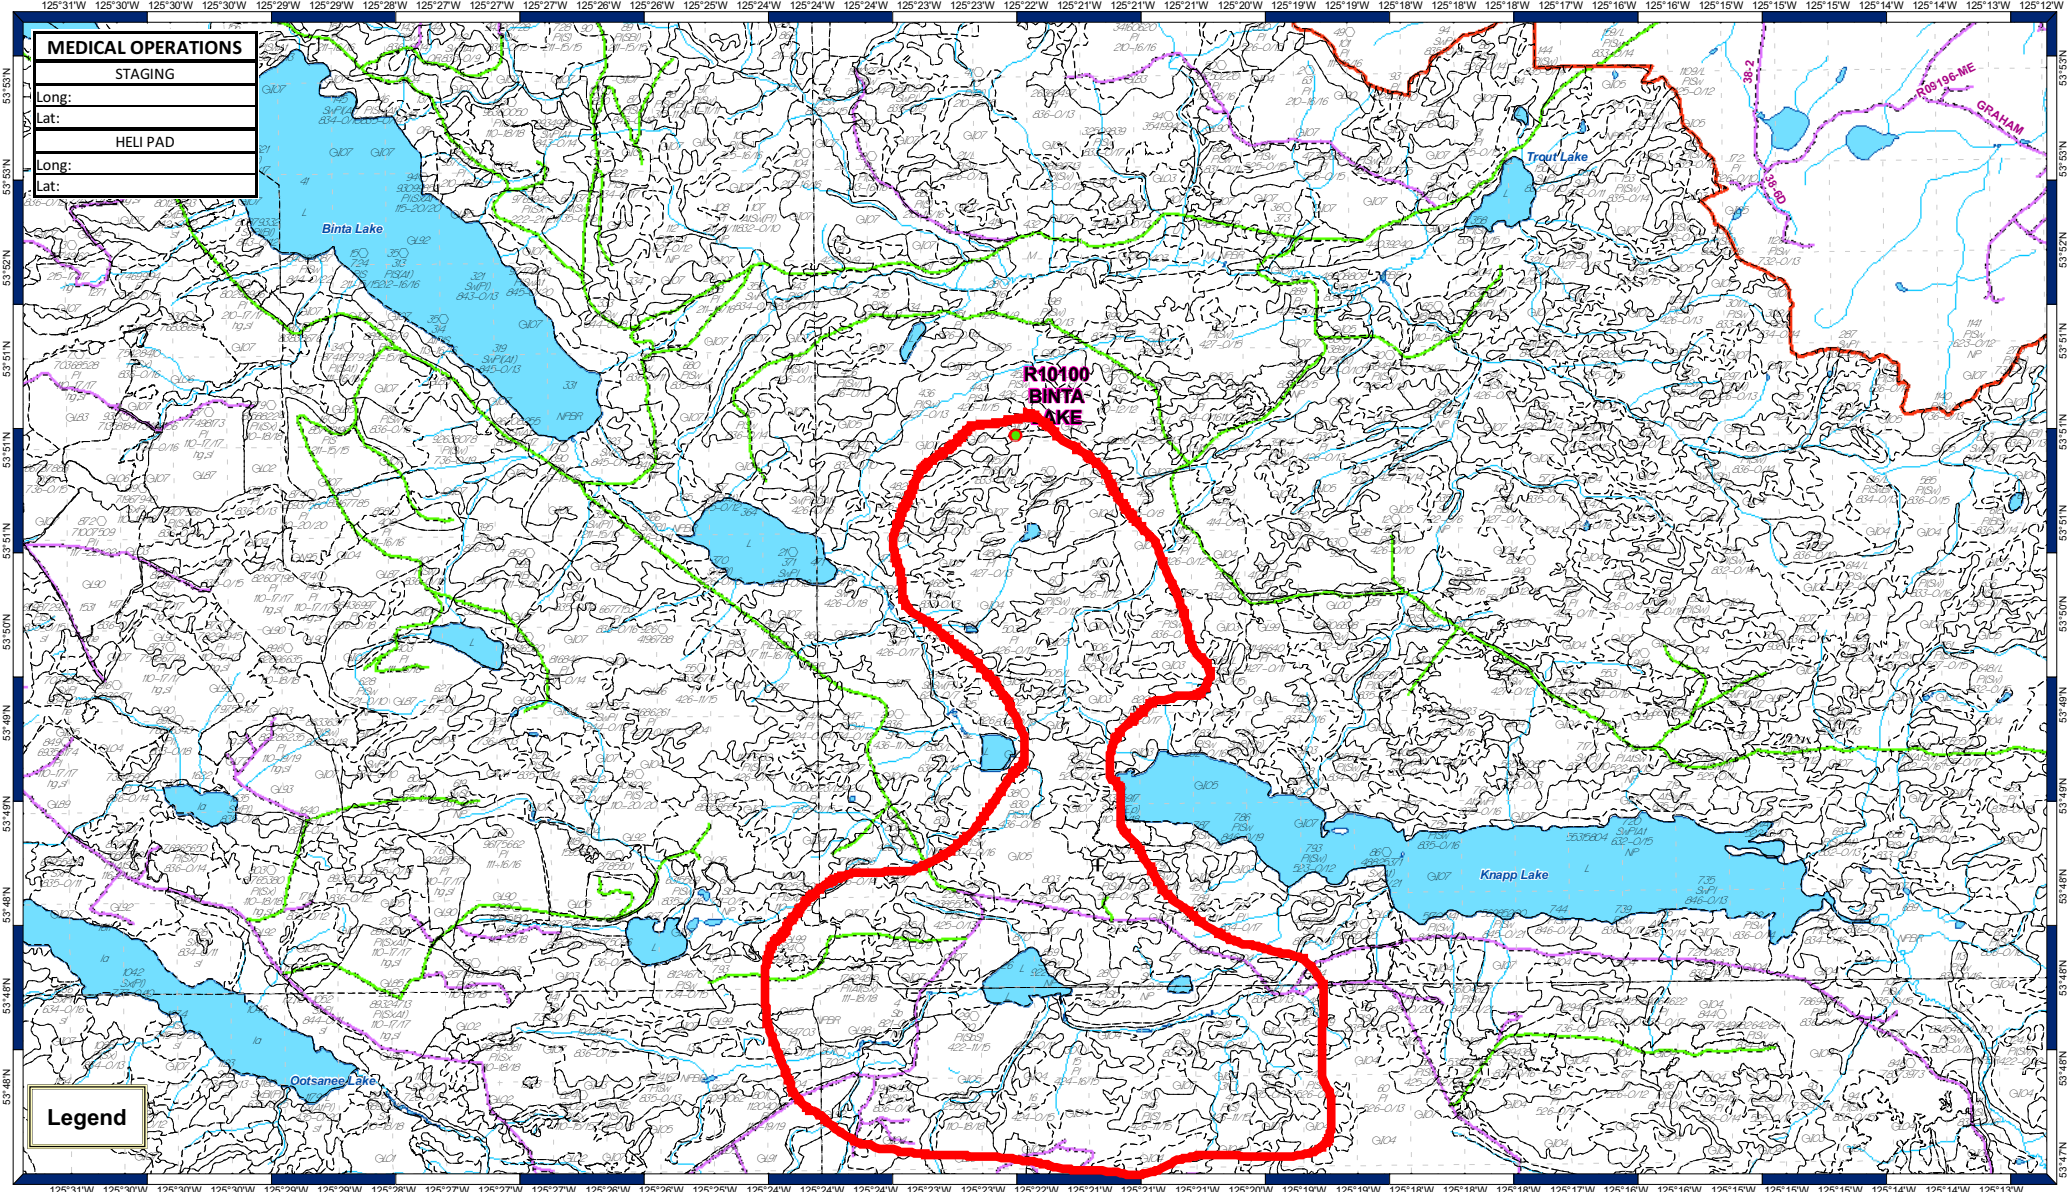

MEDICAL OPERATIONS	
STAGING	
Long:	
Lat:	
HELI PAD	
Long:	
Lat:	

Legend

R10100 FIRE MAP BINTA LAKE

+/- 1800 Ha
Perimeter Updated Aug. 14th, 2010
Map Updated: Aug. 14th, 2010

Scale: 1:50,000

CREATED ON: AUGUST 1st, 2010
 CREATED BY: JAMIE BALLARD