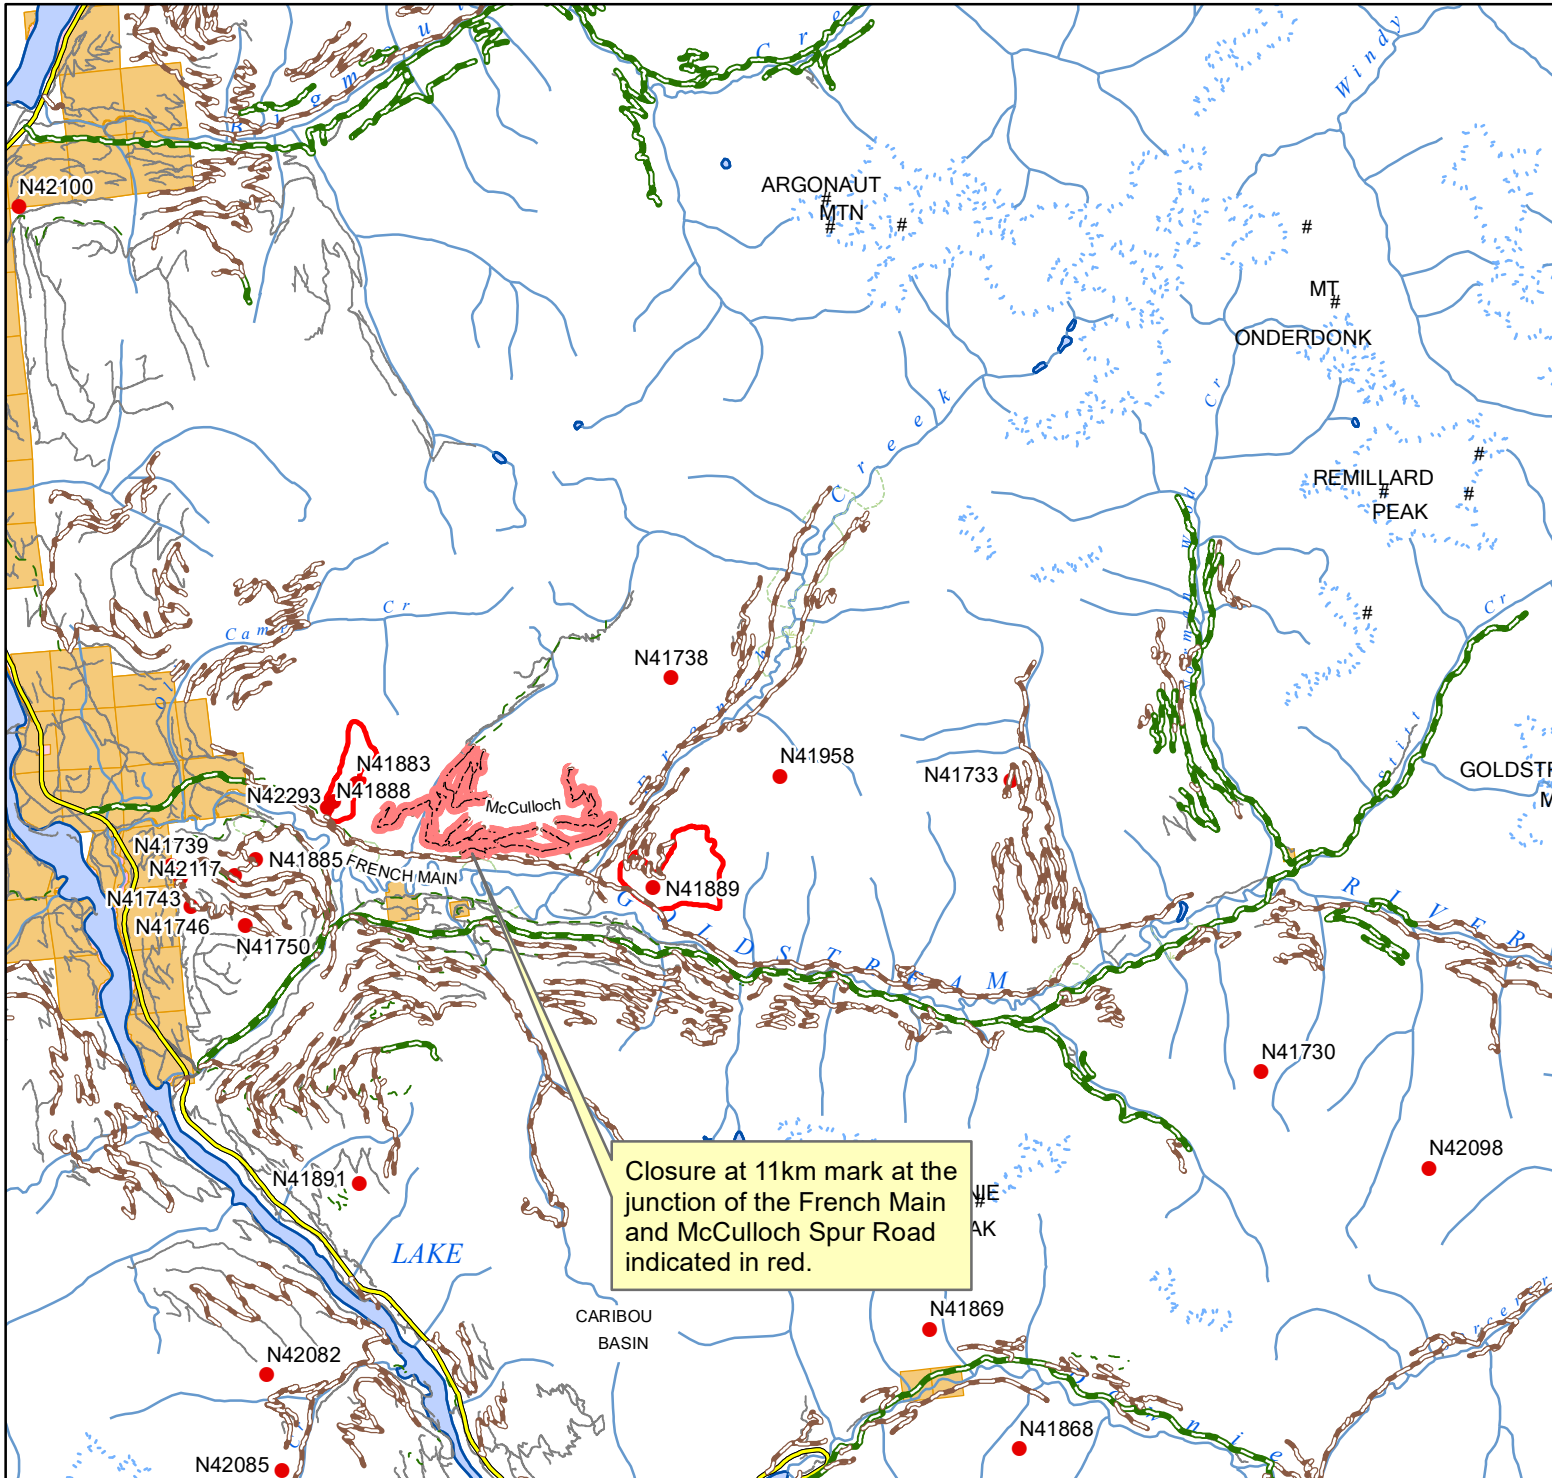

N42293 McCulloch Spur Road Restriction

- Road Restrictions
- Fire Point
- Fire Perimeter
- Forest Service Road
- Road Permit
- Highway
- Road
- Private

1:200,000

0 2 4 6 8 Km

*Forest Service Road Restriction applies to the geographic boundaries described below and is Pursuant to Section 22.2(3) of the Forest and Range Practices Act (FRPA).

French Main and McCulloch Spur road restriction at 11km marker as indicated.