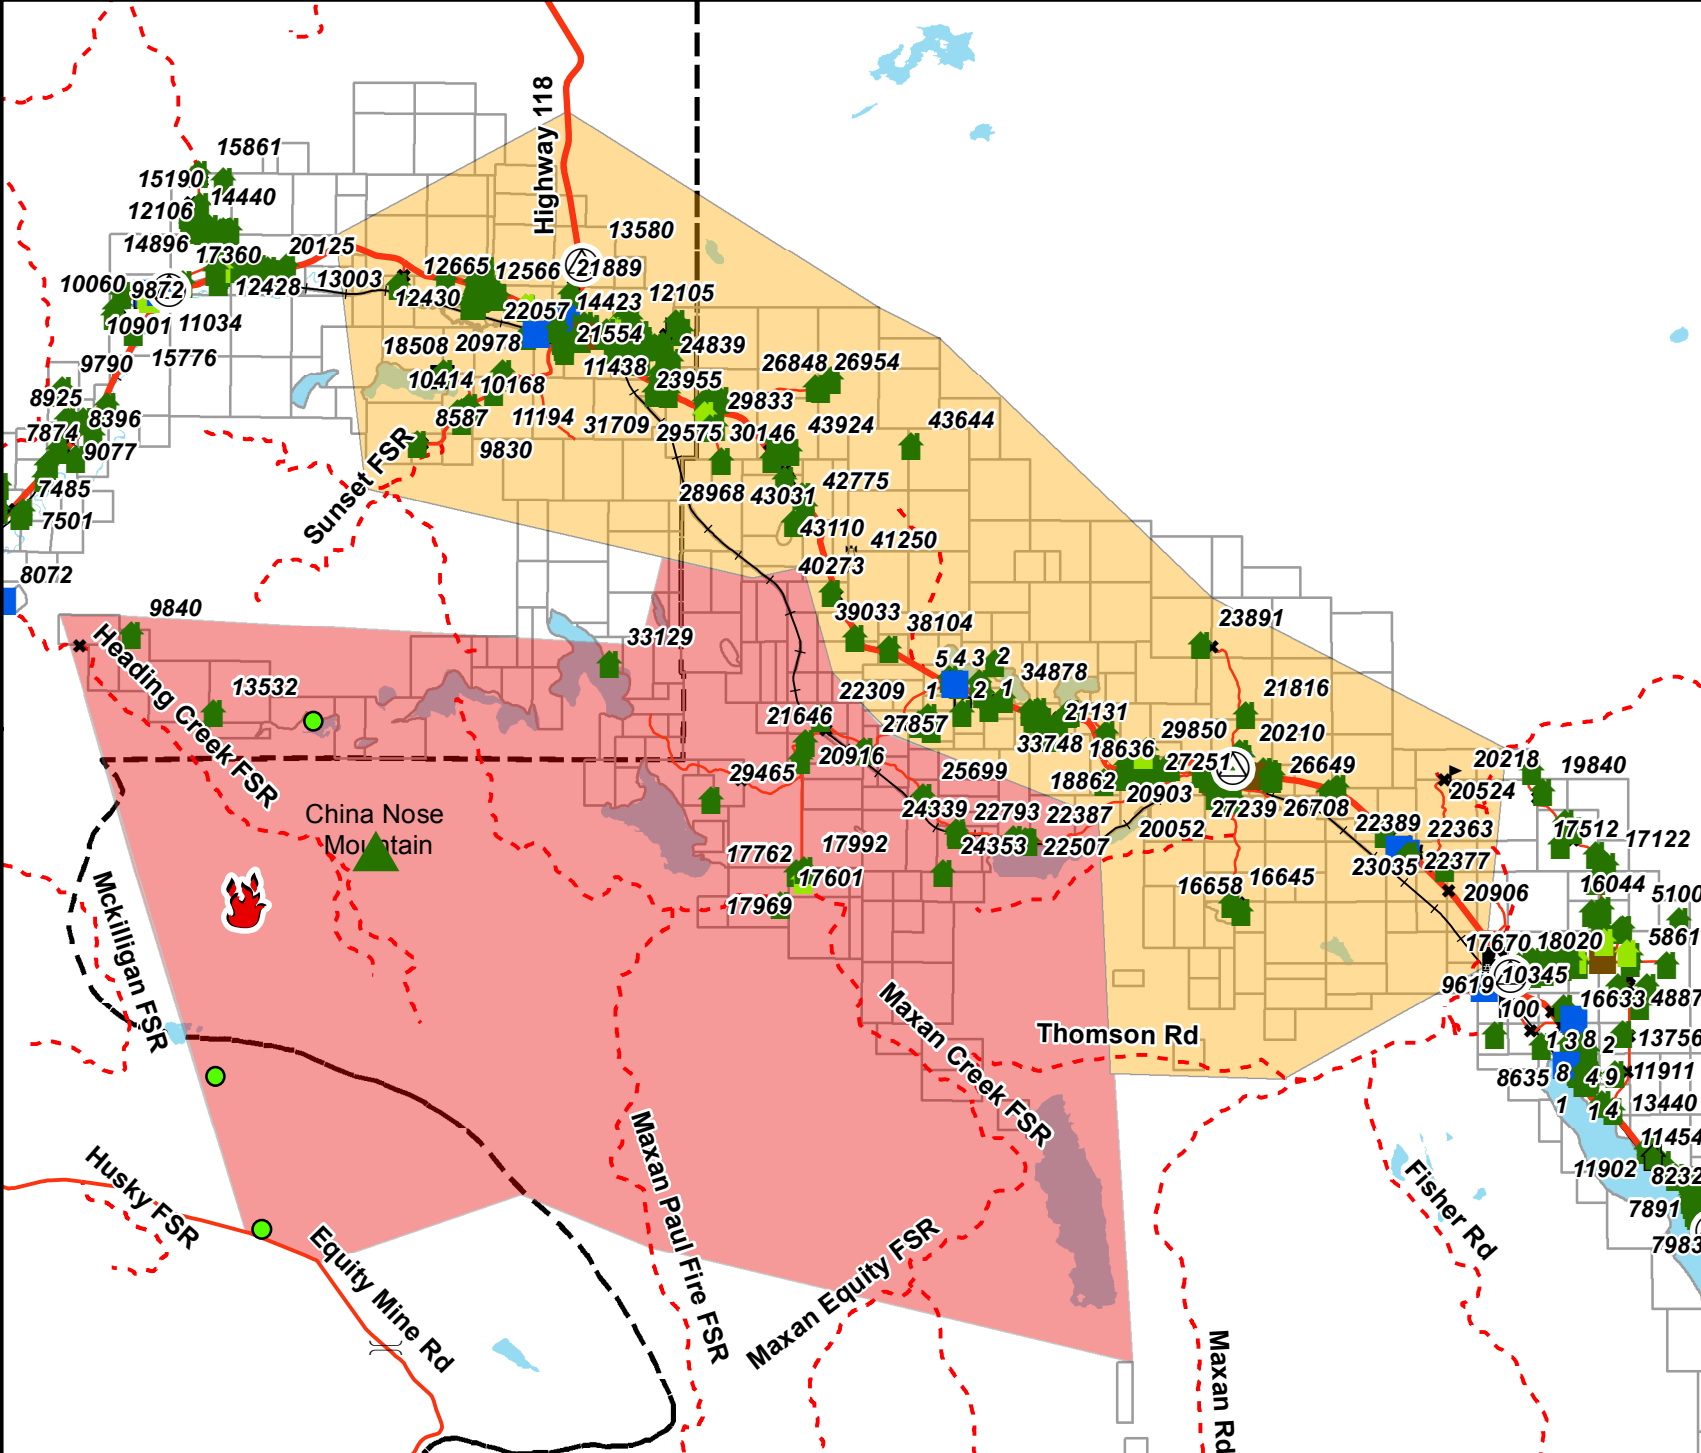

China Nose Fire - Aug 13 2014 - 1230h

Legend

1. Church
   - Commercial
   - Community Hall
   - Fire Department
   - House
   - Mobile Home
   - School
   - Secondary Suite
   - Tower
   - Utility
   - Vacant
   - Forest Service Road
   - Highway
   - Major Secondary Road
   - Secondary Road
   - City Street
   - Railways
2. **Zones**
3. Alert
   - Evac
   - District Lots
   - RDBN Lakes
   - Electoral Area Boundary
   - RDBN Boundary

Scale: 1 cm = 2,000 m
User: diondi.tan
Date: 13/08/2014
Time: 12:11:31 PM