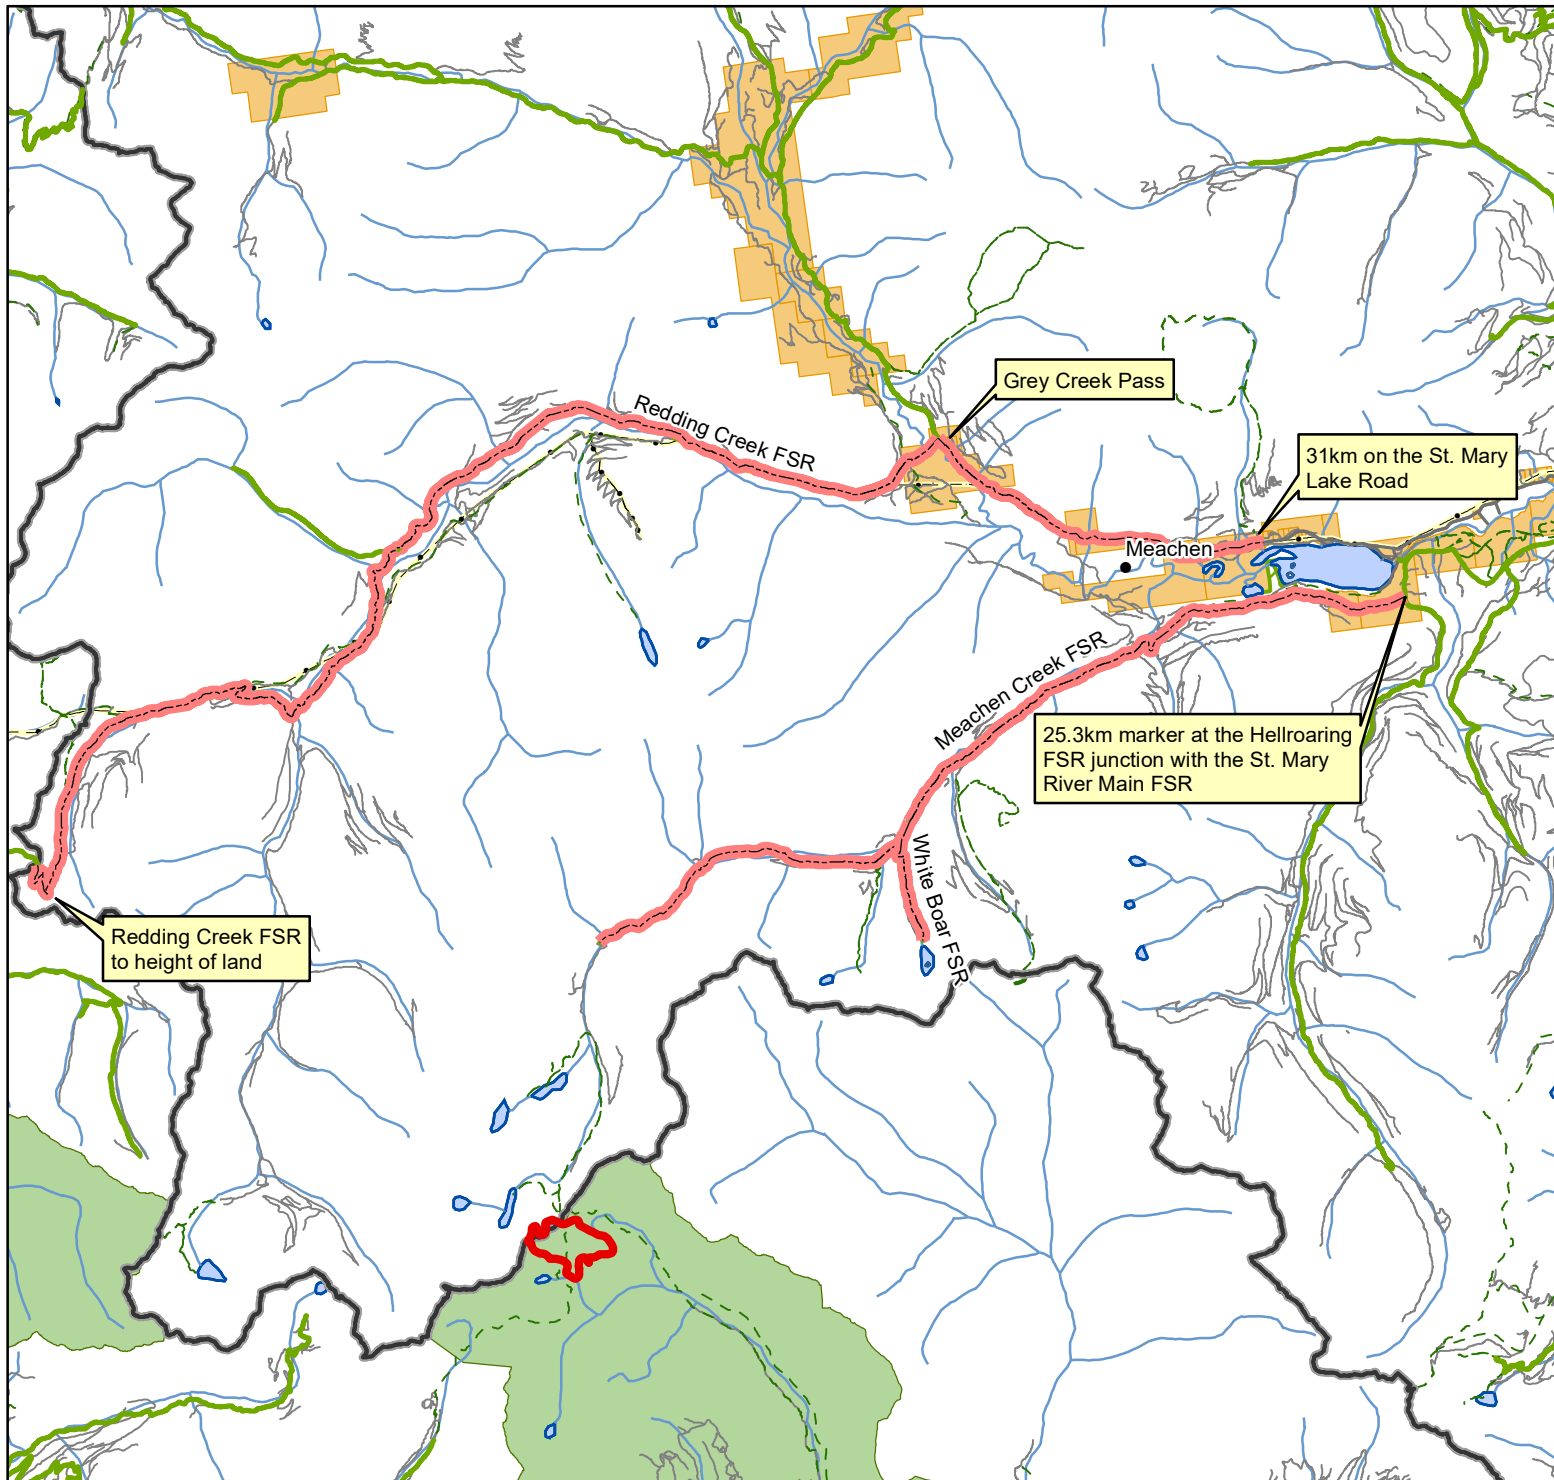

N11886  
 Meachen Creek/Redding Creek/  
 Grey Creek and White Boar  
 Forest Service Road  
 Restriction

--- Meachen Creek/Redding Creek/  
 Grey Creek and White Boar  
 Forest Service Road Restriction

— Fire Perimeter (2018/08/10)

— Forest Service Roads      Private

— Roads      Parks

— River or Stream      Lake

1:200,000

0 2 4 6 8 Km

**\*Forest Service Road Restriction** applies to the geographic boundaries described below and is Pursuant to Section 22.2(3) of the Forest and Range Practices Act (FRPA),

31km marker on the St. Mary Lake Road including the Redding Creek Forest Service Road to the height of land and 25.3km marker on the Hellroaring Forest Service junction with the St. Mary River Main Forest Service Road as indicated on the map in red