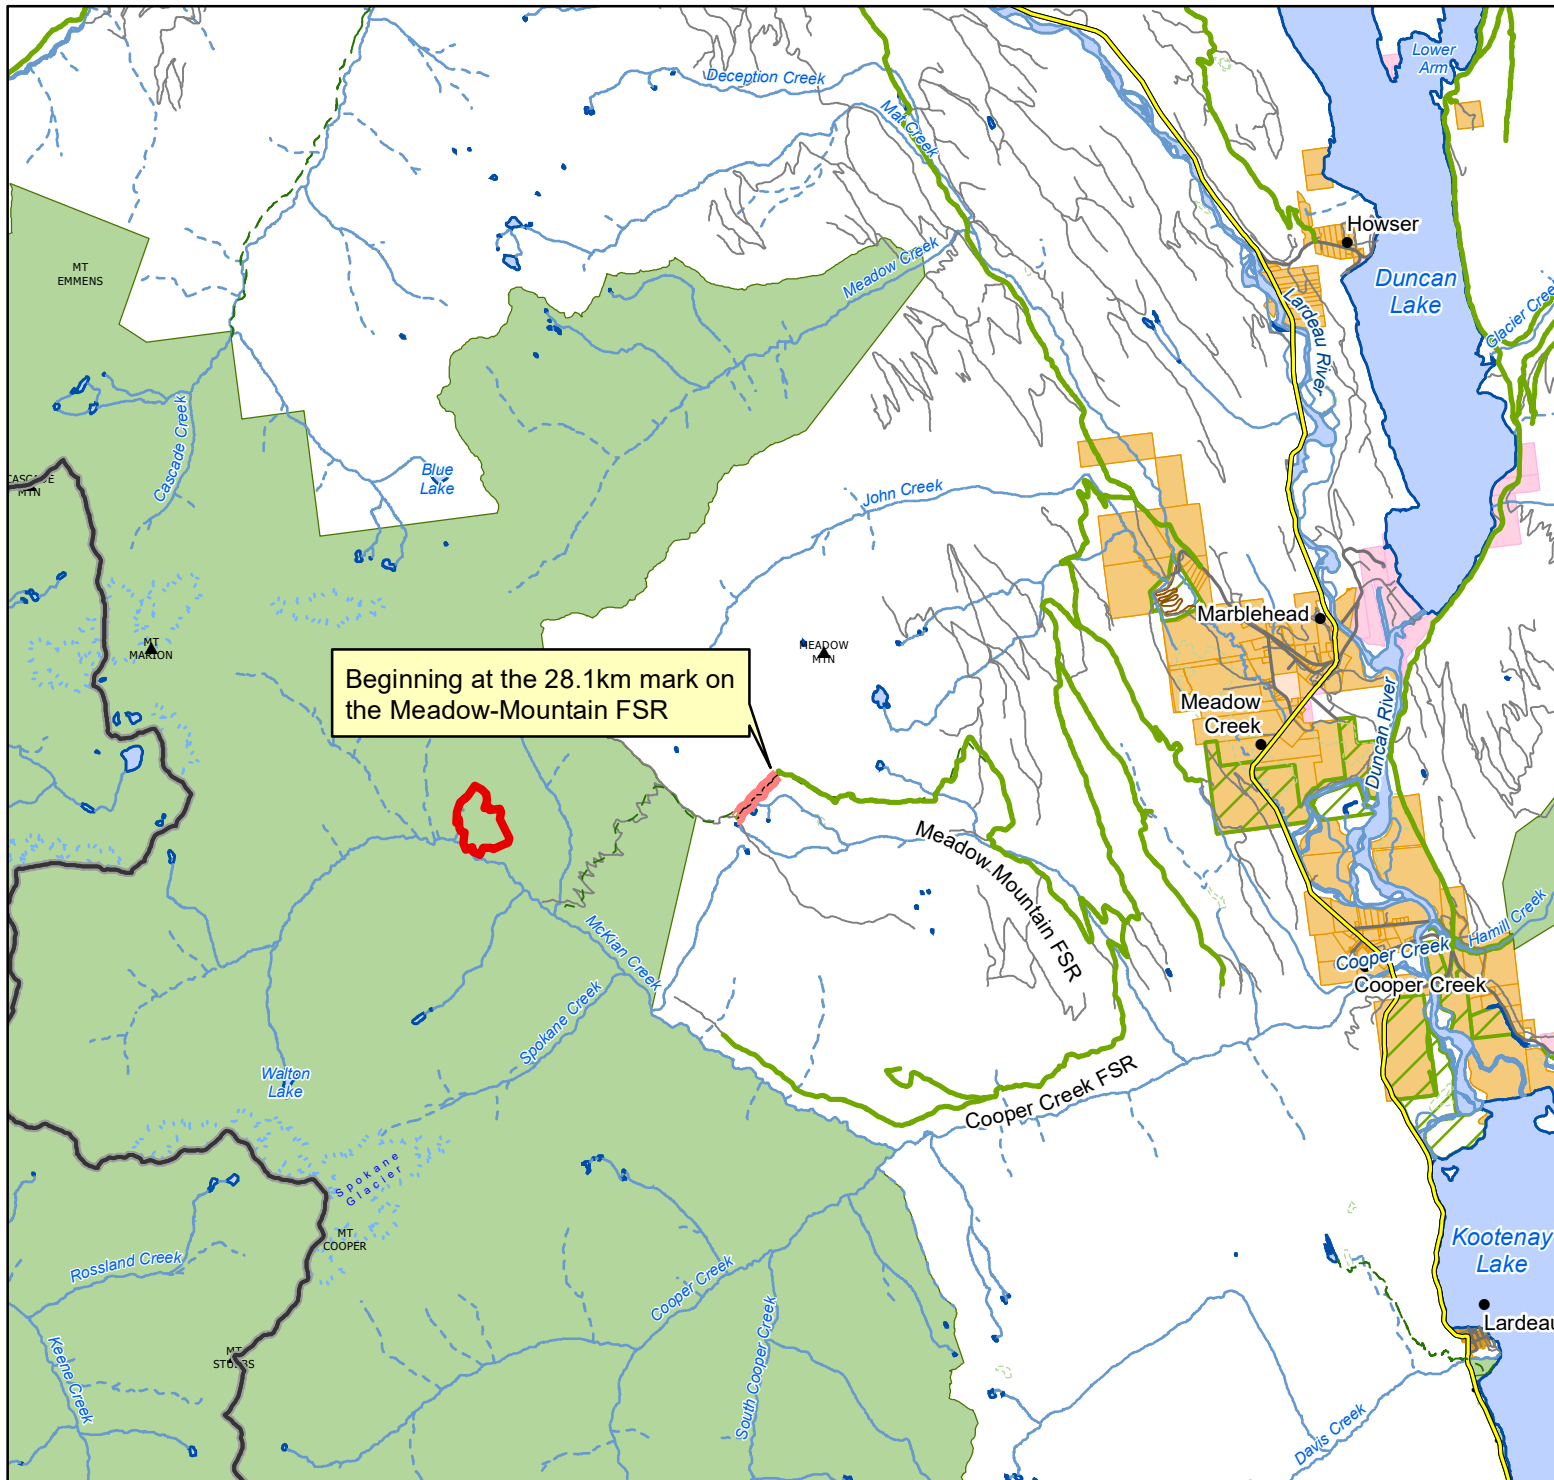

N72106 Meadow-Mountain Forest Service Road Restriction

Beginning at the 28.1km mark on the Meadow-Mountain FSR

- - - Meadow-Mountain Forest Service Road Restriction
- Fire Perimeter (2018/08/06)
- Forest Service Roads
- ▨ Private
- Roads
- ▭ Parks
- River or Stream
- ▭ Lake

1:120,000

***Forest Service Road Restriction** applies to the geographic boundaries described below and is Pursuant to Section 22.2(3) of the Forest and Range Practices Act (FRPA).

Meadow-Mountain Forest Service Road restriction begins at 28.1km as indicated on attached map.