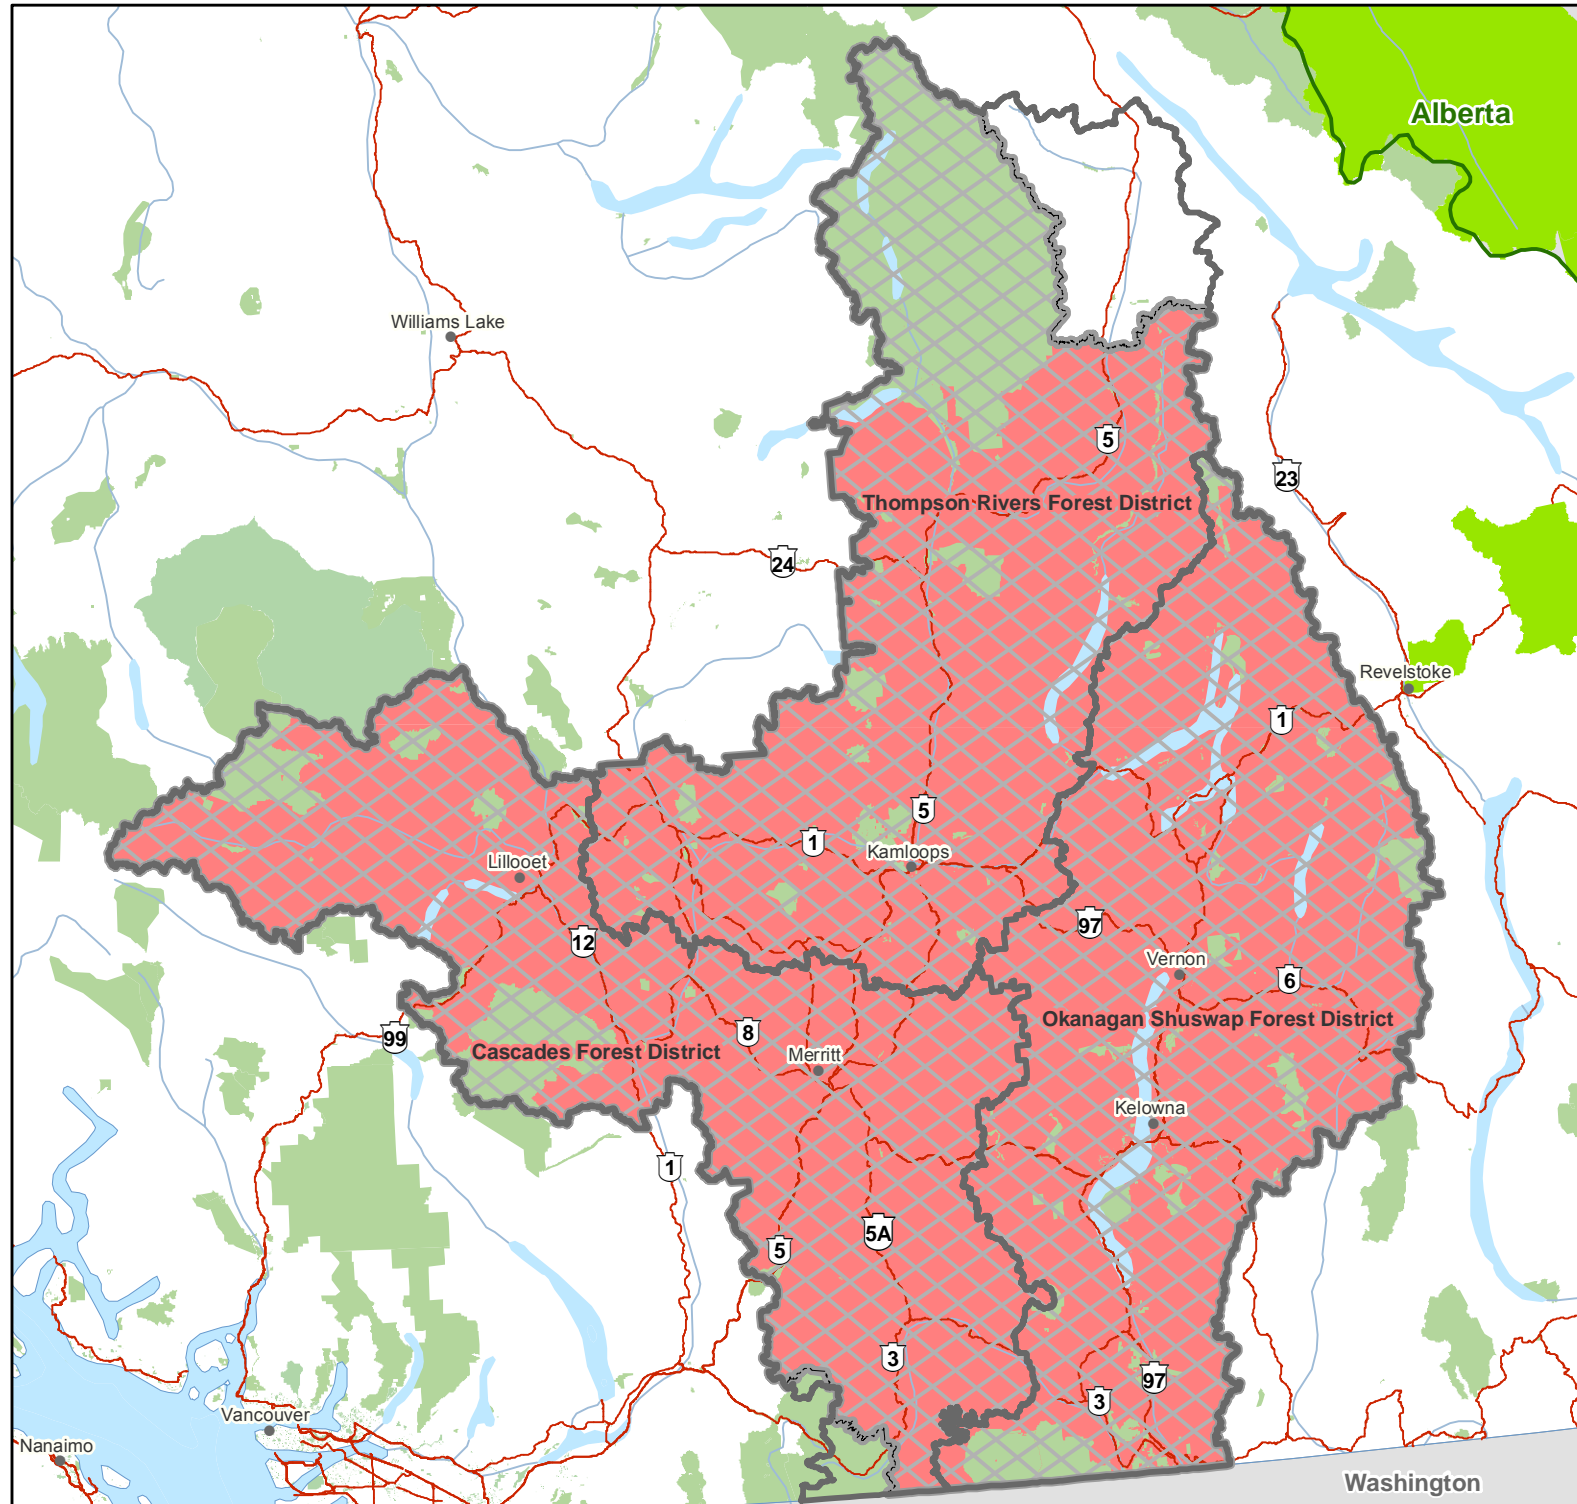

# Kamloops Fire Centre Prohibition Areas

 **Prohibition Area\***  
 Kamloops Fire Centre  
 Fire Zone Boundary  
 BC Parks / Protected Area  
 National Park

1:2,250,000

**Effective Date:**  
 12:00 noon (PDT) July 7, 2017 – 12:00 noon (PDT) October 15, 2017

- \*Prohibition Area** restricts the following:
- Campfires as defined in the Wildfire Regulation
  - Category 2 open fire
  - Category 3 open fire
  - Fireworks, including firecrackers
  - Binary exploding targets (pre-packaged or homemade explosives such as Tannerite, Thundershot, Gyphon, Firebird SS65, Sureshot, or similar products)
  - Burn barrels or burn cages of any size or description

Produced By:

www.gov.bc.ca

Ministry of Forests, Lands & Natural Resource Operations  
 BC Wildfire Service

Created Date: July 7, 2017  
 Created by: rstohman  
 Coordinate System: NAD 1983 Albers