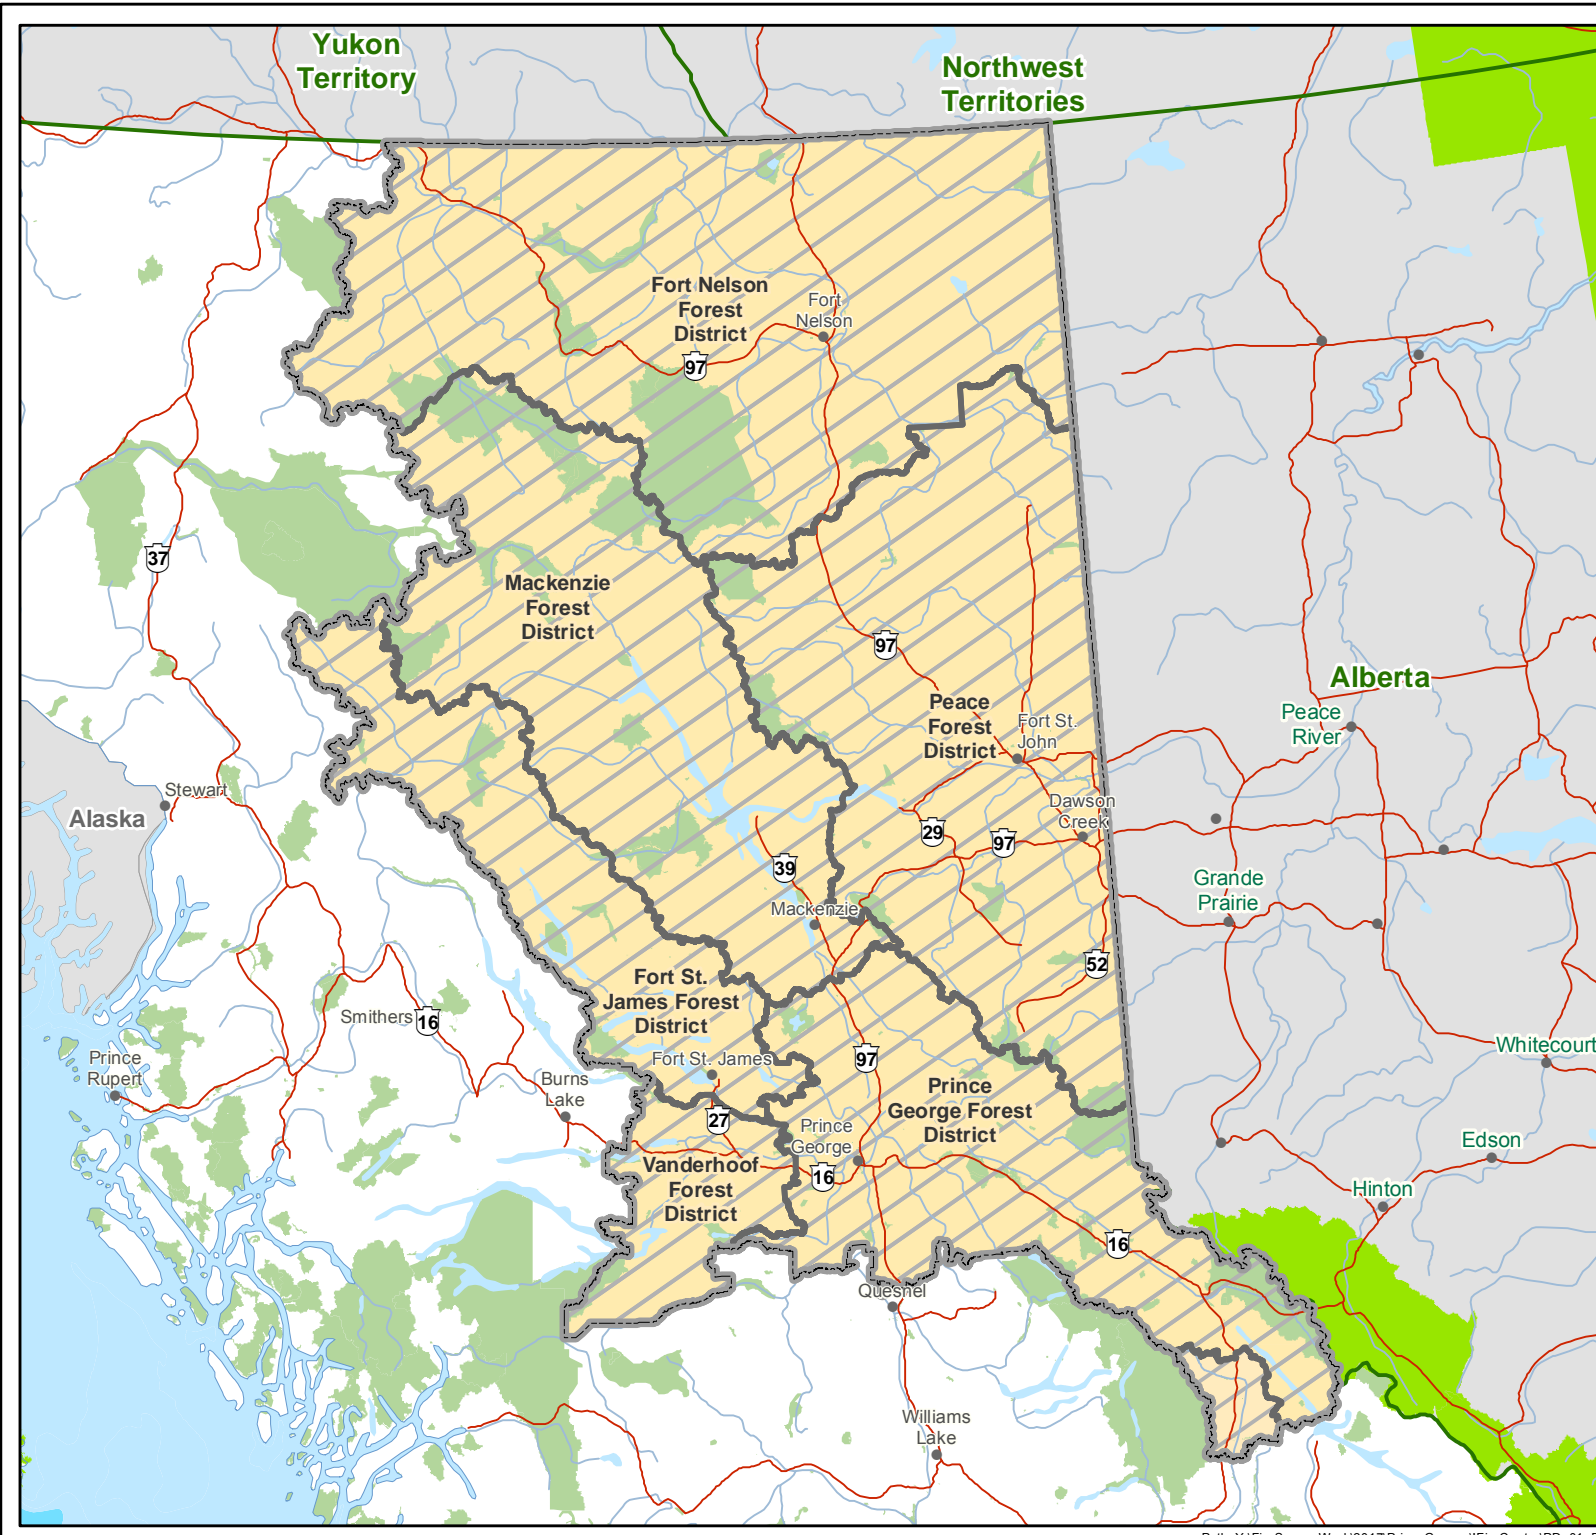

# Prince George Fire Centre Prohibition Areas

**Legend**

- Prohibition Area\*
- Northwest Fire Centre
- Forest District Boundary
- BC Parks / Protected Area
- National Park

Scale: 1:5,000,000  
 0 25 50 100 150 Km