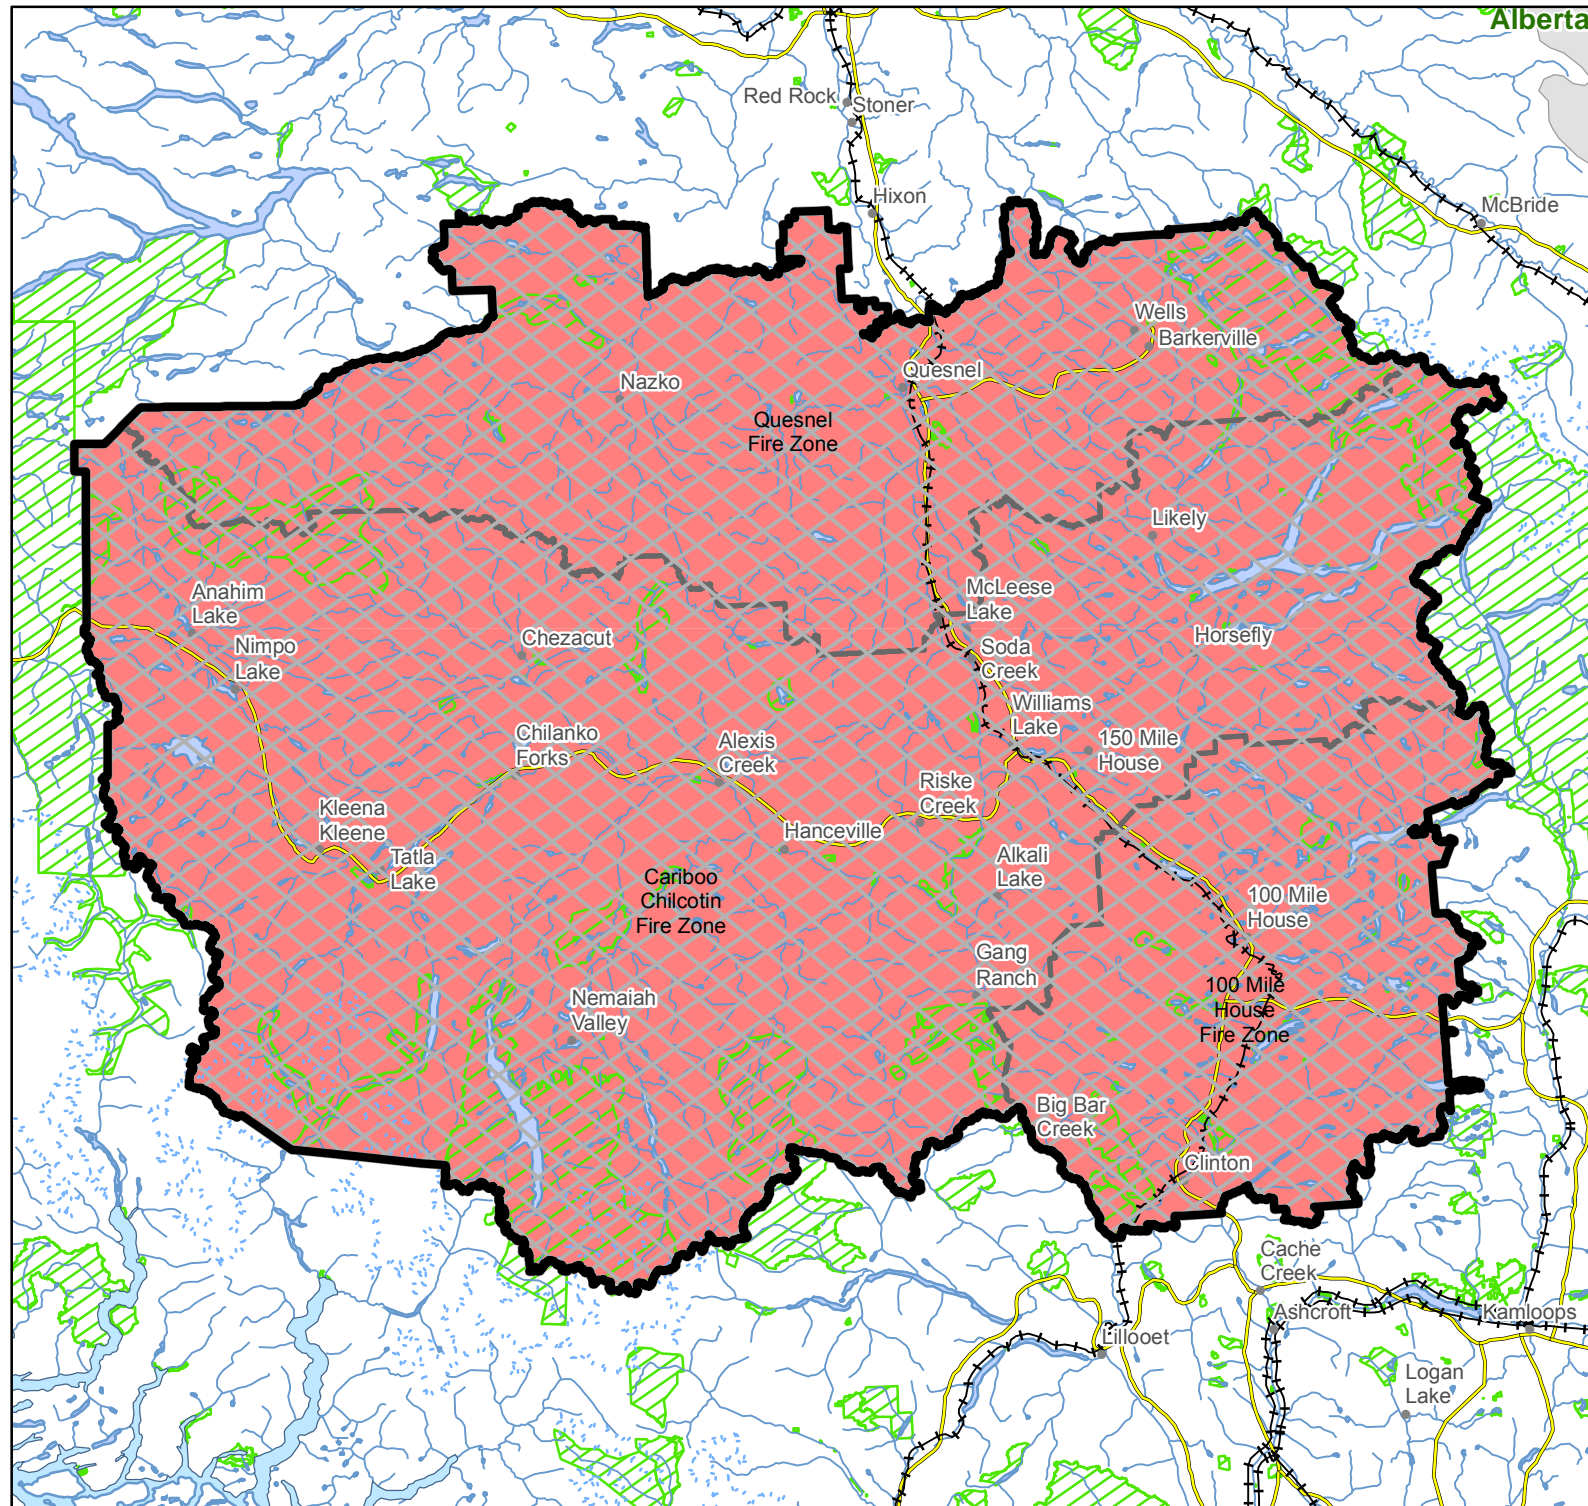

Cariboo Fire Centre Open Fire Prohibitions, Restricted Equipment and Activities

Cariboo Fire Centre
 Fire Zones
 BC Parks / Protected Areas
 Prohibition Area*

1:2,000,000

0 10 20 40 60 80 Km

- *Prohibition Area** restricts the following:
- Campfires
 - Category 2 open fire
 - Category 3 open fire
 - Fireworks, including firecrackers
 - Air Curtain Burners
 - Tiki and similar kinds of torches
 - Sky lanterns
 - Burning barrels or cages of any size or description
 - Binary Exploding Targets
 - Stoves and other portable campfire apparatuses that are not CSA/ULC approved

Produced By:

www.gov.bc.ca

Ministry of Forests, Lands & Natural Resource Operations
BC Wildfire Service

Date: July 3, 2015 Created by: wessmith

Coordinate System: NAD 1983 Albers