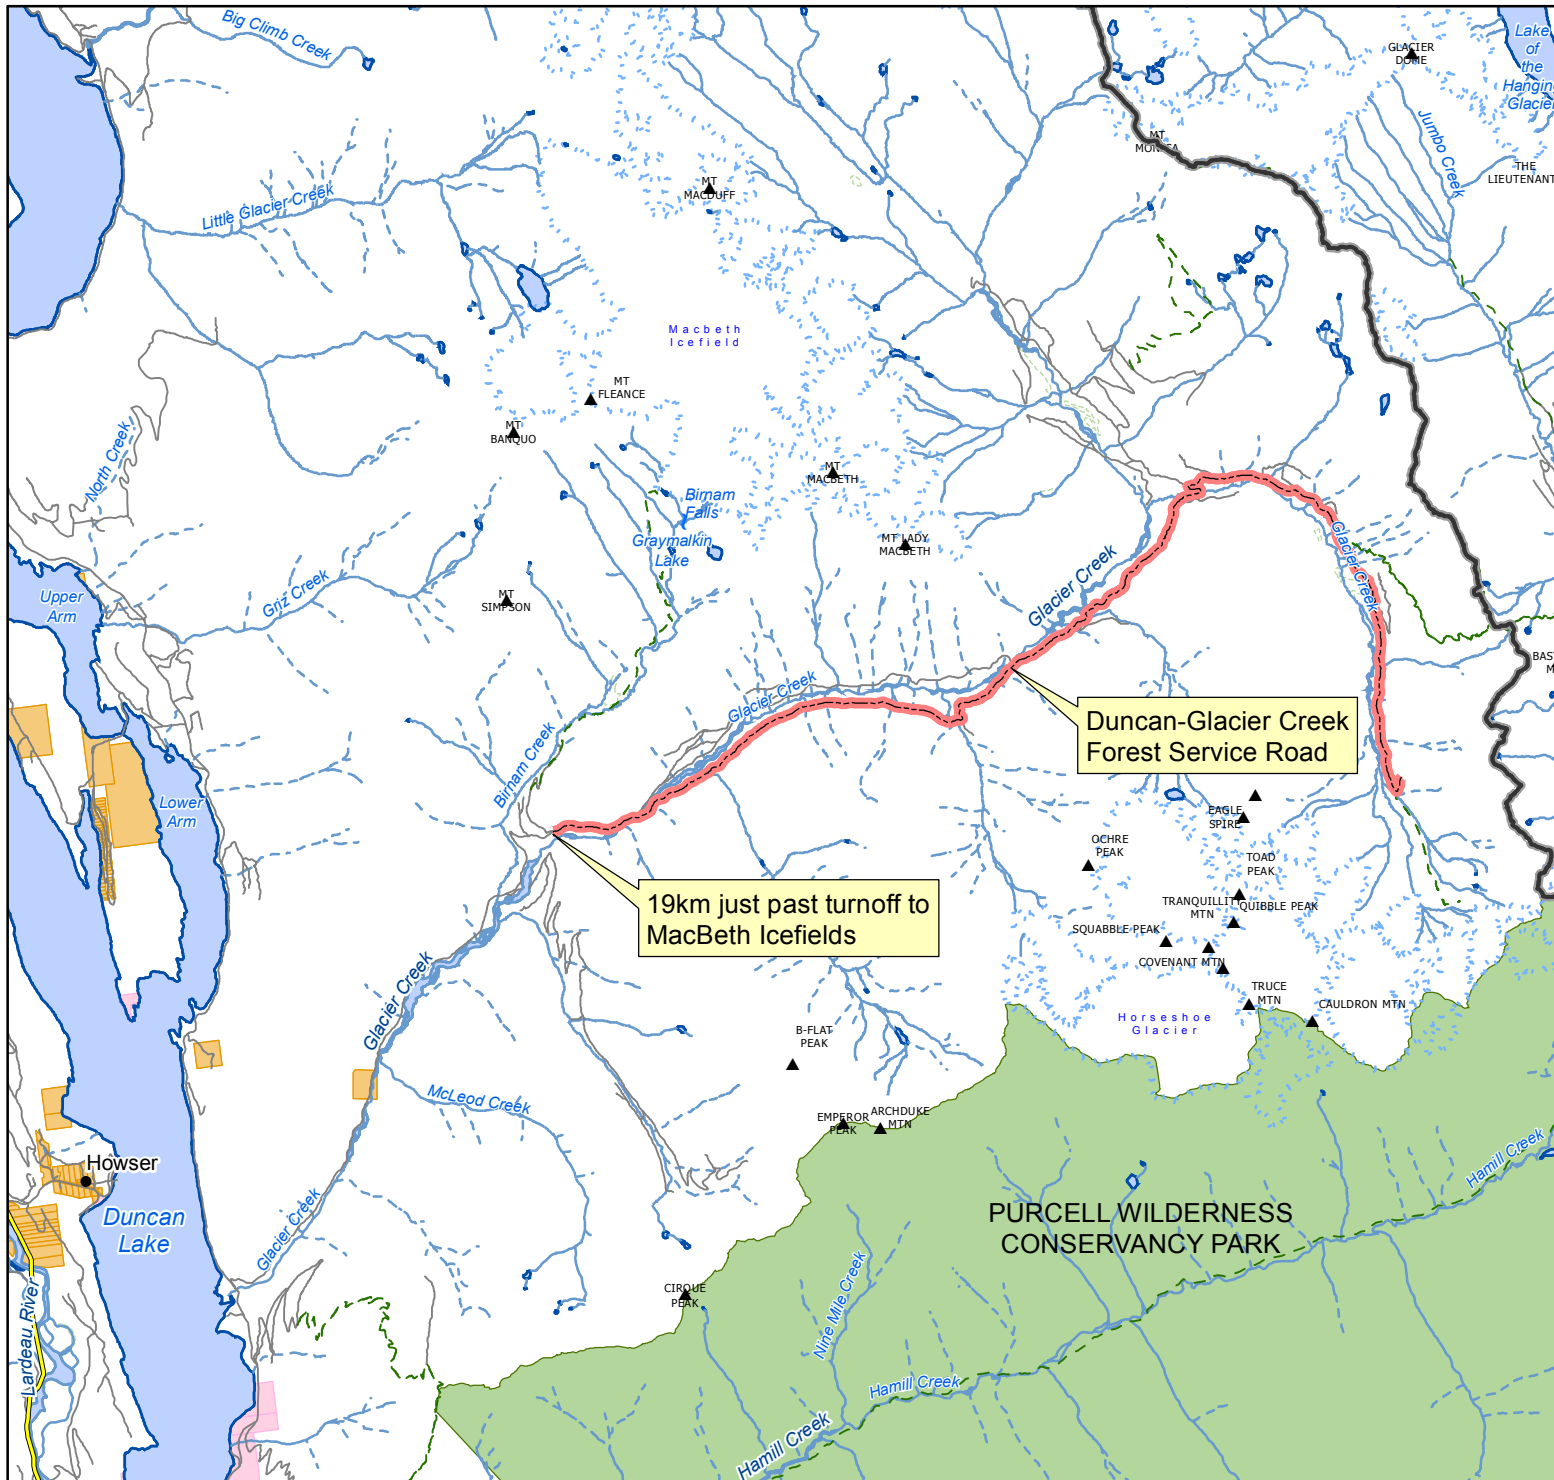

Duncan-Glacier Creek Forest Service Road Restriction

- - - Duncan-Glacier Creek Forest Service Road Restriction
— Road
— River or Stream
■ Lake
■ Private
■ Parks

1:120,000

0 1 2 3 4 Km

***Forest Service Road Restriction** applies to the geographic boundaries described below and is Pursuant to Section 22.2(3) of the Forest and Range Practices Act (FRPA).

Duncan-Glacier Creek Forest Service Road restriction begins at Approx. 19km marker just past turnoff to MacBeth icefields as indicated on attached map.