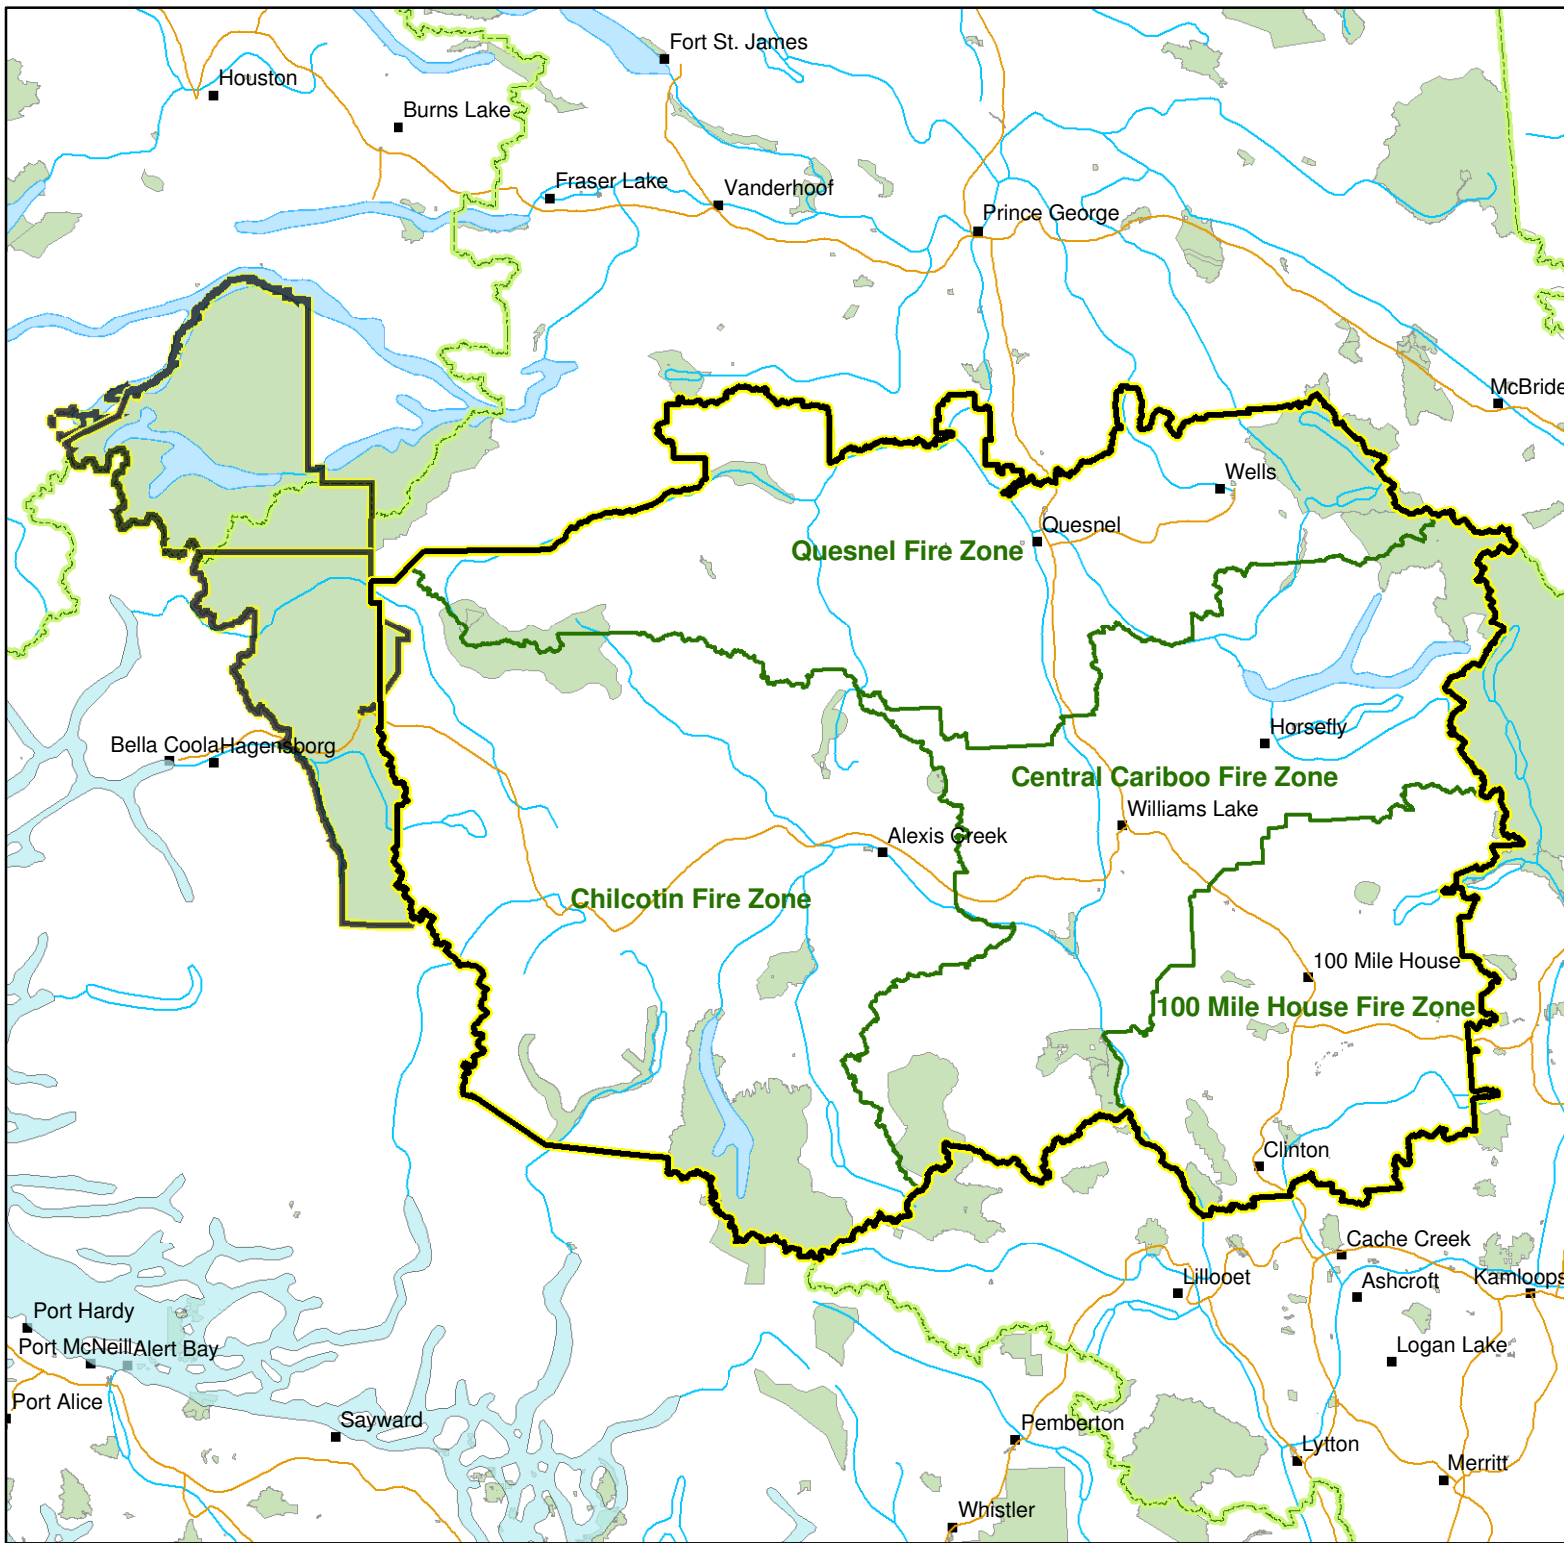

Cariboo Fire Centre and Tweedsmuir Park

Legend

- Cariboo Fire Centre & Tweedsmuir Park
- Other Fire Centre Boundary
- Fire Zone Boundary
- Major Roads
- Cities, Towns, Villages
- Waterbodies
- Provincial Parks & Protected Areas

Kilometers
1:2,500,000

Filepath: \\bellagio\geomatics\FireSeason2010\Cariboo\CFC_ALL\mxds\cariboo_fire_centre_and_tweedsmuir_85x11_20100726.mxd
 Projection/Datum: BC Albers NAD83
 Date Created/Revised: 2010-07-21/2010-07-26
 Created by: CB