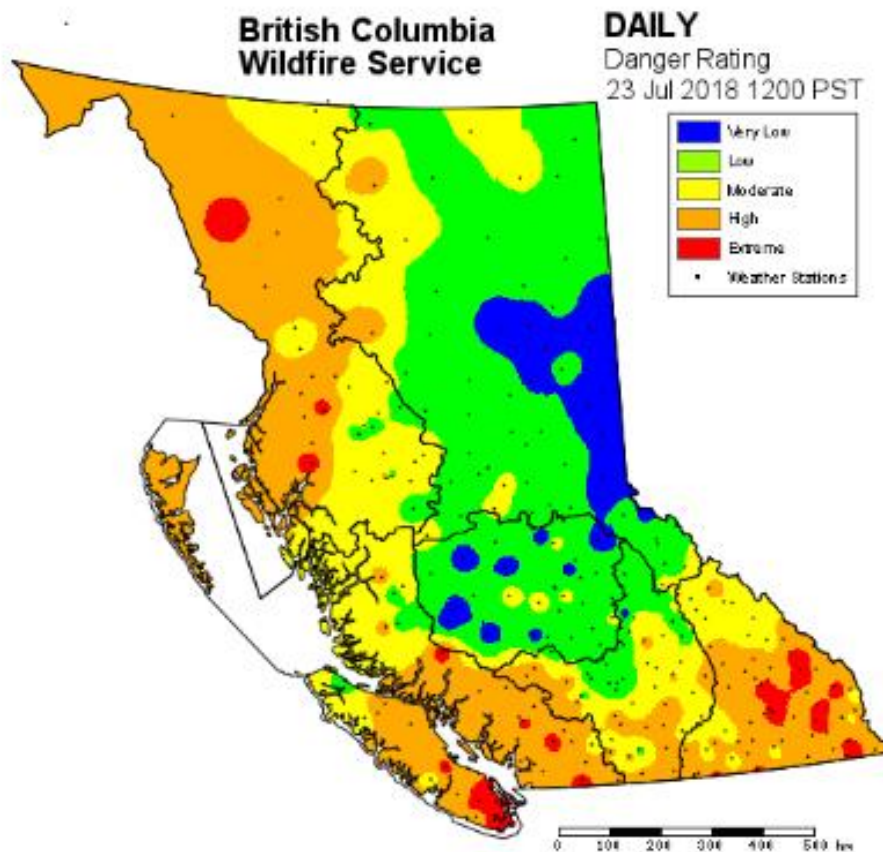

WILDFIRE UPDATE

Fire Danger Rating:

Spot a wildfire, smoke or illegal fire activity?

Call 1-800-663-5555 or *5555 on your cell phone

HELPFUL RESOURCES:

Drifting Smoke: www.bcairquality.ca/bluesky/west/index.html

Smoke Health Concerns: HealthLink BC | dial 8-1-1 | www.healthlinkbc.ca/kbaltindex.asp