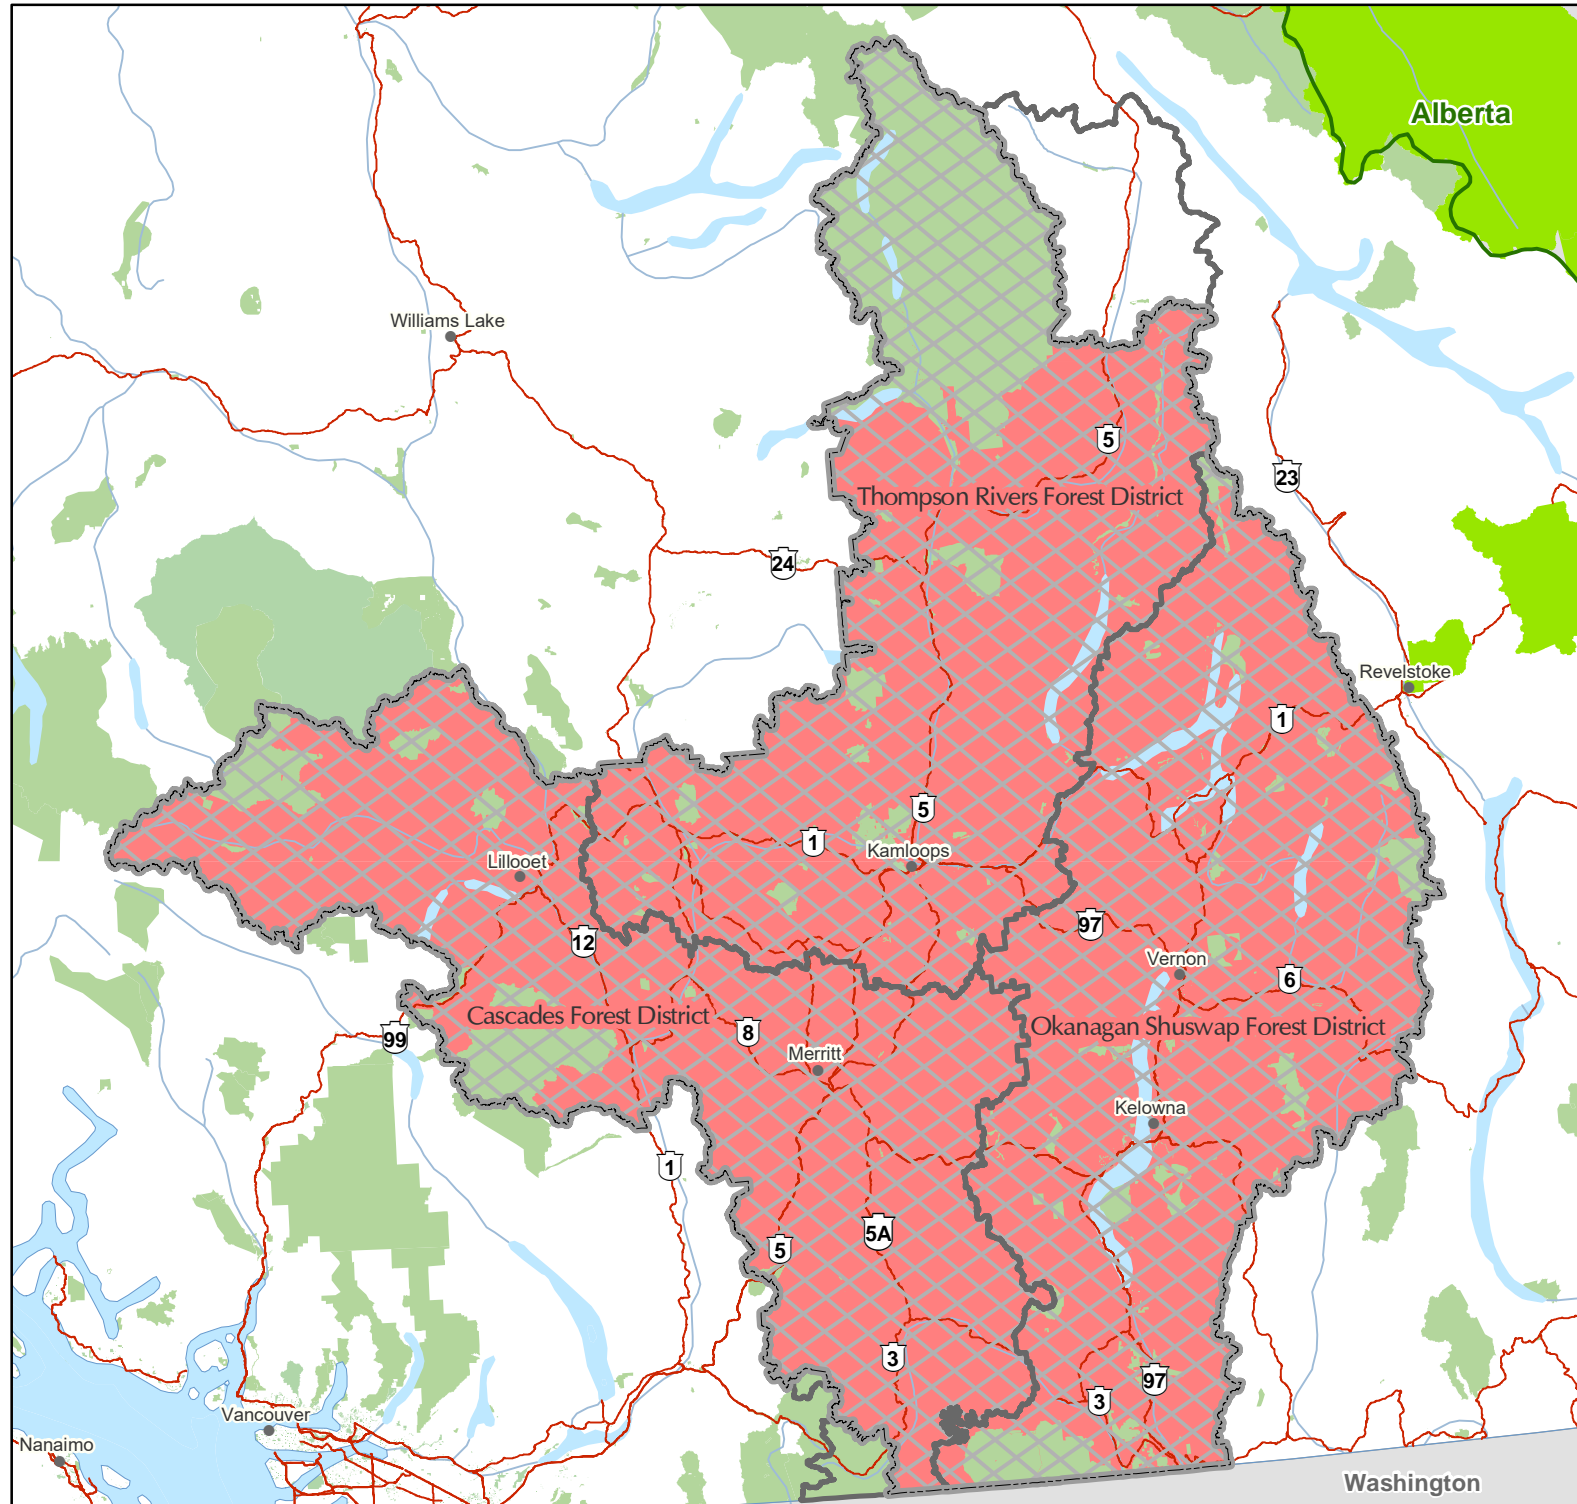

Kamloops Fire Centre Prohibition Areas

 **Prohibition Area***
 Kamloops Fire Centre
 Fire Zone Boundary
 BC Parks / Protected Area
 National Park

1:2,250,000

Effective Date:
 12:00 noon (PDT) July 26, 2018 – 12:00 noon (PDT) October 15, 2018, or until the order is rescinded.

***Prohibition Area** restricts the following:

- Campfires as defined in the Wildfire Regulation
- Category 2 open fire
- Category 3 open fire
- Fireworks, including firecrackers;
- Sky Lanterns;
- Burn Barrels or Burn Cages of any size or description;
- Binary Exploding Targets (pre-packaged or homemade explosives such as Tannerite, Thundershot, Gyphon, Firebird SS65, Sureshot, or similar products);
- Tiki and similar kind of torches; and,
- Chimineas, outdoor stoves and other portable campfire apparatuses not CSA or ULC approved.

Produced By:

Ministry of
Forests, Lands, Natural
Resource Operations
and Rural Development

BC Wildfire Service

Created Date: July 19, 2018
 Created by: JABURTON
 Coordinate System: NAD 1983 Albers