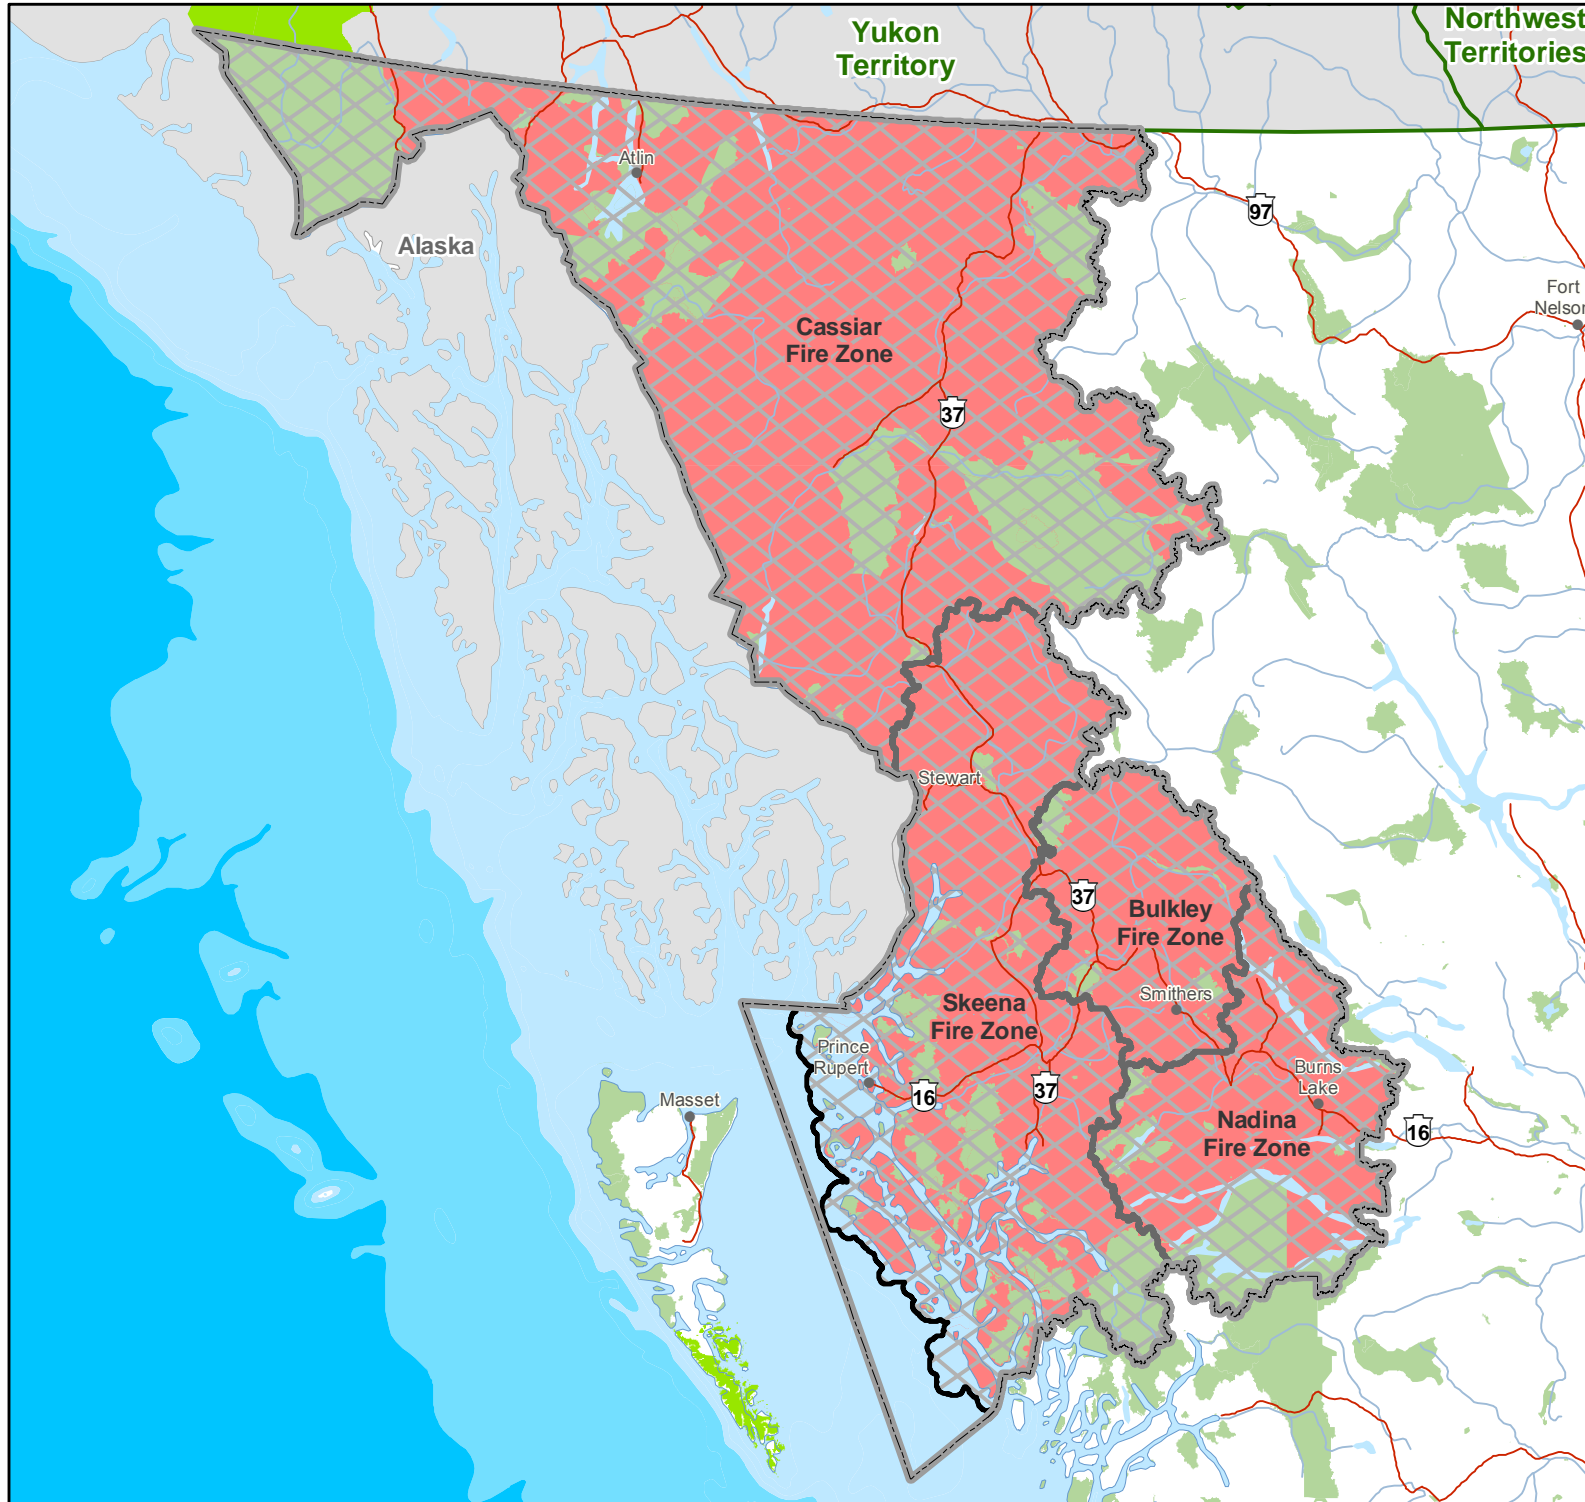

Northwest Fire Centre Prohibition Areas

Prohibition Area*

Northwest Fire Centre

Fire Zone Boundary

BC Parks / Protected Area

National Park

1:5,000,000

0 25 50 100 150 Km

Effective Date:
8:00 (PDT) July 10, 2017

***Prohibition Area** restricts the following:

- Campfires
- Category 2 open fire
- Category 3 open fire
- Tiki and similar kinds of torches
- Fireworks, including firecrackers
- Outdoor Stoves
- Sky Lanterns
- Binary Exploding Targets
- Burn Barrels or Burn Cages of any size or description
- Gas Stoves and other portable campfire apparatuses not CSA/ULC approved

Produced By:

BRITISH COLUMBIA

www.gov.bc.ca

Ministry of Forests, Lands & Natural Resource Operations
BC Wildfire Service

Created Date: July 9, 2017
Created by: rstohman
Coordinate System: NAD 1983 Albers