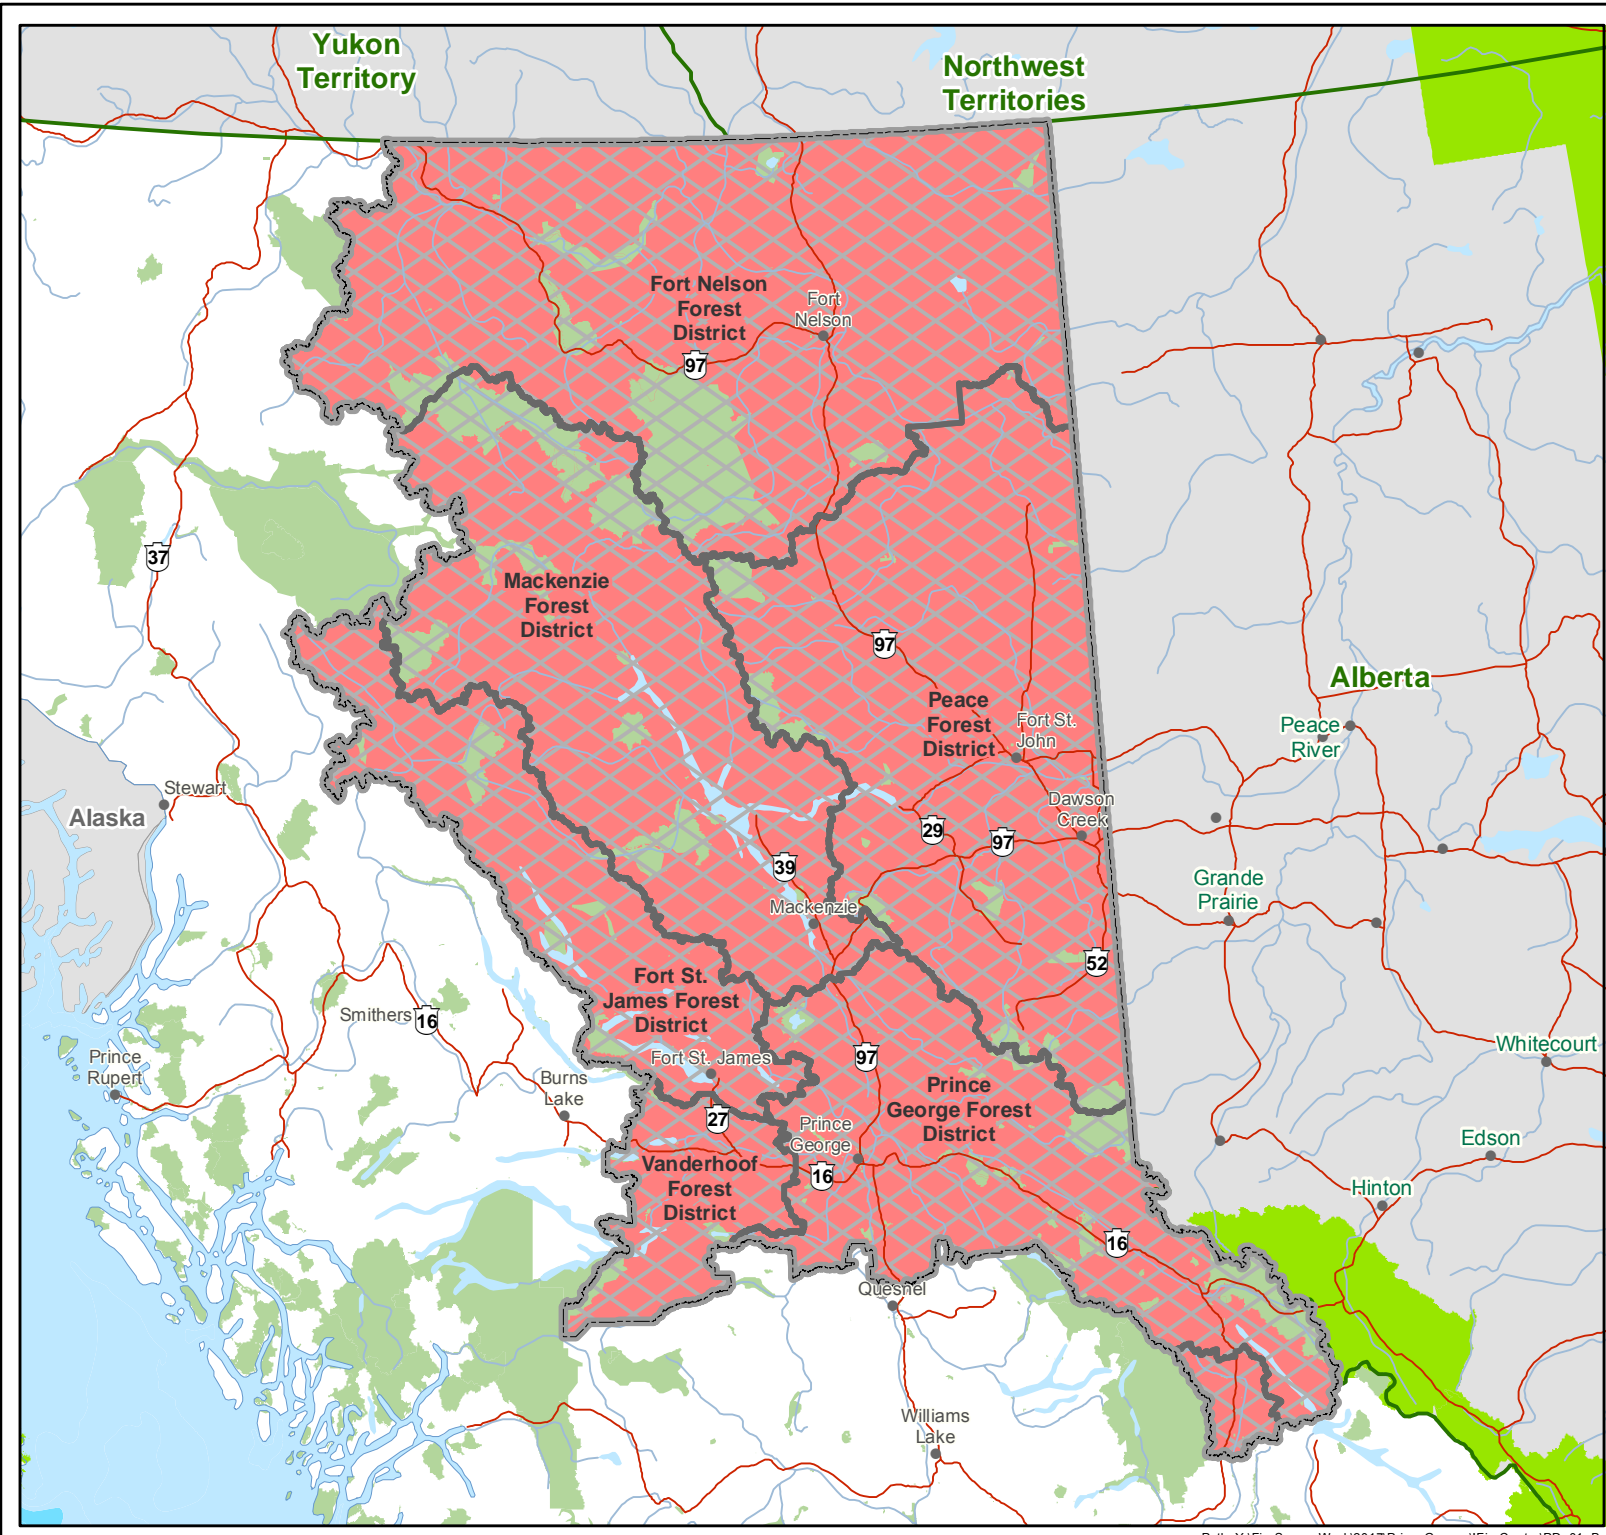

# Prince George Fire Centre Prohibition Areas

**Prohibition Area\***

Prince George Fire Centre

Forest District Boundary

BC Parks / Protected Area

National Park

1:5,000,000

0 25 50 100 150 Km

**Effective Date:**  
8:00 (PDT) July 10, 2017

**\*Prohibition Area** restricts the following:

- Campfires
- Category 2 open fire
- Category 3 open fire
- Tiki and similar kinds of torches
- Outdoor stoves and portable campfire apparatus that are not CSA or ULC approved or if the flame exceeds 15 cm in length
- Bum Barrels or Bum Cages of any size or description
- Sky Lanterns
- Fireworks

Produced By:

**BRITISH COLUMBIA**

www.gov.bc.ca

Ministry of Forests, Lands & Natural Resource Operations  
BC Wildfire Service

Created Date: July 9, 2017  
Created by: rstohman  
Coordinate System: NAD 1983 Albers