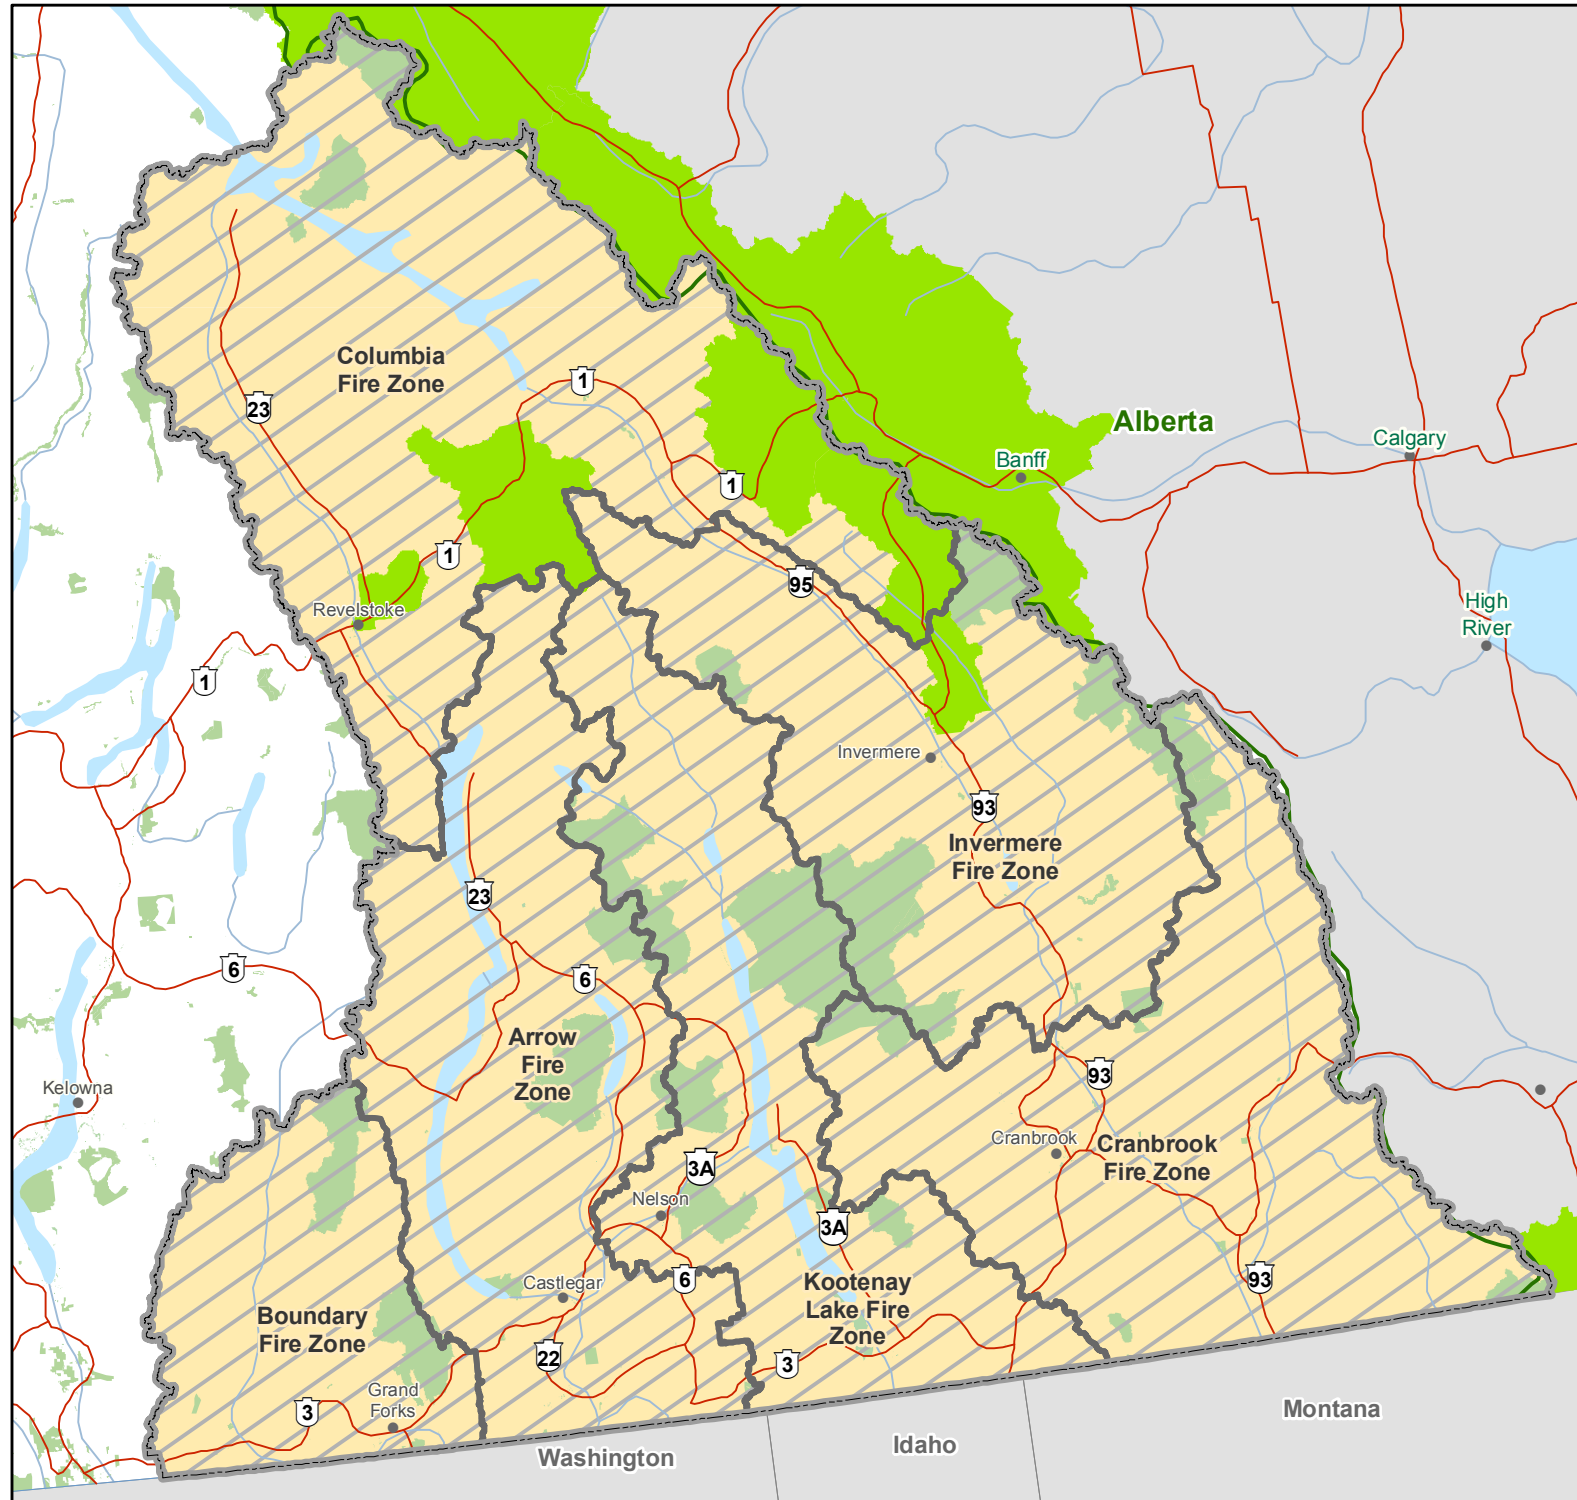

# Southeast Fire Centre Prohibition Areas

**Legend:**

- Prohibition Area\*
- Southeast Fire Centre
- Fire Zone Boundary
- BC Parks / Protected Area
- National Park

Scale: 1:2,050,000  
 0 12.5 25 50 75 Km

**Effective Date:**  
 12:00 noon (PDT) June 15, 2017

**\*Prohibition Area** restricts the following:  
 •Category 3 open fire

Produced By:  
**BRITISH COLUMBIA**  
[www.gov.bc.ca](http://www.gov.bc.ca)

Ministry of Forests, Lands & Natural Resource Operations  
 BC Wildfire Service

Created Date: June 5, 2017  
 Created by: rstohman  
 Coordinate System: NAD 1983 Albers