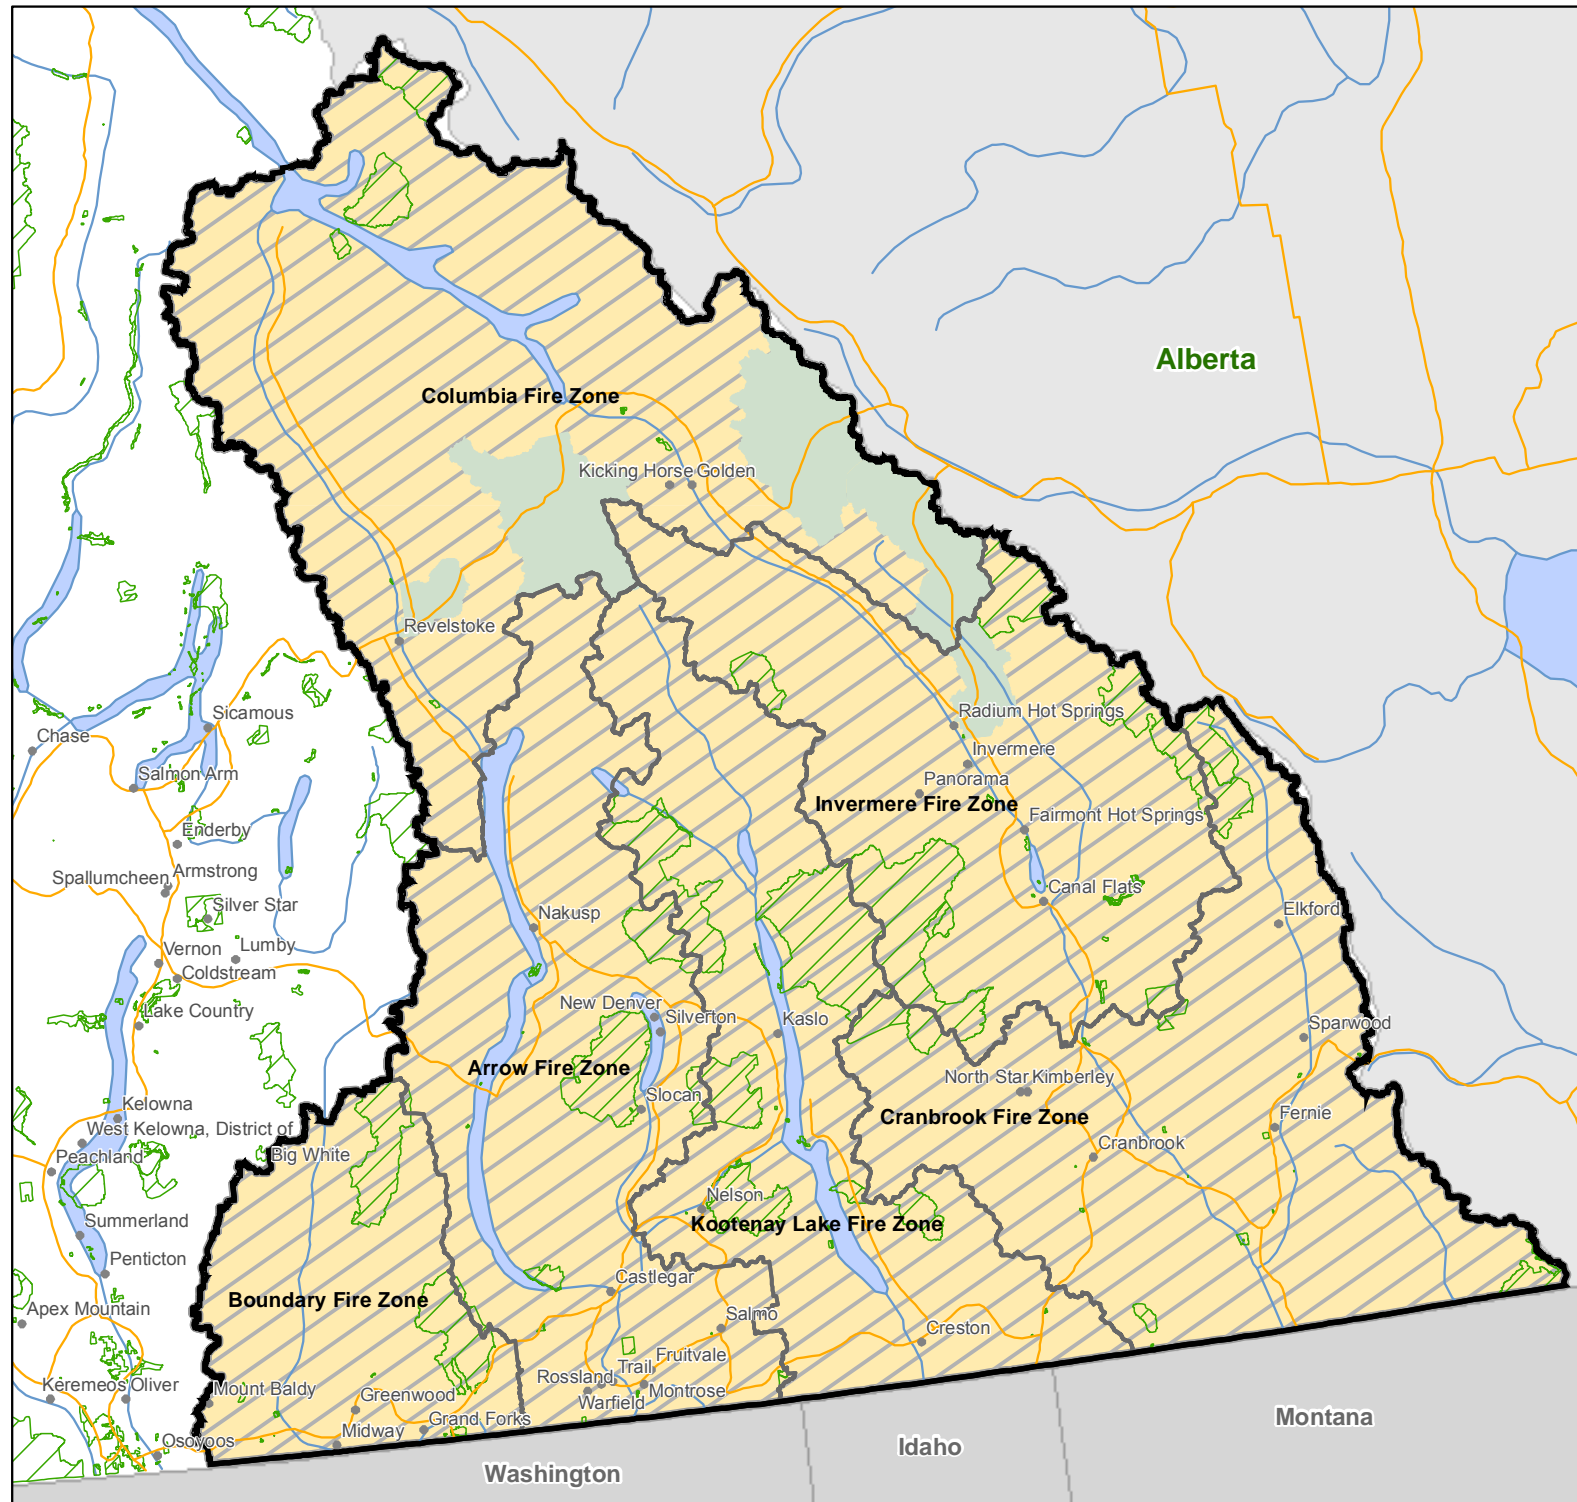

Southeast Fire Centre Open Fire Prohibitions, Restricted Equipment and Activities

- Southeast Fire Centre
- Fire Zones
- BC Parks / Protected Areas
- National Parks
- Prohibition Area*

1:2,100,000

0 10 20 40 60 80 Km

***Prohibition Area** restricts the following:

- Category 3 open fire

Produced By:

BRITISH COLUMBIA
www.gov.bc.ca

Ministry of Forests, Lands & Natural Resource Operations
Wildfire Management Branch

Date/Time Created/Revised: Jun 03, 2015 0956
Created by: gerlands
Coordinate System: NAD 1983 Albers