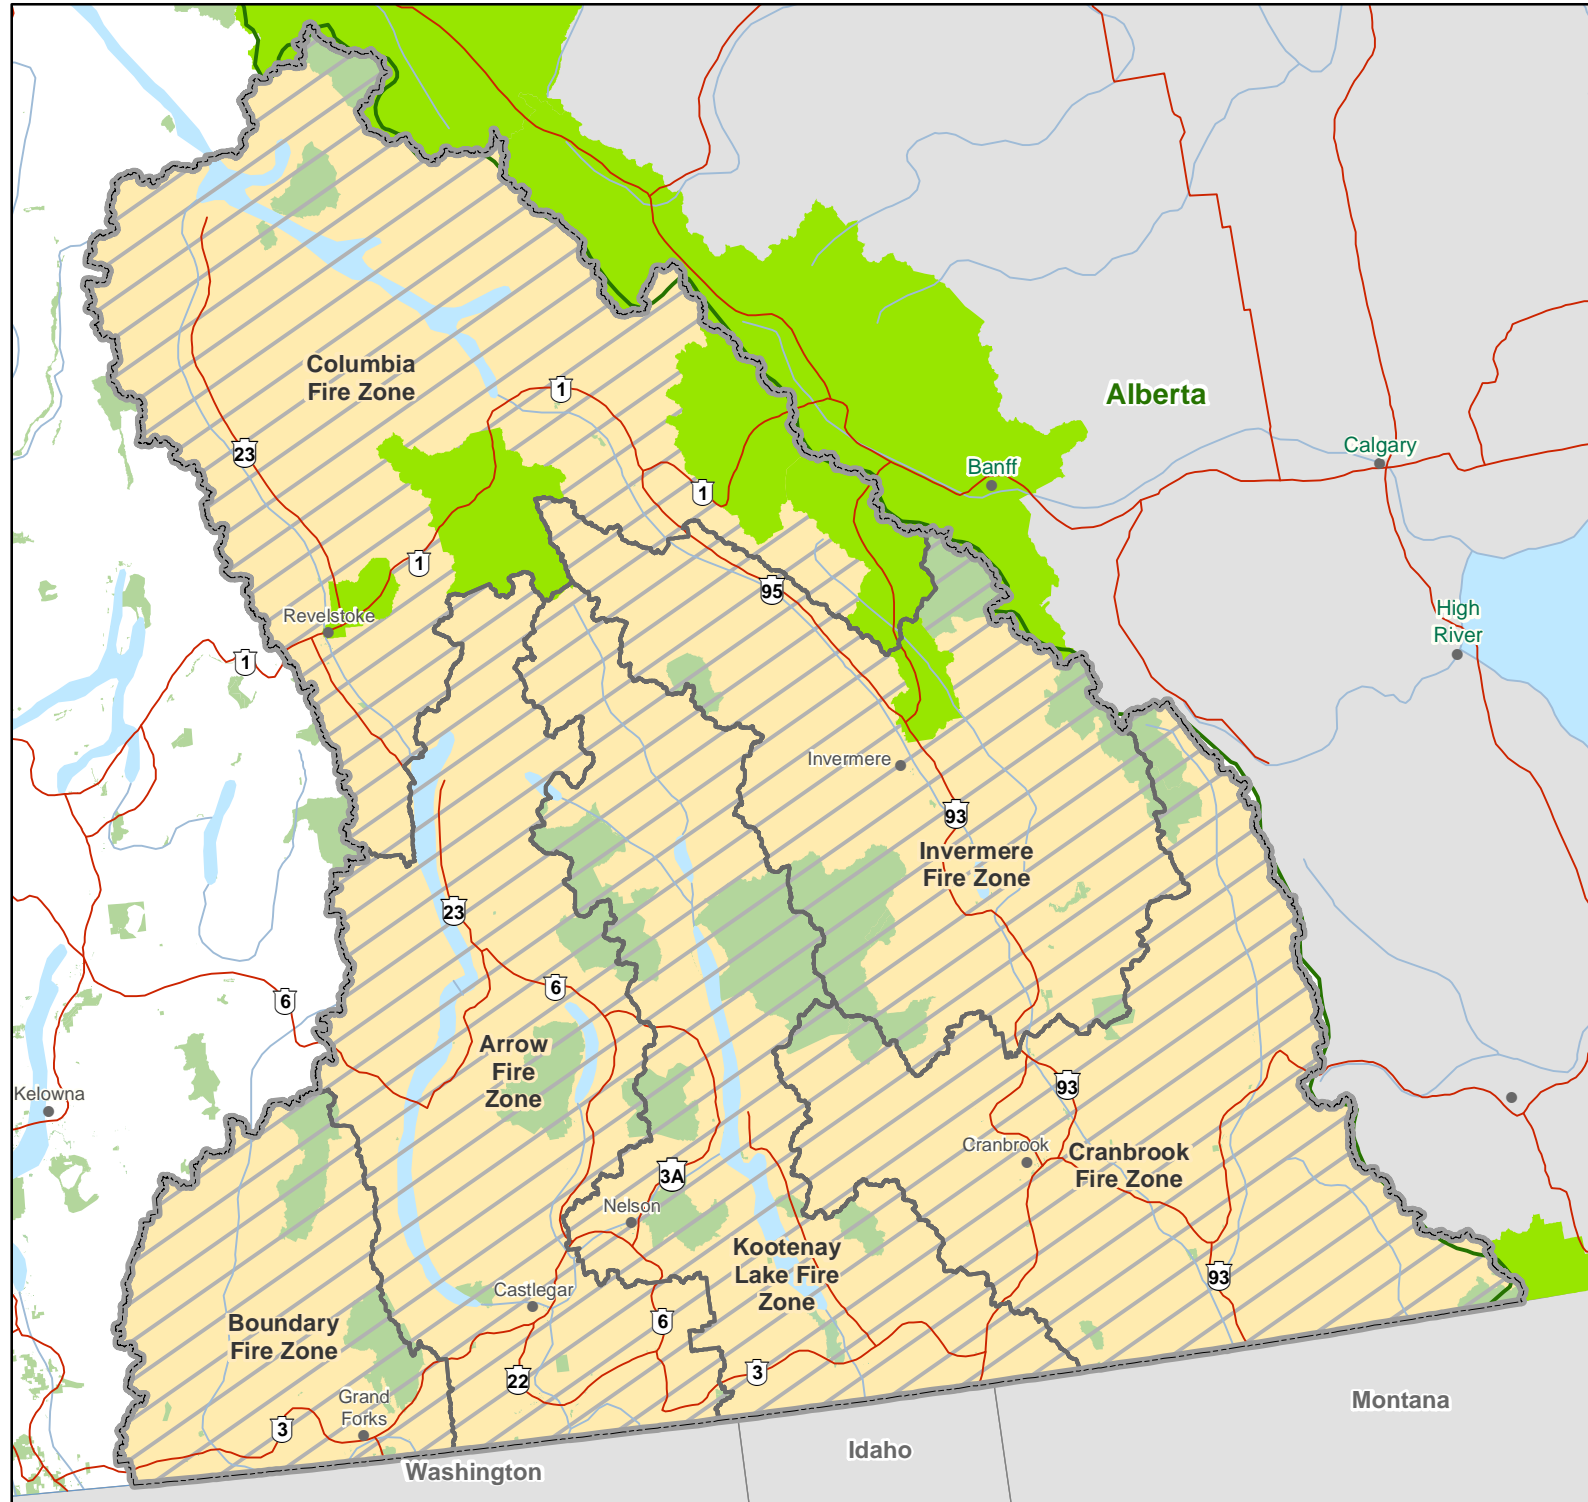

Southeast Fire Centre Prohibition Areas

Prohibition Area*
 Southeast Fire Centre
 Fire Zone Boundary
 BC Parks / Protected Area
 National Park

1:2,050,000
 0 12.5 25 50 75 Km

Effective Date:
12:00 noon (PDT) July 3, 2017

***Prohibition Area** restricts the following:

Category 2 and 3 Open Fires

Fireworks
 Sky Lanterns
 Burn barrels or cages
 Binary exploding targets
 Air curtain burners

Produced By:
BRITISH COLUMBIA
 www.gov.bc.ca
 Ministry of Forests, Lands & Natural Resource Operations
 BC Wildfire Service

Created Date: June 28, 2017
 Created by: cohara
 Coordinate System: NAD 1983 Albers